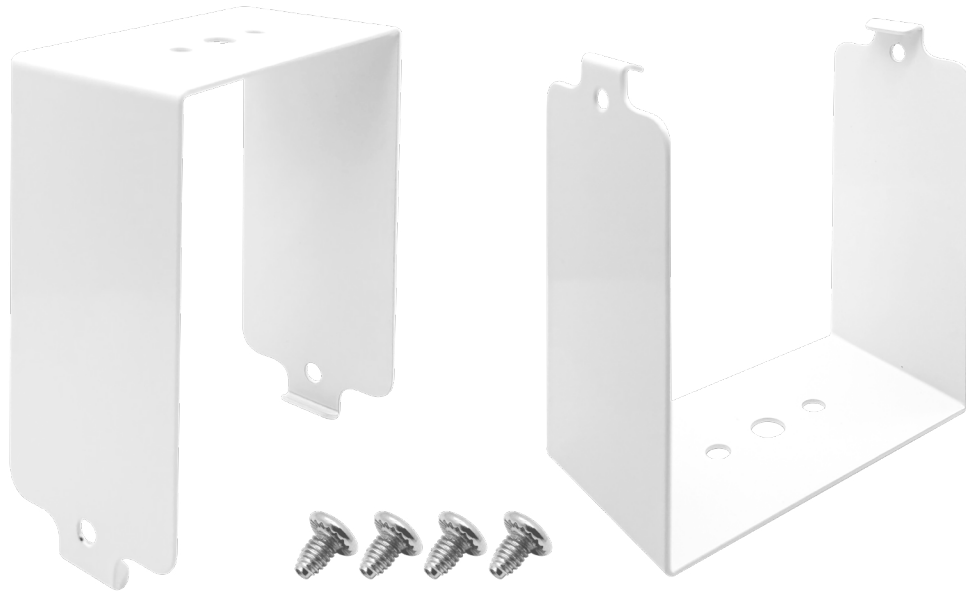

LHB: Surface Mount Bracket for 440w (1 SET)

LHB-3P440-PDM

Specs and model numbers are subject to change with or without notice.