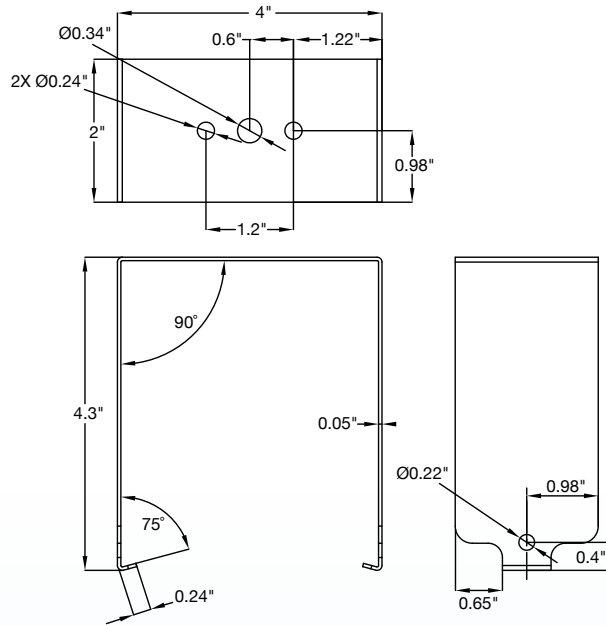

LHB: Surface Mount Bracket for 440w (1 SET)

LHB-3P440-PDM

Specs and model numbers are subject to change with or without notice.