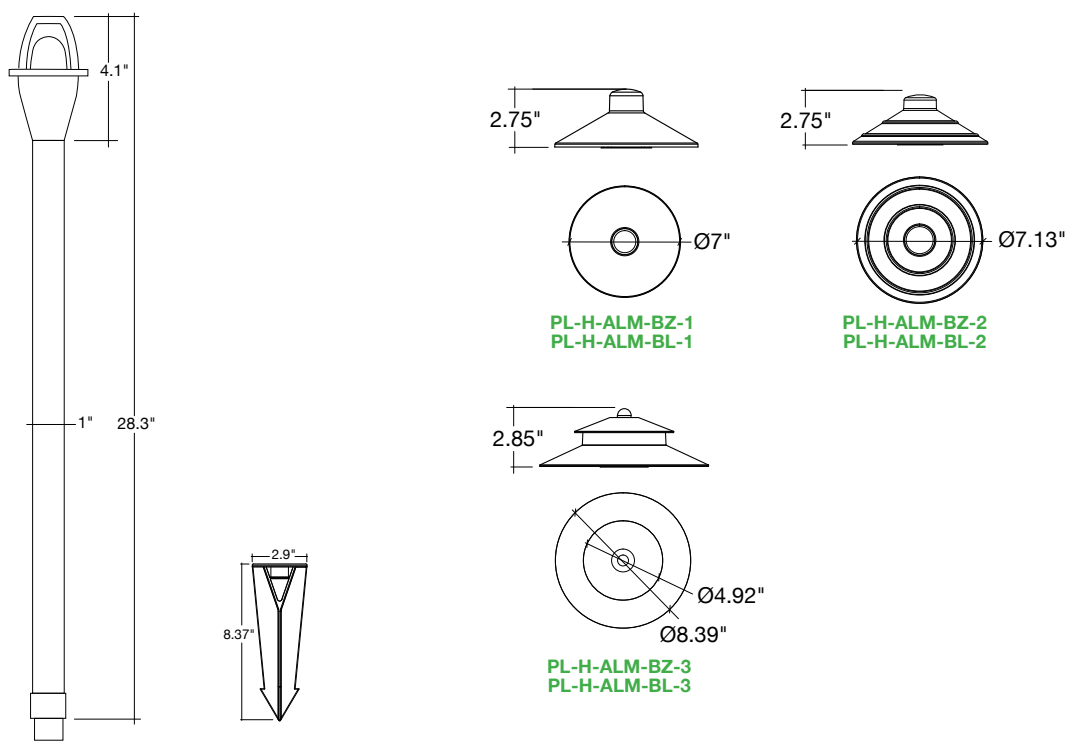

Detail Specifications:

- Finish: Bronze or Black
- Housing: Aluminum
- Lamp Type:
 - G4 Bulbs 12V (not included)
 - 35W Halogen Max
 - LED bulbs available
- IP Rating: Wet Location IP65
- Lens: Clear glass

Warranty:

- 1 Year Limited Warranty on Housing Defects

Aluminum Bronze Stem Options	Aluminum Bronze Shade Options	Aluminum Black Stem Options	Aluminum Black Shade Options	1 Bulb Options
PL-12-ALM-BZ-12V 12" Height PL-24-ALM-BZ-12V 24" Height	PL-H-ALM-BZ-1 Style 1 PL-H-ALM-BZ-2 Style 2 PL-H-ALM-BZ-3 Style 3	PL-12-ALM-BL-12V 12" Height PL-24-ALM-BL-12V 24" Height	PL-H-ALM-BL-1 Style 1 PL-H-ALM-BL-2 Style 2 PL-H-ALM-BL-3 Style 3	LED-G4WP-1.5W-SW 2700K LED-G4WP-1.5W-WW 3000K LED-G4WP-1.5W-CW 4000K LED-G4WP-2.5W-SW 2700K LED-G4WP-2.5W-WW 3000K LED-G4WP-2.5W-CW 4000K LED-G4WP-3.5W-SW 2700K LED-G4WP-3.5W-WW 3000K LED-G4WP-3.5W-CW 4000K

Optional Accessories on Page 3

Specs and model numbers are subject to change with or without notice. Customization of product is available.

FEATURES

DIMENSIONS

LED-G4WP-1.5W-SW
LED-G4WP-1.5W-WW
LED-G4WP-1.5W-CW