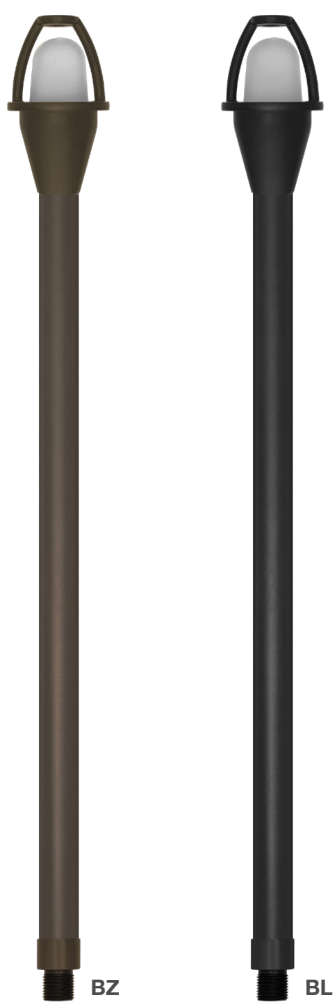

Low Voltage: Path Lights (Shade)

Aluminum – Architectural Models

PL-H-ALM-BZ-1

PL-H-ALM-BL-1

PL-H-ALM-BZ-2

PL-H-ALM-BL-2

PL-H-ALM-BZ-3

PL-H-ALM-BL-3

Detail Specifications:

- Finish: Bronze or Black
- Housing: Aluminum
- Lamp Type:
 - G4 Bulbs 12V (not included)
 - 35W Halogen Max
 - LED bulbs available
- IP Rating: Wet Location IP65
- Lens: Clear glass

Driver Options:

- Compatible with 12V Low Voltage Drivers

Mounting & Installations:

- Wire: 6' (72") SPT-1W 18 gauge wire lead
- Spike: 8.3" Non-metallic spike included
 - Optional brass spike available
- Solid aluminum pipe with 1/2" knuckle stem

Warranty:

- 1 Year Limited Warranty on Housing Defects

Aluminum Bronze Stem Options	Aluminum Bronze Shade Options	Aluminum Black Stem Options	Aluminum Black Shade Options	1 Bulb Options
PL-12-ALM-BZ-12V 12" Height PL-24-ALM-BZ-12V 24" Height	PL-H-ALM-BZ-1 Style 1 PL-H-ALM-BZ-2 Style 2 PL-H-ALM-BZ-3 Style 3	PL-12-ALM-BL-12V 12" Height PL-24-ALM-BL-12V 24" Height	PL-H-ALM-BL-1 Style 1 PL-H-ALM-BL-2 Style 2 PL-H-ALM-BL-3 Style 3	LED-G4WP-1.5W-SW 2700K LED-G4WP-1.5W-WW 3000K LED-G4WP-1.5W-CW 4000K LED-G4WP-2.5W-SW 2700K LED-G4WP-2.5W-WW 3000K LED-G4WP-2.5W-CW 4000K LED-G4WP-3.5W-SW 2700K LED-G4WP-3.5W-WW 3000K LED-G4WP-3.5W-CW 4000K