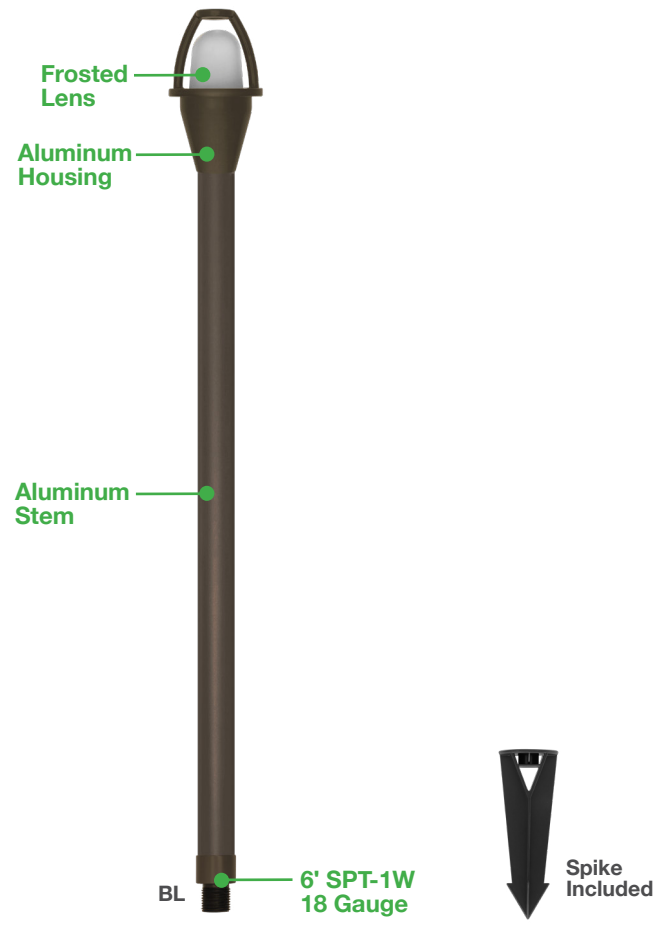

Detail Specifications:

- Finish: Bronze or Black
- Housing: Aluminum
- Lamp Type:
 - G4 Bulbs 12V (not included)
 - 35W Halogen Max
 - LED bulbs available
- IP Rating: Wet Location IP65
- Lens: Clear glass

Warranty:

- 1 Year Limited Warranty on Housing Defects

Aluminum Bronze Stem Options	Aluminum Bronze Shade Options	Aluminum Black Stem Options	Aluminum Black Shade Options	1 Bulb Options
PL-12-ALM-BZ-12V 12" Height PL-24-ALM-BZ-12V 24" Height	PL-H-ALM-BZ-1 Style 1 PL-H-ALM-BZ-2 Style 2 PL-H-ALM-BZ-3 Style 3	PL-12-ALM-BL-12V 12" Height PL-24-ALM-BL-12V 24" Height	PL-H-ALM-BL-1 Style 1 PL-H-ALM-BL-2 Style 2 PL-H-ALM-BL-3 Style 3	LED-G4WP-1.5W-SW 2700K LED-G4WP-1.5W-WW 3000K LED-G4WP-1.5W-CW 4000K LED-G4WP-2.5W-SW 2700K LED-G4WP-2.5W-WW 3000K LED-G4WP-2.5W-CW 4000K LED-G4WP-3.5W-SW 2700K LED-G4WP-3.5W-WW 3000K LED-G4WP-3.5W-CW 4000K

Optional Accessories on Page 3

Specs and model numbers are subject to change with or without notice. Customization of product is available.

FEATURES

DIMENSIONS

LED-G4WP-1.5W-SW
LED-G4WP-1.5W-WW
LED-G4WP-1.5W-CW