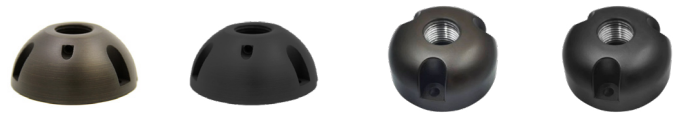

Detail Specifications:

- Finish: Bronze or Black
- Housing: Aluminum
- Lamp Type:
 - G4 Bulbs 12V (not included)
 - 35W Halogen Max
 - LED bulbs available
- IP Rating: Wet Location IP65
- Lens: Clear glass

Warranty:

- 1 Year Limited Warranty on Housing Defects

Aluminum Bronze Stem Options	Aluminum Bronze Shade Options	Aluminum Black Stem Options	Aluminum Black Shade Options	1 Bulb Options
PL-12-ALM-BZ-12V 12" Height PL-24-ALM-BZ-12V 24" Height	PL-H-ALM-BZ-1 Style 1 PL-H-ALM-BZ-2 Style 2 PL-H-ALM-BZ-3 Style 3	PL-12-ALM-BL-12V 12" Height PL-24-ALM-BL-12V 24" Height	PL-H-ALM-BL-1 Style 1 PL-H-ALM-BL-2 Style 2 PL-H-ALM-BL-3 Style 3	LED-G4WP-1.5W-SW 2700K LED-G4WP-1.5W-WW 3000K LED-G4WP-1.5W-CW 4000K LED-G4WP-2.5W-SW 2700K LED-G4WP-2.5W-WW 3000K LED-G4WP-2.5W-CW 4000K LED-G4WP-3.5W-SW 2700K LED-G4WP-3.5W-WW 3000K LED-G4WP-3.5W-CW 4000K

Optional Accessories on Page 3

Specs and model numbers are subject to change with or without notice. Customization of product is available.

FEATURES

DIMENSIONS

LED-G4WP-1.5W-SW
LED-G4WP-1.5W-WW
LED-G4WP-1.5W-CW

LED-G4WP-2.5W-SW
LED-G4WP-2.5W-WW
LED-G4WP-2.5W-CW

LED-G4WP-3.5W-SW
LED-G4WP-3.5W-WW
LED-G4WP-3.5W-CW

SM-1/2-BR-ORB **SM-1/2-BR-MBL** **SM-1/2-ALM-BZ** **SM-1/2-ALM-BL**

SM3-1/2-BR-ORB **SM3-1/2-BR-MBL** **STKC-1/2-BR-ORB** **STKC-1/2-BR-MBL**