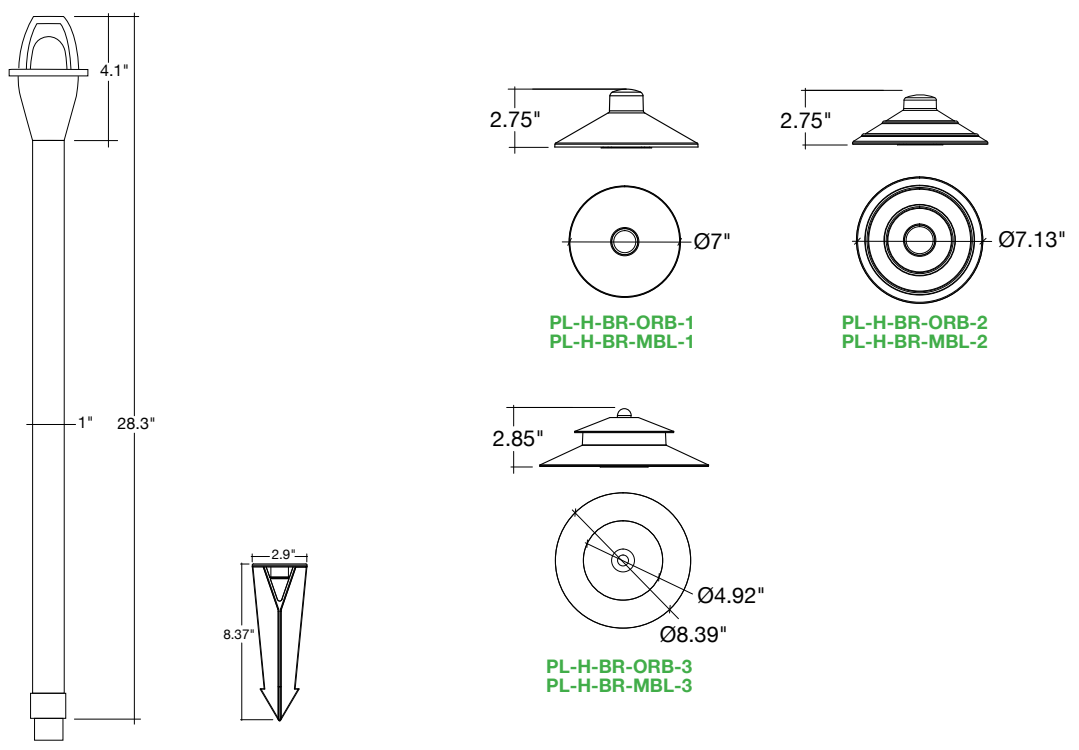

- Applications:**
- Landscape
 - Walkways & Pathways
 - Security Lighting
 - Hospitality, Multi-Family
 - Outdoor Corridors
 - General Outdoor Lighting
 - Residential, Commercial

- Product Information:**
- Heat resistant glass lens
 - Water tight silicone ring for waterproofing
 - Stem Options: 12" or 24" Height
 - Shade Options: various options available
 - Stem and shade sold separately
 - Packaging: Retail color box
 - Master box quantity: 10pcs.

- Warranty:**
- Lifetime Anti-Corrosion Warranty

Oil Rubbed Bronze Stem Options	Oil Rubbed Bronze Shade Options	Matte Black Stem Options	Oil Rubbed Bronze Shade Options	1 Bulb Options
PL-12-BR-ORB-12V 12" Height PL-24-BR-ORB-12V 24" Height	PL-H-BR-ORB-1 Style 1 PL-H-BR-ORB-2 Style 2 PL-H-BR-ORB-3 Style 3	PL-12-BR-MBL-12V 12" Height PL-24-BR-MBL-12V 24" Height	PL-H-BR-MBL-1 Style 1 PL-H-BR-MBL-2 Style 2 PL-H-BR-MBL-3 Style 3	LED-G4WP-1.5W-SW 2700K LED-G4WP-1.5W-WW 3000K LED-G4WP-1.5W-CW 4000K LED-G4WP-2.5W-SW 2700K LED-G4WP-2.5W-WW 3000K LED-G4WP-2.5W-CW 4000K LED-G4WP-3.5W-SW 2700K LED-G4WP-3.5W-WW 3000K LED-G4WP-3.5W-CW 4000K

Optional Accessories on Page 3

Specs and model numbers are subject to change with or without notice. Customization of product is available.

FEATURES

DIMENSIONS

LED-G4WP-1.5W-SW
LED-G4WP-1.5W-WW
LED-G4WP-1.5W-CW