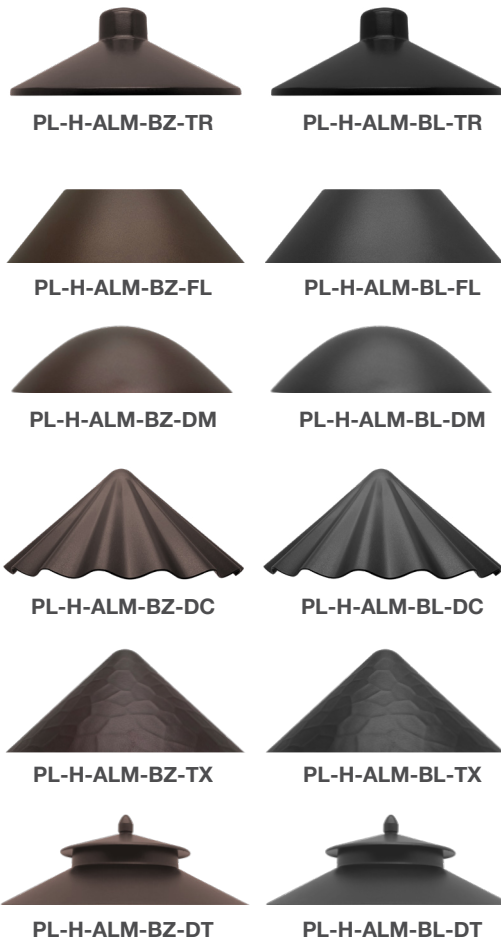

Low Voltage: Path Lights (Shade)

Aluminum Housing– Integrated LED

RGB + 5-CCT

Detail Specifications:

- Finish: Bronze or Black
- Housing: Aluminum
- LED Integrated
- Power: 5W
- Lumens: 200
- Beam Angle: 360°
- IP Rating: Wet Location IP65
- Lens: Frosted PC

Applications:

- Landscape
- Walkways & Pathways
- Security Lighting
- Hospitality, Multi-Family
- Outdoor Corridors
- General Outdoor Lighting
- Residential, Commercial

Product Information:

- 17 color scene options to choose from with a push button on each individual fixture
- Color switch is located on the top of the stem
  - Remove the cap to select your color
- Water tight silicone ring for waterproofing
- Stem Height: 21"
- Shade Options: various options available
- Stem and shade sold separately
- Packaging: Retail color box
- Master Box Quantity:
  - Stems: 25pcs.
  - Shades: 48pcs.

Driver Options:

- Compatible with Low Voltage Drivers
  - 12-24V AC/DC
- Max load should not exceed more than 80% of the transformer wattage

Mounting & Installations:

- Wire: 6' (72") SPT-1W 20 gauge wire lead
- Spike: 7" Non-metallic spike included
  - Optional brass spike available
- Solid aluminum pipe with 1/2" knuckle stem

Warranty:

- 3 Year Limited Warranty

Models

LED-PL-21-5W-RGB+5CCT-ALM-BZ-LV
Bronze Finish
LED-PL-21-5W-RGB+5CCT-ALM-BL-LV
Black Finish

Bronze Shade Options

PL-H-ALM-BZ-TR
Traditional Style
PL-H-ALM-BZ-FL
Flat Style
PL-H-ALM-BZ-DM
Dome Style
PL-H-ALM-BZ-DC
Decorative Style
PL-H-ALM-BZ-TX
Textured Style
PL-H-ALM-BZ-DT
Double Top Style

Black Shade Options

PL-H-ALM-BL-TR
Traditional Style
PL-H-ALM-BL-FL
Flat Style
PL-H-ALM-BL-DM
Dome Style
PL-H-ALM-BL-DC
Decorative Style
PL-H-ALM-BL-TX
Textured Style
PL-H-ALM-BL-DT
Double Top Style

Optional Accessories on Page 3

Specs and model numbers are subject to change with or without notice. Customization of product is available.