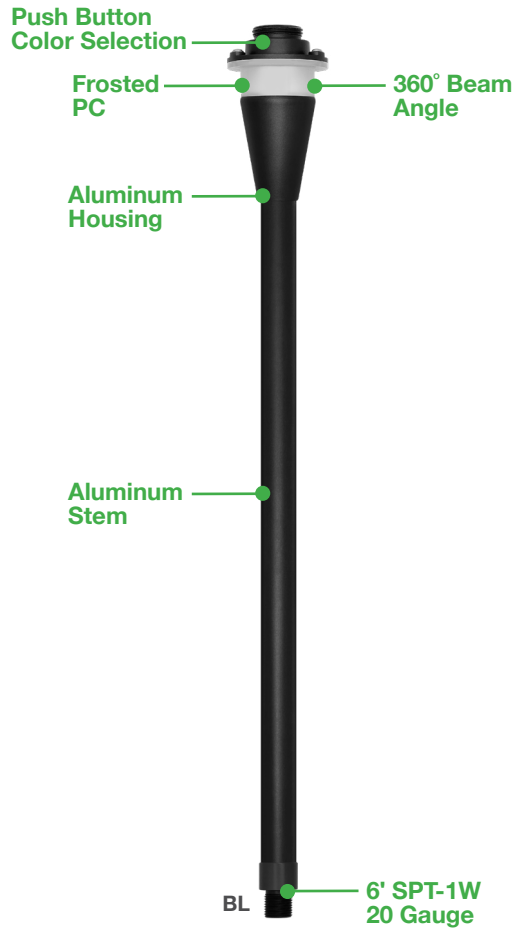

Low Voltage: Path Lights (Shade)

Aluminum Housing – Integrated LED RGB + 5-CCT

FEATURES

17 SCENE OPTIONS

2700K	
3000K	
3500K	
4000K	
5000K	
WHITE	
RED	
GREEN	
BLUE	
ORANGE	
PURPLE	
CYAN	
RED/GREEN/BLUE	• 2 Second Smooth Color Change
RED/GREEN/BLUE	• 2 Second Flash Color Change
ALL COLORS	• 2 Second Smooth Color Change
ALL COLORS	• 2 Second Flash Color Change
ALL COLORS	• 2 Second Smooth Color Change + 2 Second Flash Color Change
OFF