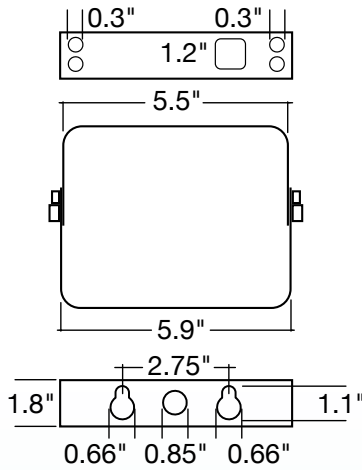

ARL3 Arc: Trunnion

Bracket

ARL3-ARC-TR

Bronze

ARL3-ARC-TR-BL

Black

ARL3-ARC-TR-WH

White