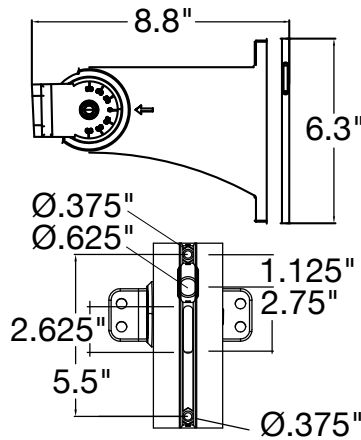

ARL3: Straight Arm

Bracket

- ARL3-SA**
Bronze
- ARL3-SA-BL**
Black
- ARL3-SA-WH**
White

Specs and model numbers are subject to change with or without notice.