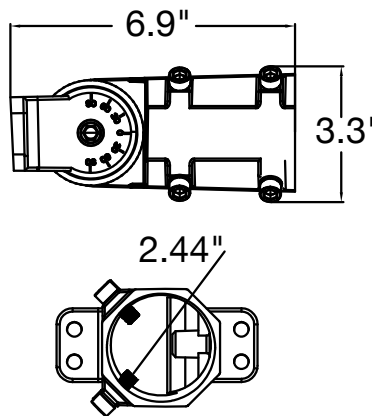

ARL3: Slip Fitter

Bracket

- ARL3-SF**
Bronze
- ARL3-SF-BL**
Black
- ARL3-SF-WH**
White

Specs and model numbers are subject to change with or without notice.