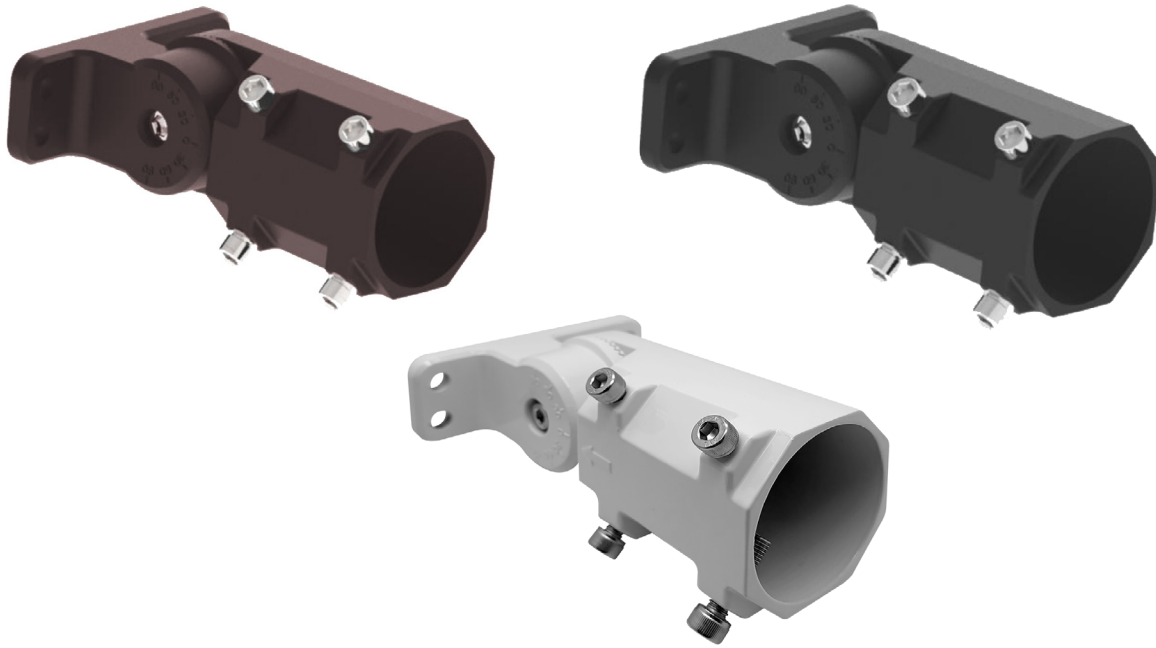

ARL3: Slip Fitter

Bracket

- ARL3-SF**
Bronze
- ARL3-SF-BL**
Black
- ARL3-SF-WH**
White

Specs and model numbers are subject to change with or without notice.