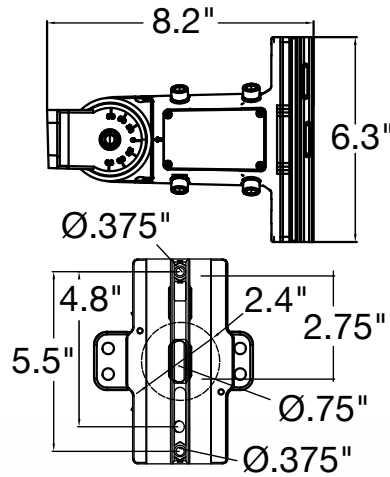

ARL3: Slip Fitter Straight Arm Combo

Bracket

- ARL3-SFA**
Bronze
- ARL3-SFA-BL**
Black
- ARL3-SFA-WH**
White

Specs and model numbers are subject to change with or without notice.