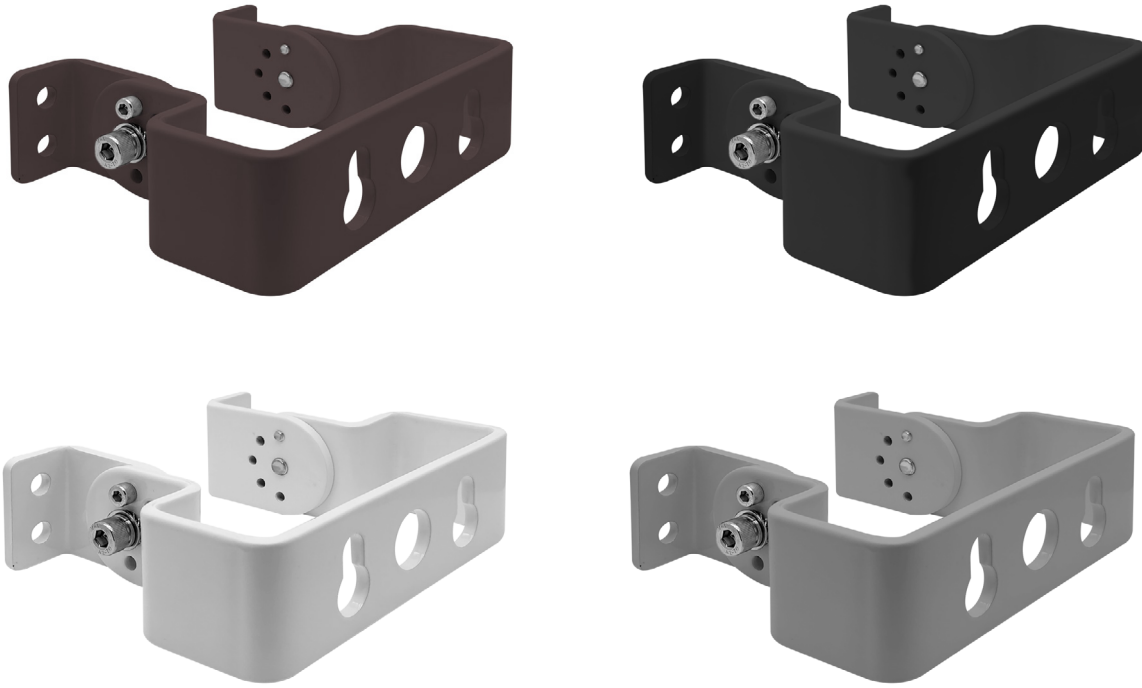

ARL3: Trunnion

Bracket

- ARL3-TR**
Bronze
- ARL3-TR-BL**
Black
- ARL3-TR-WH**
White
- ARL3-TR-GRY**
Gray

Specs and model numbers are subject to change with or without notice.