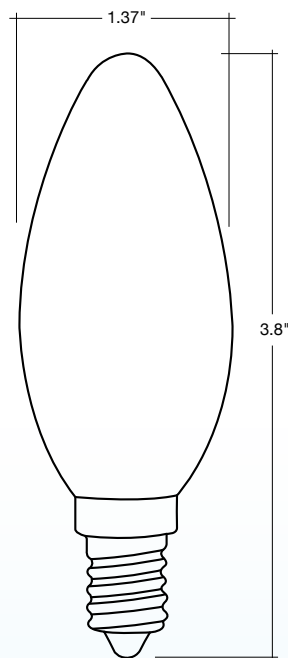

E-12 Bulb Filament Series

Detail Specifications

- IP Rating: Damp Location
- Material: Glass Clear Lens
- Beam Angle: Omni-Directional 360°
- Chip: Filament, R9- 78, CRI >90
- Operating Temperature: -4° - 114° F
- Average life (L70) of 25,000 hours