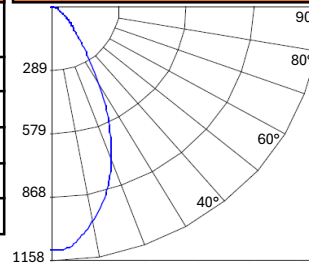

### DIMENSIONS

*Specs and model numbers are subject to change with or without notice.*

SKU: LED-DLJBX-ADJ-6-18W-38D

LUMENS: 1595

WATTAGE: 17.16

LER: 93

CCT/CRI: 27/30/35/40/50K / >90CRI

SPACING CRITERIA: 0.66 (0-180), 0.70 (90-270)

**Illumination at a Distance**

Distance from Luminaire	Center Beam (fc)	Diameter of Beam (ft)
4'	130.00	3.07
6'	57.72	4.61
8'	31.81	6.14
10'	20.42	7.68
12'	14.20	9.21

**Polar Plot**

**Zonal Lumen Summary**