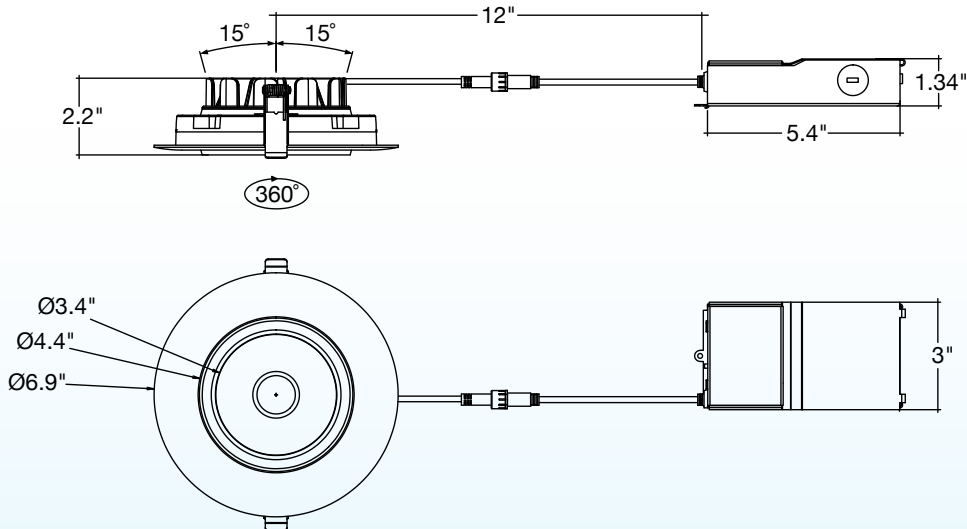

DIMENSIONS

Specs and model numbers are subject to change with or without notice.