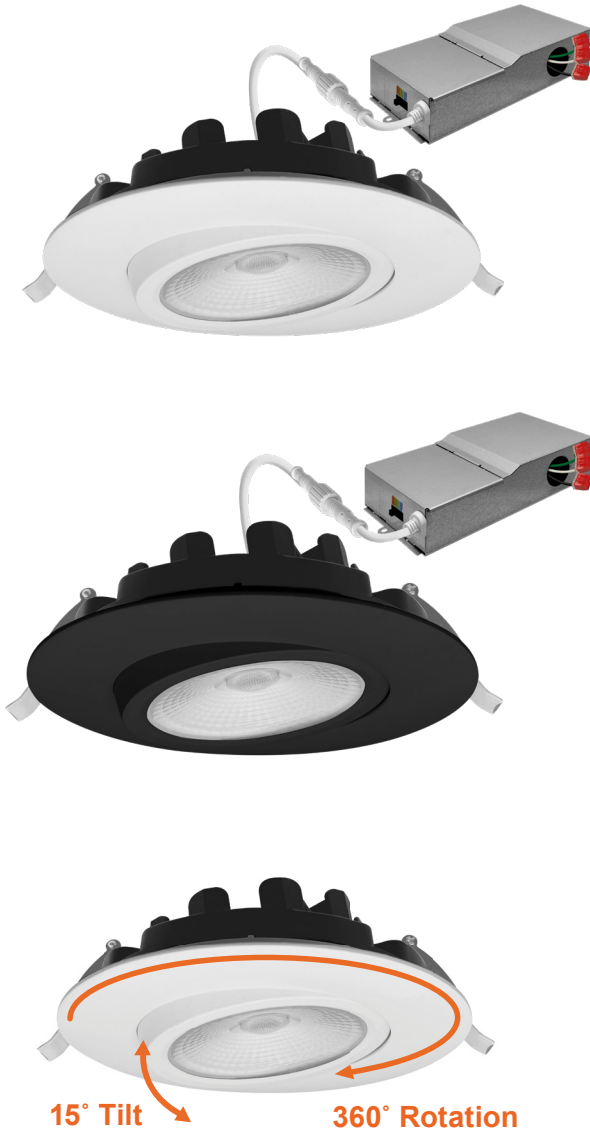

# SnapTrim-Line: 6" Gimbal Downlights

### Detail Specifications:

- Finish: White, Black
- IP54 Wet Location Rated
- Beam Angle: 38° standard, other options available
- Chip: COB Chip, R9 >50, CRI >90
- 3 Step MacAdam Ellipses
- Operating Temperature: -40° - 114° F
- Lens: Clear, non-yellowing
- Average life (L70) of 50,000 hours