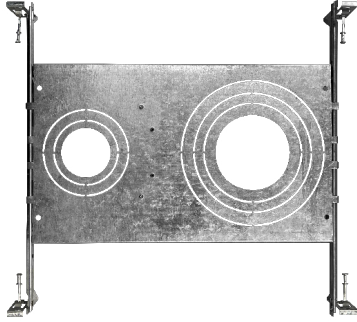

ACCESSORIES

CUNV-NC-ICAT-7H
Universal Pre-Mounting Plate
13 7/8" x 15 1/8"