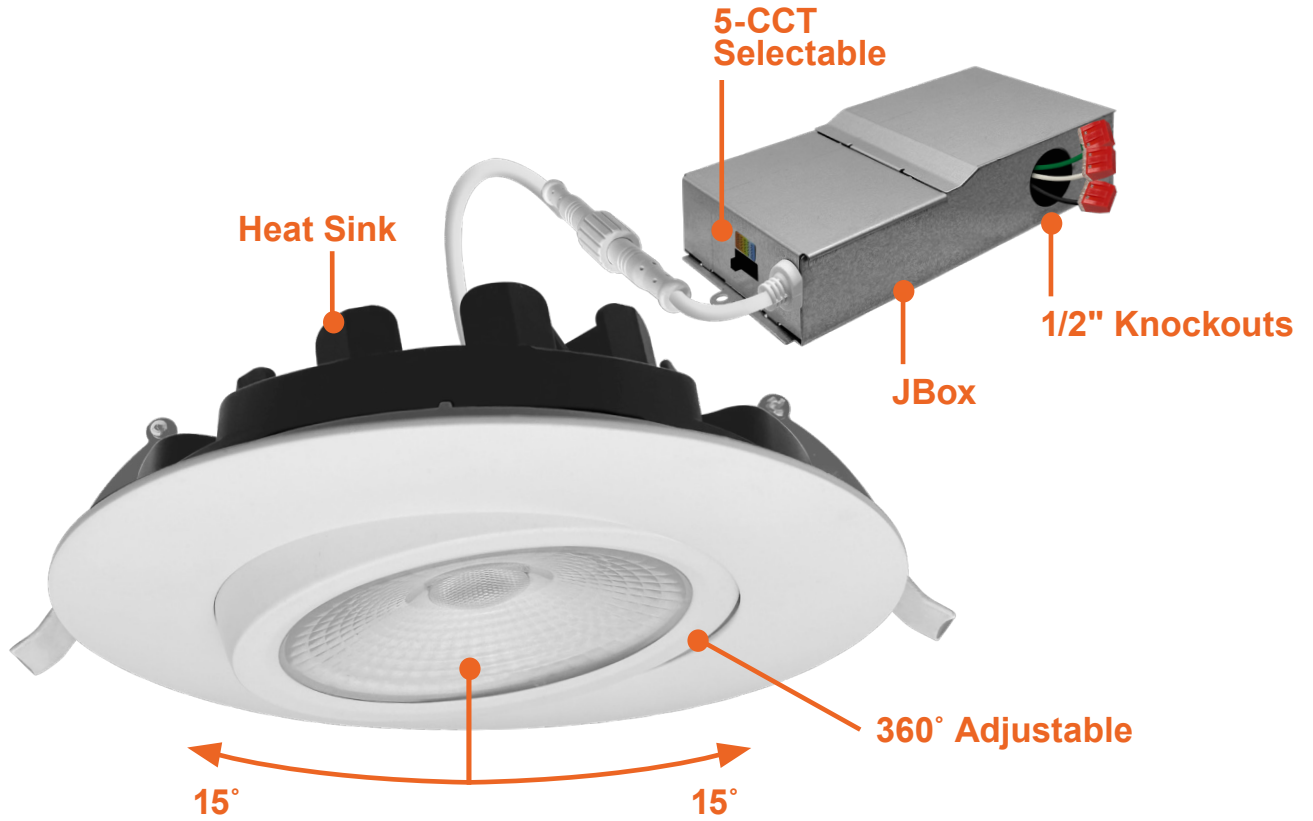

FEATURES

DIMENSIONS

Specs and model numbers are subject to change with or without notice.