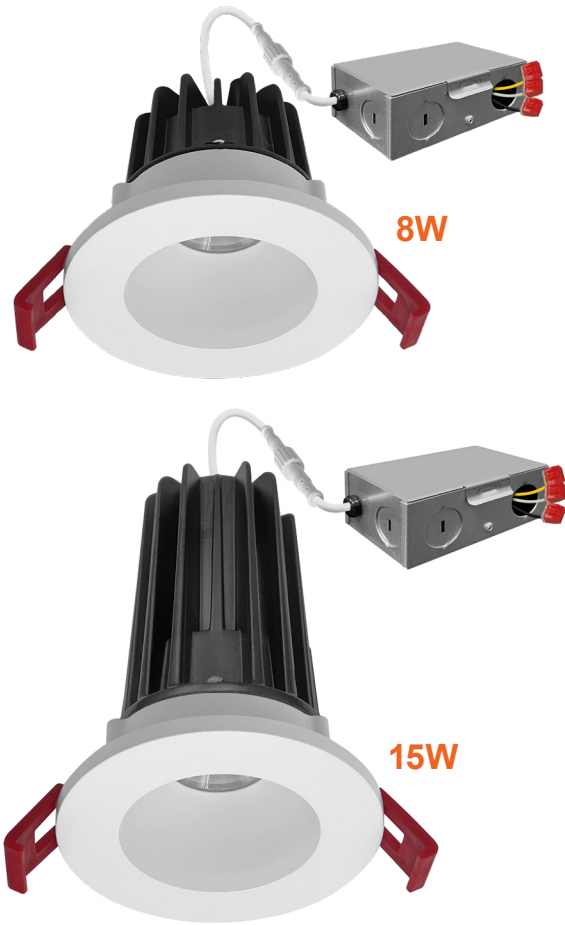

2" LED Canless Downlight: SnapTrim-Line

Canless Series

Project: _____ Part #: _____
Type: _____

Canless

Detail Specification:

- Finish: White, Black, Round, Square
- IP54 Wet Location Rated
- Beam Angle: 38° standard, other options available
- Chip: COB Chip, R9 >50, CRI >90
- 3 Step MacAdam Ellipses
- Operating Temperature: -40° - 114° F
- Lens: Clear COB
- Average life (L70) of 50,000 hours

Applications:

- General Recessed Lighting
- Residential & Multifamily
- Office and Meeting Rooms
- Education, Healthcare, Retail, Hospitality

Product Information:

- 5-CCT Selectable: 27/30/35/40/50K or warm dimming 30 to 18K
- Various sizes, finishes, and trims available
- Standard white round trim included: optional trims available
- Metal housing and trim for better heat dissipation
- Optional emergency backup available: delivers full lumens in EM mode
- SnapTrim Canless: Spring clips with remote j-box eliminates can

Driver Options:

- 120V Triac Dimmable
- Built in 2.5kV Surge Protector
- Flicker Free

Mounting & Installation:

- Cut Out Dimension: 2-3/4"
- Optional new construction plate available
- This fixture does not fit into a recessed can
- No housing needed in remodel applications, tension clips mount into 1/2" to 1.5" thick ceiling
- Can be removed from below the ceiling for service or replacement
- Pre-wired junction box with circuit wiring built in (3 in/ 3 out)

1. Field installable. Lasts 90 minutes.

Specs and model numbers are subject to change with or without notice.

FEATURES

DIMENSIONS

6W/8W

12W/15W

ACCESSORIES

White