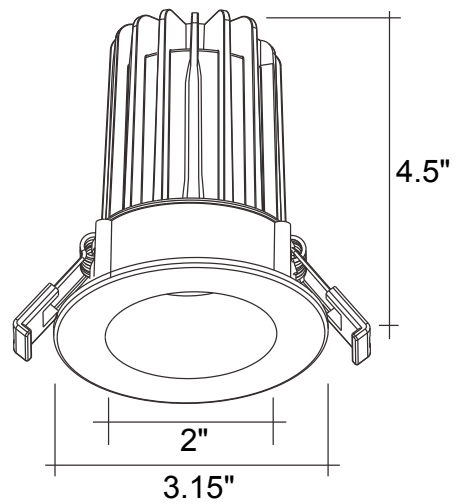

2" LED Canless Downlight: SnapTrim-Line

Canless Series

Project: _____ Part #: _____
Type: _____

Canless

Detail Specification:

- Finish: White, Black, Round, Square
- IP54 Wet Location Rated
- Beam Angle: 38° standard, other options available
- Chip: COB Chip, R9 >50, CRI >90
- 3 Step MacAdam Ellipses
- Operating Temperature: -40° - 114° F
- Lens: Clear COB
- Average life (L70) of 50,000 hours

1. Field installable. Lasts 90 minutes.

Specs and model numbers are subject to change with or without notice.

FEATURES

DIMENSIONS

6W/8W

12W/15W

ACCESSORIES

White