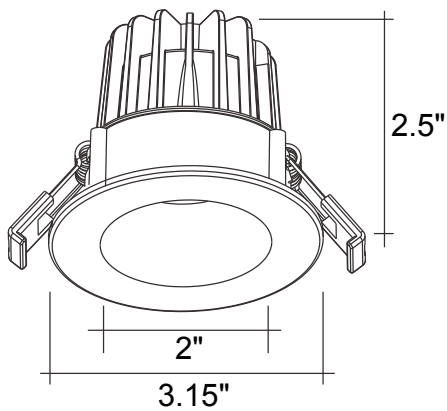

Optional Accessories (Order Separately)

Trim Options	New Construction Plates	Extension Cables	Emergency Backup 1 (field install)	Optics
DLJBX-2-TRIM-BLK-S Black Smooth Reflector & Round Trim	CUNV-NC-ICAT-7H Universal Plate with hanging bars (Round fixtures only)	JBX-EXT-6'-2PIN 6' Extension	LED-EMB-15W-HV-0/10V-2P Up to 14W fixtures	OPTIC-35X17-24D Field Installable
DLJBX-2-TRIM-BZ-S Bronze Smooth Reflector & Round Trim	CUNV-JBX-RI-XL Universal Rough In Plate Extra long (Round fixtures only)	JBX-EXT-10'-2PIN 10' Extension	LED-EMB-25W-HV-0/10V-2P Up to 24W fixtures	OPTIC-35X17-60D Field Installable
DLJBX-2-TRIM-BN-S Brushed Nickel Smooth Reflector & Round Trim		JBX-EXT-12'-2PIN 12' Extension		60 Degree Lens
DLJBX-2-TRIM-CH-S Chrome Smooth Reflector & Round Trim				
DLJBX-2-TRIM-WH-BFL White Baffle Reflector & Round Trim				
DLJBX-2-TRIM-BL-BFL Black Baffle Reflector & Round Trim				
DLJBX-2-TRIM-BZ-BFL Black Baffle Reflector & Round Trim				
DLJBX-2-TRIM-WH-S-SQ White Square Trim (Reflector not included)				
DLJBX-2-TRIM-BL-S-SQ Black Square Trim (Reflector not included)				
DLJBX-2-TRIM-BZL-S-SQ Bronze Square Trim (Reflector not included)				
DLJBX-2-TRIM-BN-S-SQ Brushed Nickel Square Trim (Reflector not included)				

1. Field installable. Lasts 90 minutes.

Specs and model numbers are subject to change with or without notice.

FEATURES

DIMENSIONS

6W/8W

12W/15W

ACCESSORIES

White