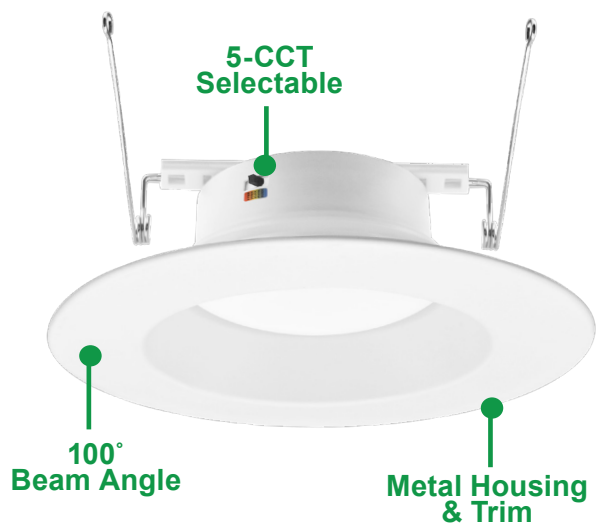

FEATURES

DIMENSIONS

Specs and model numbers are subject to change with or without notice. Customization of product is available.