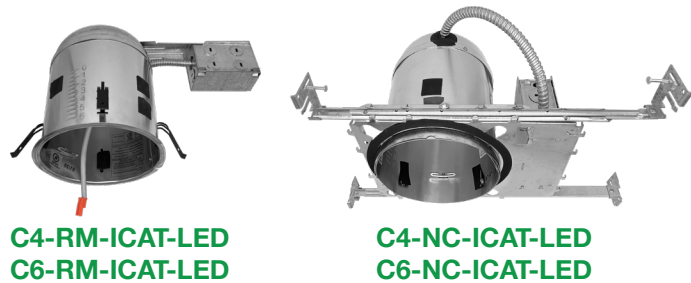

EcoValue 4" & 6" Round Retrofit Downlights

5-CCT Selectable

4"

5/6"

**E26 Base
Included**

Detail Specifications:

- Finish: White Smooth or Baffle
- Black, Bronze, Brushed Nickel (Smooth & Baffle options)
- Wet Location Rated
- 5-CCT Selectable: 27/30/35/40/50K
- Beam Angle: 100°
- Chip: SMD 2835, R9 >50, CRI >90
- Operating Temperature: -40° - 114° F
- Lens: Frosted acrylic, non-yellowing
- Average life (L70) of 30,000 hours

Applications:

- General Recessed Lighting
- Residential & Multifamily
- Office and Meeting Rooms
- Education, Healthcare, Retail, Hospitality

Product Information:

- Fixture includes orange led quick connect and E26 base adapter
- Ideal for use in both remodel and new construction applications
- Metal housing and trim for better heat dissipation
- Select-n-Switch Technology: 5-CCT Selectable

Driver Options:

- 120V Triac Dimmable down to 5%
- Built in 2.5Kv Surge Protector
- AC Technology

Mounting & Installation:

- 4": Tension clip springs fit into most 4" compatible recessed cans
- 6": Springs clips fit into most 5 & 6" compatible recessed cans
- Retrofit into existing housing with E26 socket
- Can be removed from below the ceiling for service or replacement

ACCESSORIES

Model	Voltage	Watts	Lumens	Color	CRI
ECV-RDL-4-10W-5CCT-WH-SM	120V	10w	800lm	27/30/35/40/50K	>90
ECV-RDL-4-10W-5CCT-WH-BFL	120V	10w	800lm	27/30/35/40/50K	>90
ECV-RDL-5/6-15W-5CCT-WH-SM	120V	15w	1,200lm	27/30/35/40/50K	>90
ECV-RDL-5/6-15W-5CCT-WH-BFL	120V	15w	1,200lm	27/30/35/40/50K	>90