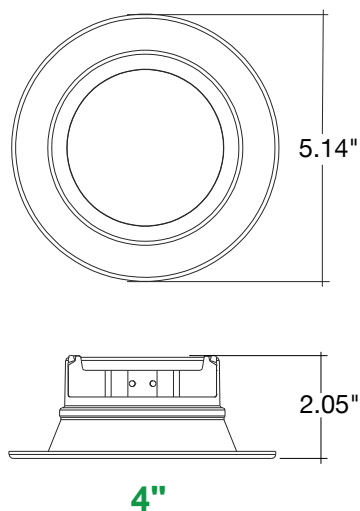

DIMENSIONS

Specs and model numbers are subject to change with or without notice. Customization of product is available.