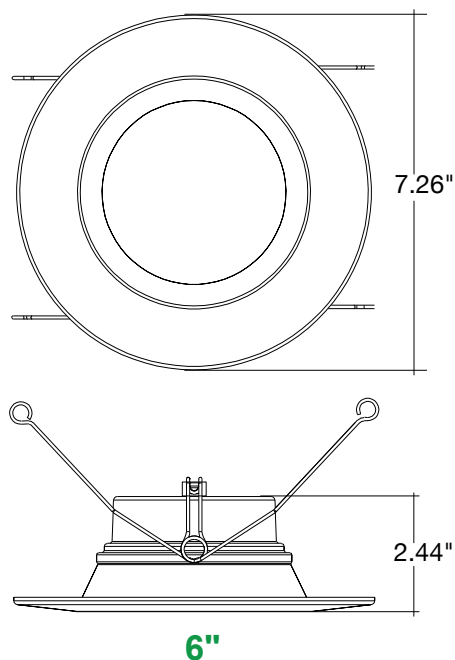

DIMENSIONS

Specs and model numbers are subject to change with or without notice. Customization of product is available.