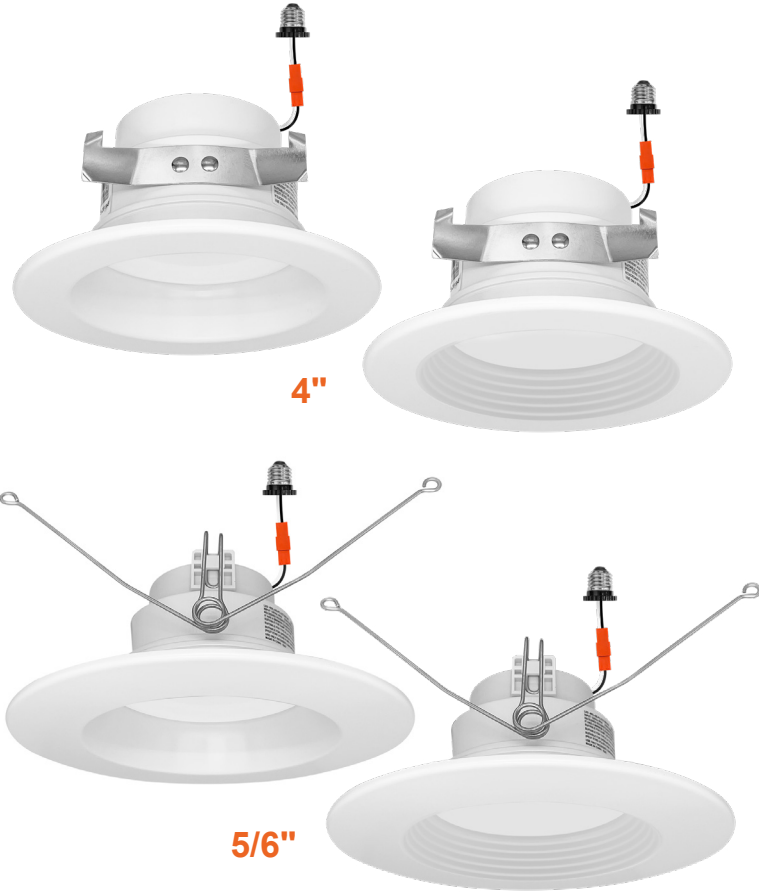

# 4" & 6" Round Retrofit Downlights

5-CCT + 3-Power Selectable

E26 Base  
Included

### Detail Specifications:

- Finish: White Smooth or Baffle
- Black, Bronze, Brushed Nickel (Smooth & Baffle options)
- Wet Location Rated
- 5-CCT Selectable: 27/30/35/40/50K
- Beam Angle: 100°
- Chip: SMD 2835, R9 >50, CRI >90
- 3 Step MacAdam Ellipses
- Operating Temperature: -40° - 114° F
- Lens: Frosted acrylic, non-yellowing
- Average life (L70) of 50,000 hours

### Mounting & Installation:

- 4": Tension clip springs fit into most 4" compatible recessed cans
- 6": Springs clips fit into most 5 & 6" compatible recessed cans
- 6": Optional tension clip available for use in old housings
- Retrofit into existing housing with E26 socket
- Can be removed from below the ceiling for service or replacement