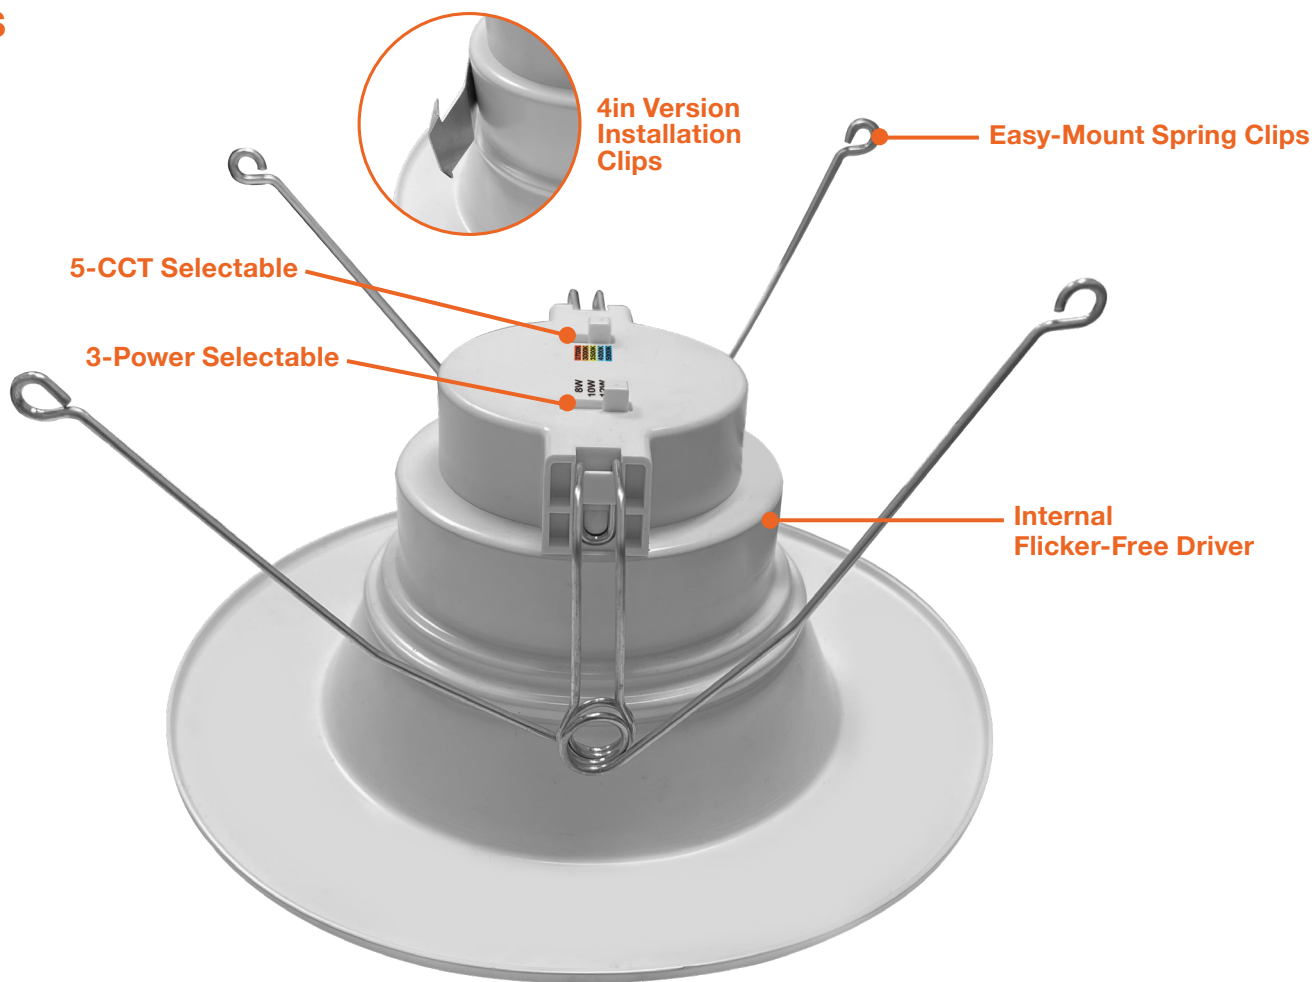

FEATURES

MEASUREMENTS