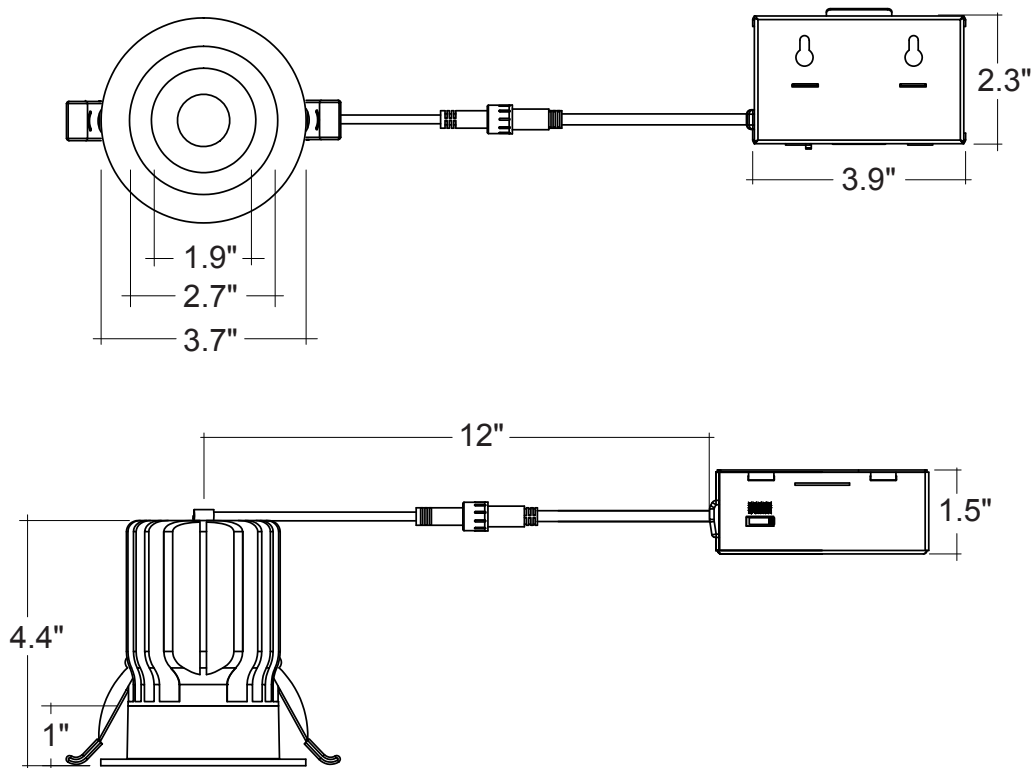

Trim Options	New Construction Plates	Extension Cables	Emergency Backup ¹ (field install)
DLJBX-3RG-TRIM -WH-SQ White Square	CUNV-NC-ICAT-7H Universal Plate with Hanging Bars	JBX-EXT-6'-2PIN 6' Extension	LED-EMB-25W-HV -0/10V-2P Up to 24W fixtures
DLJBX-3RG-TRIM -BLK-R Black Round	CUNV-JBX-RI-XL Universal Rough In Plate Extra Long	JBX-EXT-10'-2PIN 10' Extension	
DLJBX-3RG-TRIM -BLK-SQ Black Square		JBX-EXT-12'-2PIN 12' Extension	

1. Field installable. Lasts 90 minutes

Specs and model numbers are subject to change with or without notice.

3" Regressed Downlight: SnapTrim-Line 5-CCT Selectable

FEATURES

DIMENSIONS

3" Regressed Downlight: SnapTrim-Line 5-CCT Selectable