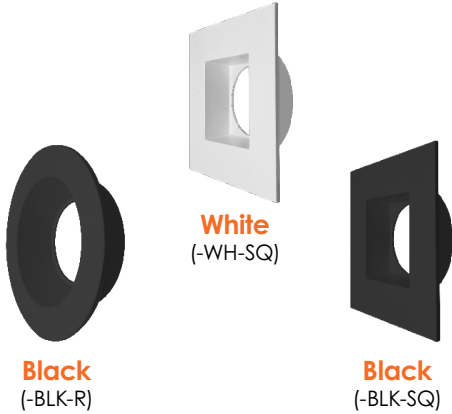

3" Regressed Downlight: SnapTrim-Line 5-CCT Selectable

ACCESSORIES

CUNV-NC-ICAT-7H
Universal Pre-Mounting Plate
13 7/8" x 15 1/8"