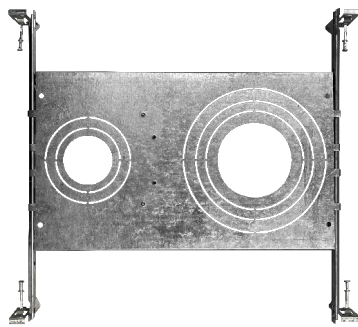

3" Regressed Downlight: SnapTrim-Line 5-CCT Selectable

ACCESSORIES

CUNV-NC-ICAT-7H
Universal Pre-Mounting Plate
13 7/8" x 15 1/8"