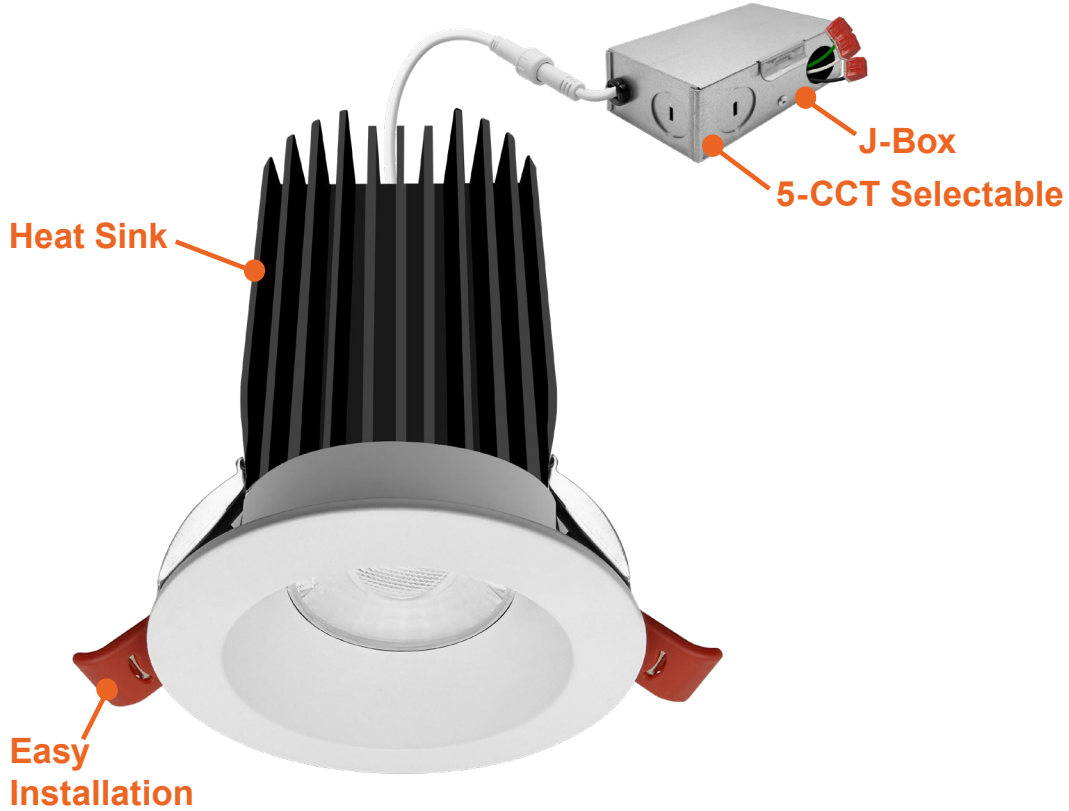

3" Regressed Downlight: SnapTrim-Line 5-CCT Selectable

FEATURES