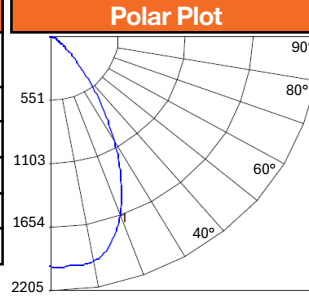

1. Field installable. Lasts 90 minutes.

Specs and model numbers are subject to change with or without notice.

FEATURES

DIMENSIONS

6" Round Trim

6" Square Trim

SKU: LED-DLJBX-6RG-24W-5CCT-60D
LUMENS: 2081
WATTAGE: 21.14
LER: 98
CCT/CRI: 27/30/35/40/50K / >90CRI
SPACING CRITERIA: 0.98 (0-180), 1.10 (90-270)

Illumination at a Distance		
Distance from Luminaire	Center Beam (fc)	Diameter of Beam (ft)
4'	126.39	4.34
6'	56.14	6.52
8'	30.91	8.69
10'	19.91	10.86
12'	13.82	13.03

Zonal Lumen Summary		
Zone	Lumens	%Fixt
0-20	695.38	33.4
0-30	1296.65	62.3
0-40	1738.52	83.5
0-60	2030.63	97.6
0-80	2065.52	99.3
0-90	2066.92	99.3