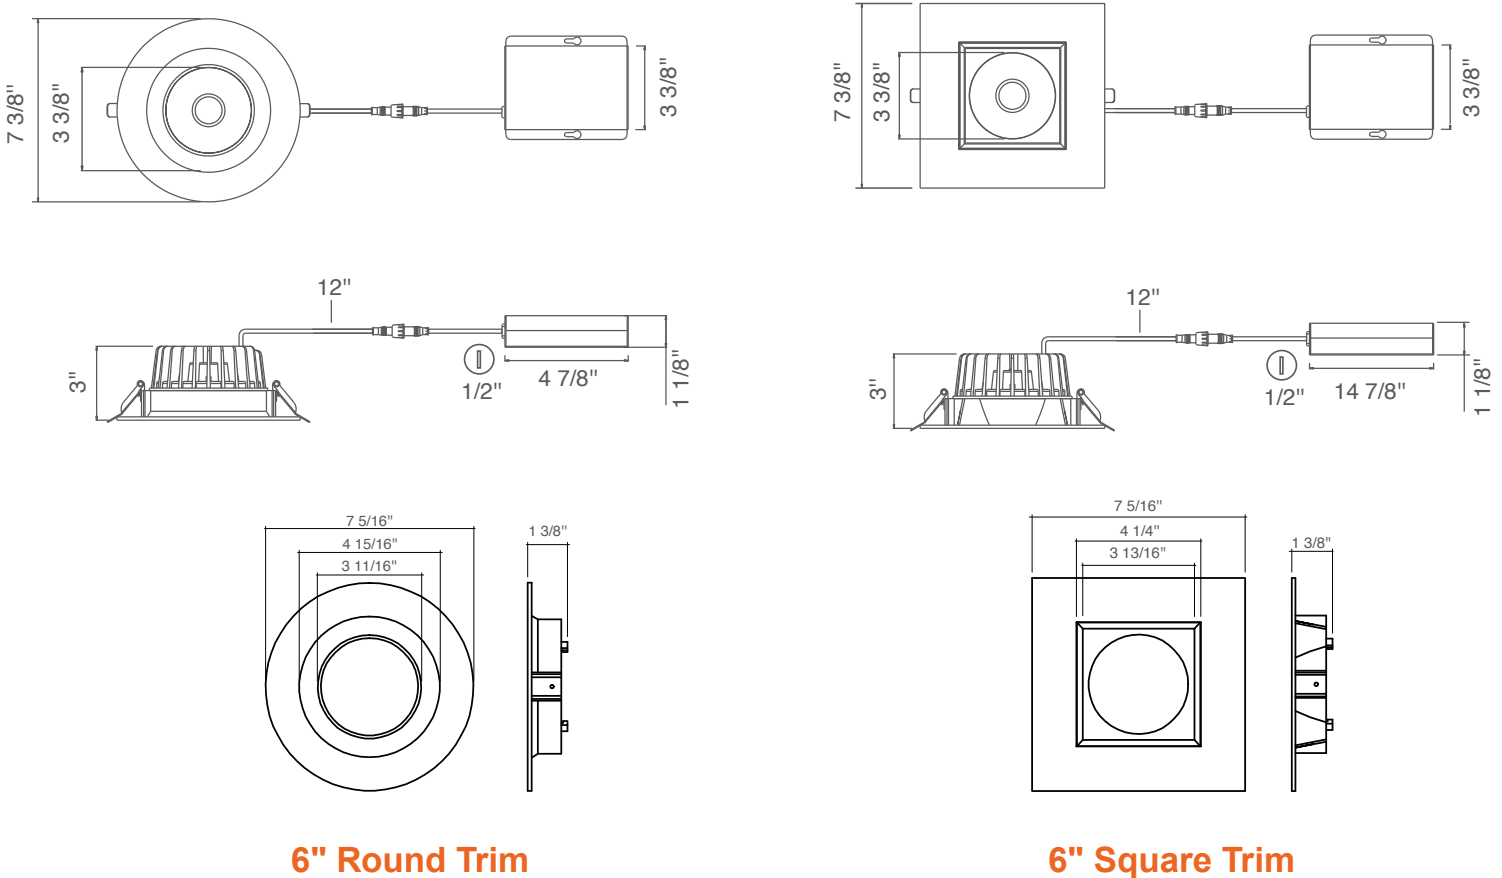

Series	Beam Angle	Emergency
LED-DLJBX-6RG-24W-5CCT-WH-R 1,800LM White Round	(Blank) 38° Degree 24D 24° Degree 60D 60° Degree	(Blank) No Emergency Backup EMB Emergency Backup

Optional Accessories (Order Separately)				
Trims	New Construction Plates	Extension Cables	Emergency Backup ¹ (field install)	Goof Ring Optics
DLJBX-6RG-TRIM-WH-SQ White Square	CUNV-NC-ICAT-7H Universal Plate with Hanging Bars	JBX-EXT-6'-2PIN 6' Extension	LED-EMB-25W-HV -0/10V-2P Up to 24W fixtures	GR-6-WH 6.3-10" Width
DLJBX-6RG-TRIM-BLK-R Black Round	C6-JBX-RI 6" Rough in plate	JBX-EXT-10'-2PIN 10' Extension		OPTIC-90X25 -24D 24 Degree Field Install Lens
DLJBX-6RG-TRIM-BLK-SQ Black Square	CUNV-JBX-RI-XL Universal Rough In Plate Extra Long	JBX-EXT-12'-2PIN 12' Extension		OPTIC-90X25 -60D 60 Degree Field Install Lens

1. Field installable. Lasts 90 minutes.

Specs and model numbers are subject to change with or without notice.

FEATURES

DIMENSIONS

6" Round Trim

6" Square Trim

SKU: LED-DLJBX-6RG-24W-5CCT-60D
LUMENS: 2081
WATTAGE: 21.14
LER: 98
CCT/CRI: 27/30/35/40/50K / >90CRI
SPACING CRITERIA: 0.98 (0-180), 1.10 (90-270)