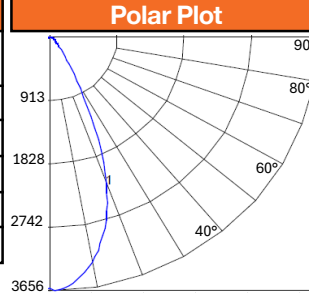

Zonal Lumen Summary		
Zone	Lumens	%Fixt
0-20	1065.24	51.5
0-30	1652.25	79.9
0-40	1875.11	90.7
0-60	2021.03	97.7
0-80	2052.29	99.2
0-90	2053.78	99.3

SKU: LED-DLJBX-6RG-24W-5CCT-24D
LUMENS: 2095
WATTAGE: 21.16
LER: 98
CCT/CRI: 27/30/35/40/50K / >90CRI
SPACING CRITERIA: 0.60 (0-180), 0.54 (90-270)

Illumination at a Distance		
Distance from Luminaire	Center Beam (fc)	Diameter of Beam (ft)
4'	346.17	2.45
6'	153.91	3.67
8'	84.79	4.89
10'	54.57	6.11
12'	37.92	7.34