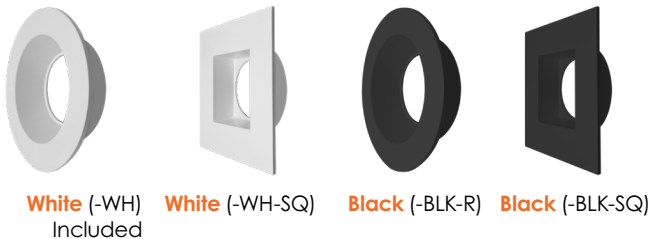

6" Regressed Downlight: SnapTrim-Line 5-CCT Selectable

ACCESSORIES

Model	Voltage	Watts	Lumens	Color	CRI
LED-DLJBX-6RG-24W-5CCT-WH-R	120V	24w	1800	27/30/35/40/50K	>90

TRIMS

Accessory	Description
DLJBX-6RG-TRIM-WH-SQ	6" Regressed Gimbal White Square Trim
DLJBX-6RG-TRIM-BLK-R	6" Regressed Gimbal Black Round Trim
DLJBX-6RG-TRIM-BLK-SQ	6" Regressed Gimbal Black Square Trim

CONSTRUCTION PLATES

Accessory	Description
CUNV-NC-ICAT-7H	1" 2"3" 3.5" 4" 5" 6" Universal Pre-Mounting New Construction Plate
C6-JBX-RI	6" Rough In Plate
CUNV-JBX-RI-XL	Universal tough in plate (Extra Long)

EXTENSION CABLE

Accessory	Description
JBX-EXT-6'-2PIN	6" Extension Cable
JBX-EXT-10'-2PIN	10" Extension Cable
JBX-EXT-12'-2PIN	12" Extension Cable

BATTERY BACK-UP

Accessory	Description
LED-EMB-25W-HV-0/10V-2P	Up to 24W fixtures

OPTICS

Accessory	Description
OPTIC-90X25-24D	24 Degree Field Install Lens
OPTIC-90X25-60D	60 Degree Field Install Lens

GOOF RING

Accessory	Description
GR-6-WH	6.3-10" Width

TESTED COMPATIBLE DIMMERS

Other dimmers may be compatible but have not been tested. Please contact us for more information.

TRIAC/ELV Dimmers

Lutron	Leviton	Legrand	Cooper
AYCL-153P	6633	ADTP703TU	9540
DV-600PR	6674	H703PTW	DAL06P
DVCL-153P	6602		
MACL-153MH	IPL06		
MRF2-6CL			
D-600P			
NTELV-300P			
S-600P			
CT-600P			
CTCL-153P			
TG-600P			
TCCL-153P			

0-10V Dimmers

Lutron	Leviton	Wattstopper	Lightolier
DVTV	Illumitech - IP7	DCLV1	ZP600FAM120
NFTV			SR1200ZTUNV
NFTV