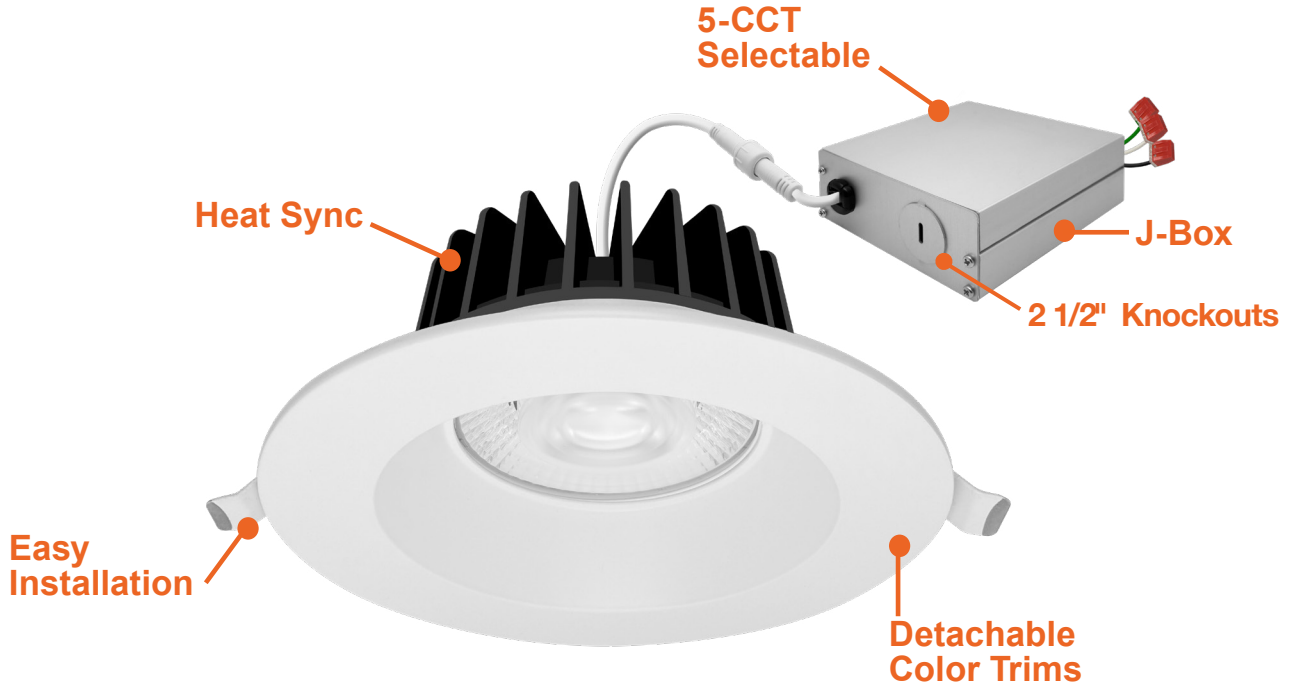

Driver Options:

- 120V Triac Dimmable
- Built in 2.5Kv Surge Protector
- Flicker Free

Mounting & Installation:

- Cut Out Dimensions
 - Round: 5-3/4"
 - Square: 6-1/4"
- Optional new construction plate available
- This fixture does not fit into a recessed can
- No can needed in remodel applications, tension clips mount into 1/2" to 1.5" thick ceiling
- Can be removed from below the ceiling for service or replacement
- Pre-wired junction box with circuit wiring built in (3 in/ 3 out)

Series	Beam Angle	Emergency
LED-DLJBX-6RG-24W-5CCT-WH-R 1,800LM White Round	(Blank) 38° Degree 24D 24° Degree 60D 60° Degree	(Blank) No Emergency Backup EMB Emergency Backup

Optional Accessories (Order Separately)				
Trims	New Construction Plates	Extension Cables	Emergency Backup ¹ (field install)	Goof Ring Optics
DLJBX-6RG-TRIM-WH-SQ White Square	CUNV-NC-ICAT-7H Universal Plate with Hanging Bars	JBX-EXT-6'-2PIN 6' Extension	LED-EMB-25W-HV -0/10V-2P Up to 24W fixtures	GR-6-WH 6.3-10" Width
DLJBX-6RG-TRIM-BLK-R Black Round	C6-JBX-RI 6" Rough in plate	JBX-EXT-10'-2PIN 10' Extension		OPTIC-90X25 -24D 24 Degree Field Install Lens
DLJBX-6RG-TRIM-BLK-SQ Black Square	CUNV-JBX-RI-XL Universal Rough In Plate Extra Long	JBX-EXT-12'-2PIN 12' Extension		OPTIC-90X25 -60D 60 Degree Field Install Lens

1. Field installable. Lasts 90 minutes.

Specs and model numbers are subject to change with or without notice.

FEATURES

DIMENSIONS

6" Round Trim

6" Square Trim

SKU: LED-DLJBX-6RG-24W-5CCT-60D
LUMENS: 2081
WATTAGE: 21.14
LER: 98
CCT/CRI: 27/30/35/40/50K / >90CRI
SPACING CRITERIA: 0.98 (0-180), 1.10 (90-270)