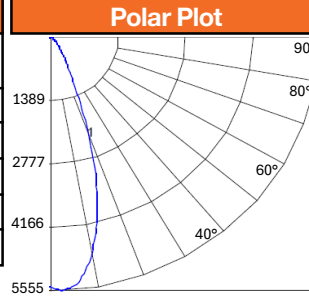

Zonal Lumen Summary		
Zone	Lumens	%Fixt
0-20	1360.36	64.9
0-30	1788.18	85.3
0-40	1940.32	92.6
0-60	2054.13	98.0
0-80	2079.81	99.3
0-90	2081.02	99.3