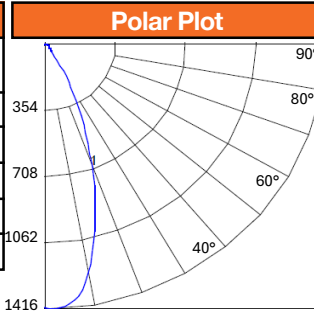

Zonal Lumen Summary		
Zone	Lumens	%Fixt
0-20	376.06	56.5
0-30	554.34	83.3
0-40	613.76	92.2
0-60	652.26	98
0-80	665.15	99.9
0-90	665.58	100

2" R/SQ-8W-24°

SKU: LED-DLJBX-TML-2-8W (24D)
LUMENS: 617
WATTAGE: 7.44
LER: 83
CCT/CRI: 27/30/35/40/50K / >90CRI
SPACING CRITERIA: 0.46 (0-180), 0.52 (90-270)

Illumination at a Distance		
Distance from Luminaire	Center Beam (fc)	Diameter of Beam (ft)
4'	95.22	2.22
6'	42.35	3.33
8'	23.26	4.44
10'	14.93	5.55
12'	10.46	6.66