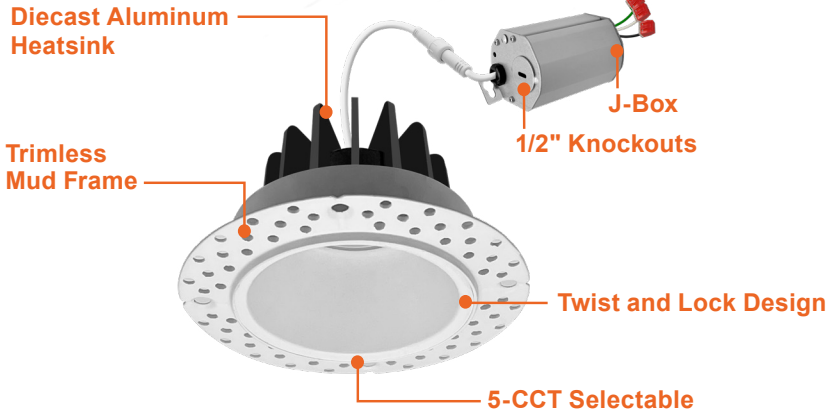

1. Only available in white

Optional Accessories (Order Separately)

| New Construction Plates | Extension Cables | Emergency Backup ¹ (field install) | Optics |
|--|--|--|---|
| CUNV-NC-ICAT-7H Universal Plate with hanging bars (Round fixtures only) | JBX-EXT-6'-2PIN 6' Extension | LED-EMB-25W-HV-0/10V-2P Up to 24W fixtures | OPTIC-35X17-24D 2" 24 Degree Field Install Lens |
| CUNV-JBX-RI-XL Universal Rough In Plate Extra long (Round fixtures only) | JBX-EXT-10'-2PIN 10' Extension | | OPTIC-35X17-60D 2" 60 Degree Field Install Lens |
| CUNV-NC-ICAT-6SQ 1, 2, 3.5, 4, 5, 6" w/ hanging bars. (Square fixtures only) | JBX-EXT-12'-2PIN 12' Extension | | OPTIC-63X22-24D 4" 24 Degree Field Install Lens |
| | | | OPTIC-63X22-60D 4" 60 Degree Field Install Lens |

1. Field installable. Lasts 90 minutes.

Specs and model numbers are subject to change with or without notice.

FEATURES

Round

Square

DIMENSIONS

4" R/SQ-15W-60°

SKU: LED-DLJXB-TML-4-15W (60D)
LUMENS: 1150
WATTAGE: 13.2
LER: 87
CCT/CRI: 27/30/35/40/50K / >90CRI
SPACING CRITERIA: 1.00 (0-180), 1.08 (90-270)