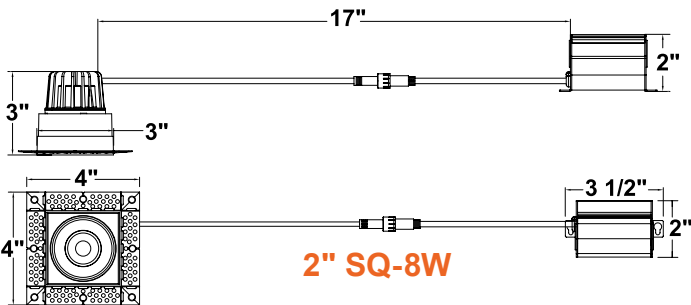

1. Field installable. Lasts 90 minutes.

Specs and model numbers are subject to change with or without notice.

FEATURES

Round

Square

DIMENSIONS

4" R/SQ-15W-60°

SKU: LED-DLJXB-TML-4-15W (60D)
LUMENS: 1150
WATTAGE: 13.2
LER: 87
CCT/CRI: 27/30/35/40/50K / >90CRI
SPACING CRITERIA: 1.00 (0-180), 1.08 (90-270)

| Illumination at a Distance | | |
|----------------------------|------------------|-----------------------|
| Distance from Luminaire | Center Beam (fc) | Diameter of Beam (ft) |
| 4' | 63.98 | 5.10 |
| 6' | 28.44 | 7.64 |
| 8' | 15.61 | 10.19 |
| 10' | 10.12 | 12.74 |
| 12' | 7.10 | 15.29 |