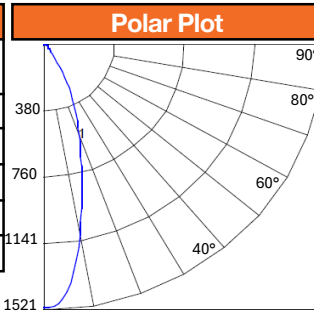

Zonal Lumen Summary		
Zone	Lumens	%Fixt
0-20	340.09	55.2
0-30	505.99	82.1
0-40	566.17	91.8
0-60	601.66	97.6
0-80	615.10	99.8
0-90	616.64	100