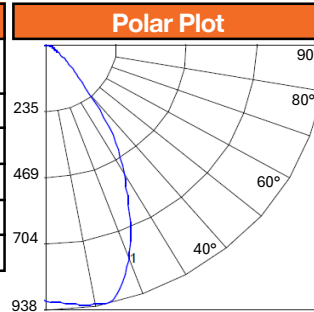

Zonal Lumen Summary		
Zone	Lumens	%Fixt
0-20	318.35	31.7
0-30	590.83	58.8
0-40	802.24	79.8
0-60	959.98	95.5
0-80	1001.36	99.6
0-90	1005.49	100.0

2" R/SQ-15W-38°

SKU: LED-DLJXB-TML-2-15W (38D)
LUMENS: 1092
WATTAGE: 12.89
LER: 85
CCT/CRI: 27/30/35/40/50K / >90CRI
SPACING CRITERIA: 0.60 (0-180), 0.58 (90-270)

Illumination at a Distance		
Distance from Luminaire	Center Beam (fc)	Diameter of Beam (ft)
4'	149.12	2.60
6'	66.31	3.90
8'	36.47	5.20
10'	23.51	6.50
12'	16.44	7.80