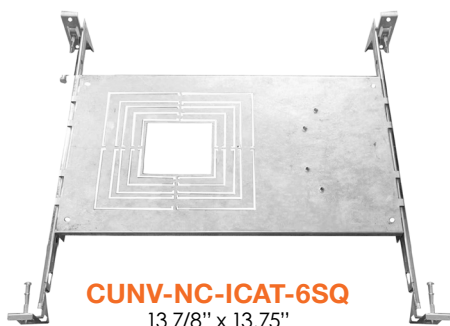

2" LED Downlights: Trimless-Line

5-CCT Selectable

CUNV-NC-ICAT-7H
Universal Pre-Mounting Plate
13 7/8" x 15 1/8"

CUNV-JBX-RI-XL
7" x 26"

CUNV-NC-ICAT-6SQ
13 7/8" x 13.75"

JBX-EXT
6' / 10' / 12' Extension Cable