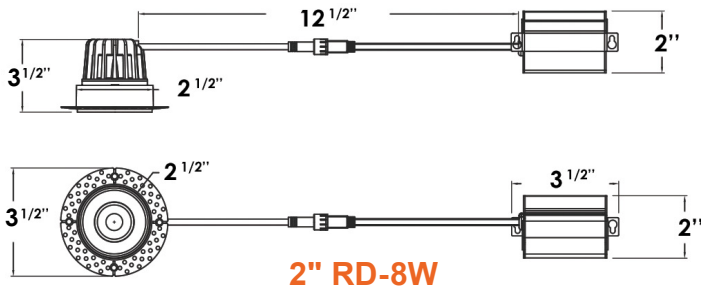

1. Only available in white

Optional Accessories (Order Separately)

| New Construction Plates | Extension Cables | Emergency Backup ¹ (field install) | Optics |
|--|--|--|---|
| CUNV-NC-ICAT-7H Universal Plate with hanging bars (Round fixtures only) | JBX-EXT-6'-2PIN 6' Extension | LED-EMB-25W-HV-0/10V-2P Up to 24W fixtures | OPTIC-35X17-24D 2" 24 Degree Field Install Lens |
| CUNV-JBX-RI-XL Universal Rough In Plate Extra long (Round fixtures only) | JBX-EXT-10'-2PIN 10' Extension | | OPTIC-35X17-60D 2" 60 Degree Field Install Lens |
| CUNV-NC-ICAT-6SQ 1, 2, 3.5, 4, 5, 6" w/ hanging bars. (Square fixtures only) | JBX-EXT-12'-2PIN 12' Extension | | OPTIC-63X22-24D 4" 24 Degree Field Install Lens |
| | | | OPTIC-63X22-60D 4" 60 Degree Field Install Lens |

1. Field installable. Lasts 90 minutes.

Specs and model numbers are subject to change with or without notice.

FEATURES

Round

Square

DIMENSIONS

4" R/SQ-15W-60°

SKU: LED-DLJXB-TML-4-15W (60D)
LUMENS: 1150
WATTAGE: 13.2
LER: 87
CCT/CRI: 27/30/35/40/50K / >90CRI
SPACING CRITERIA: 1.00 (0-180), 1.08 (90-270)

| Illumination at a Distance | | |
|----------------------------|------------------|-----------------------|
| Distance from Luminaire | Center Beam (fc) | Diameter of Beam (ft) |
| 4' | 63.98 | 5.10 |
| 6' | 28.44 | 7.64 |
| 8' | 15.61 | 10.19 |
| 10' | 10.12 | 12.74 |
| 12' | 7.10 | 15.29 |