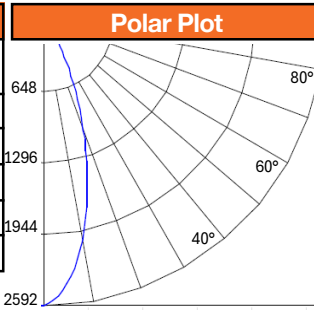

Zonal Lumen Summary		
Zone	Lumens	%Fixt
0-20	662.76	57.4
0-30	978.81	84.7
0-40	1081.65	93.6
0-60	1131.21	97.9
0-80	1146.32	99.2
0-90	1147.19	99.3

4" R/SQ-15W-24°

SKU: LED-DLJXB-TML-4-15W (24D)
LUMENS: 1166
WATTAGE: 13.22
LER: 88
CCT/CRI: 27/30/35/40/50K / >90CRI
SPACING CRITERIA: 0.42 (0-180), 0.50 (90-270)

Illumination at a Distance		
Distance from Luminaire	Center Beam (fc)	Diameter of Beam (ft)
4'	289.27	1.77
6'	128.62	2.66
8'	70.83	3.55
10'	45.65	4.43
12'	31.75	5.32