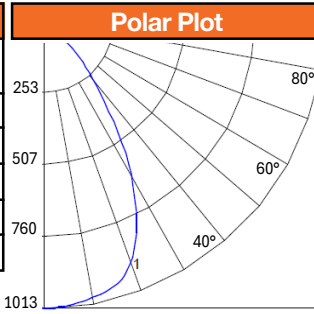

1. Field installable. Lasts 90 minutes.

Specs and model numbers are subject to change with or without notice.

FEATURES

Round

Square

DIMENSIONS

4" R/SQ-15W-60°

SKU: LED-DLJXB-TML-4-15W (60D)
LUMENS: 1150
WATTAGE: 13.2
LER: 87
CCT/CRI: 27/30/35/40/50K / >90CRI
SPACING CRITERIA: 1.00 (0-180), 1.08 (90-270)

| Illumination at a Distance | | |
|----------------------------|------------------|-----------------------|
| Distance from Luminaire | Center Beam (fc) | Diameter of Beam (ft) |
| 4' | 63.98 | 5.10 |
| 6' | 28.44 | 7.64 |
| 8' | 15.61 | 10.19 |
| 10' | 10.12 | 12.74 |
| 12' | 7.10 | 15.29 |