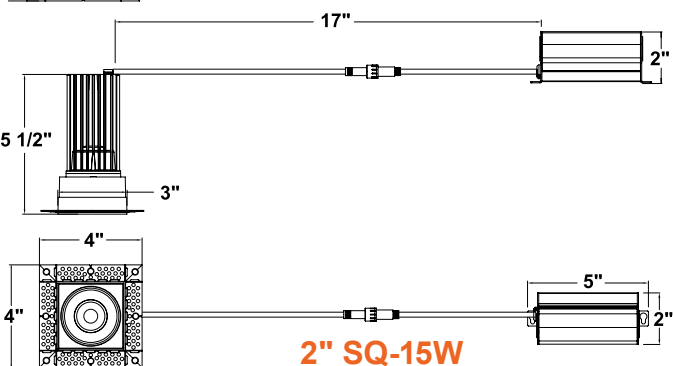

1. Field installable. Lasts 90 minutes.

Specs and model numbers are subject to change with or without notice.

FEATURES

Round

Square

DIMENSIONS

4" R/SQ-15W-60°

SKU: LED-DLJXB-TML-4-15W (60D)
LUMENS: 1150
WATTAGE: 13.2
LER: 87
CCT/CRI: 27/30/35/40/50K / >90CRI
SPACING CRITERIA: 1.00 (0-180), 1.08 (90-270)

| Illumination at a Distance | | |
|----------------------------|------------------|-----------------------|
| Distance from Luminaire | Center Beam (fc) | Diameter of Beam (ft) |
| 4' | 63.98 | 5.10 |
| 6' | 28.44 | 7.64 |
| 8' | 15.61 | 10.19 |
| 10' | 10.12 | 12.74 |
| 12' | 7.10 | 15.29 |