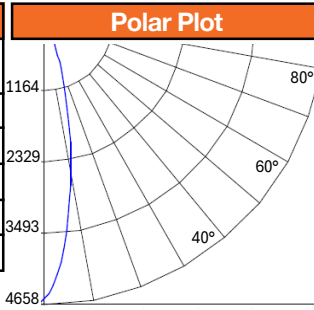

Zonal Lumen Summary		
Zone	Lumens	%Fixt
0-20	839.95	72.0
0-30	1044.47	89.6
0-40	1095.88	94.0
0-60	1144.81	98.2
0-80	1157.12	99.2
0-90	1157.84	99.3

2" R/SQ-15W-60°

SKU: LED-DLJXB-TML-2-15W (60D)
LUMENS: 1005
WATTAGE: 13.15
LER: 76
CCT/CRI: 27/30/35/40/50K / >90CRI
SPACING CRITERIA: 0.96 (0-180), 0.90 (90-270)

Illumination at a Distance		
Distance from Luminaire	Center Beam (fc)	Diameter of Beam (ft)
4'	57.24	4.62
6'	25.41	6.93
8'	13.96	9.24
10'	9.44	11.55
12'	6.35	13.86