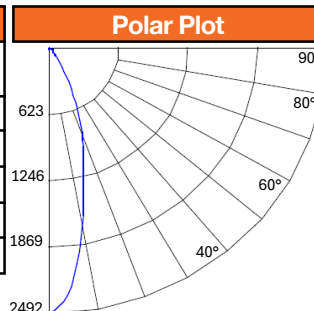

Zonal Lumen Summary		
Zone	Lumens	%Fixt
0-20	553.99	55.0
0-30	822.42	81.6
0-40	920.52	91.3
0-60	982.41	97.5
0-80	1005.51	99.7
0-90	1008.16	100.0