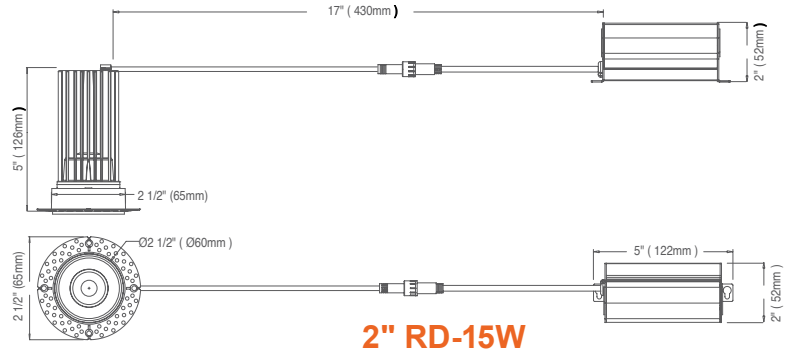

1. Field installable. Lasts 90 minutes.

Specs and model numbers are subject to change with or without notice.

FEATURES

Round

Square

DIMENSIONS

4" R/SQ-15W-60°

SKU: LED-DLJXB-TML-4-15W (60D)
LUMENS: 1150
WATTAGE: 13.2
LER: 87
CCT/CRI: 27/30/35/40/50K / >90CRI
SPACING CRITERIA: 1.00 (0-180), 1.08 (90-270)

| Illumination at a Distance | | |
|----------------------------|------------------|-----------------------|
| Distance from Luminaire | Center Beam (fc) | Diameter of Beam (ft) |
| 4' | 63.98 | 5.10 |
| 6' | 28.44 | 7.64 |
| 8' | 15.61 | 10.19 |
| 10' | 10.12 | 12.74 |
| 12' | 7.10 | 15.29 |