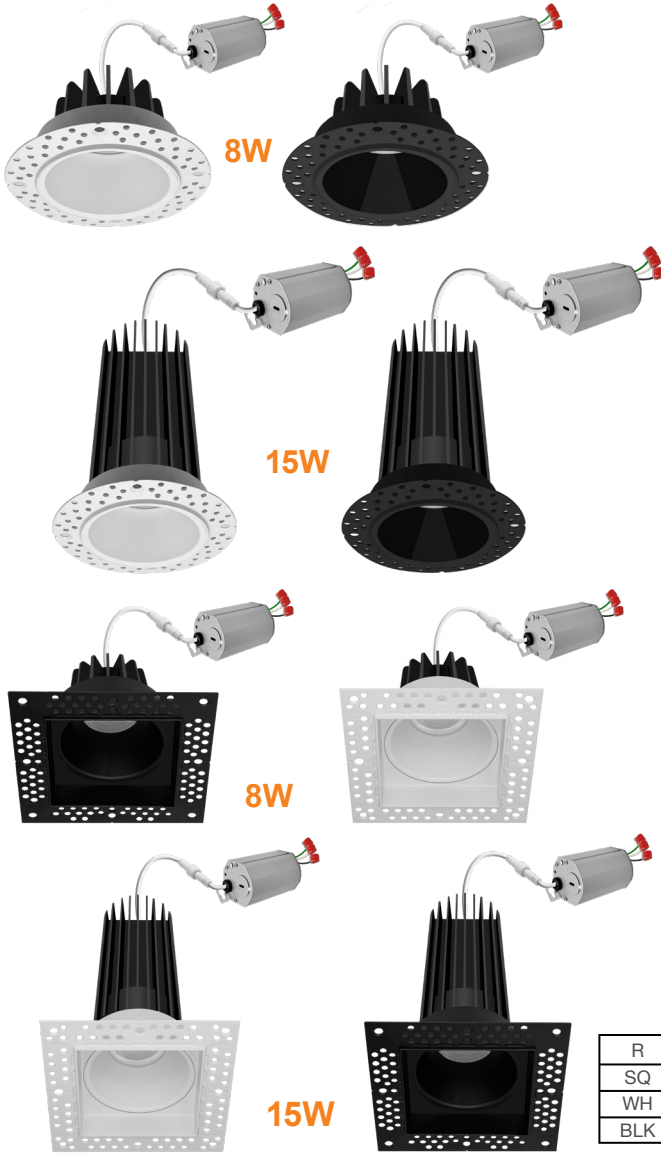

LED Downlights: Trimless-Line

5-CCT Selectable

| | |
|-----|--------|
| R | Round |
| SQ | Square |
| WH | White |
| BLK | Black |

Detail Specification:

- Finish: White, Black
- Wet Location Rated
- Beam Angle: 38° standard, other options available
- Chip: COB Chip, R9 >50, CRI >90
- 2 Step MacAdam Ellipses
- Operating Temperature: -40° - 114° F
- Lens: Clear
- Average life (L70) of 50,000 hours

Applications:

- General Recessed Lighting
- Residential & Multifamily
- Office and Meeting Rooms
- Education, Healthcare, Retail, Hospitality

Product Information:

- 5-CCT Selectable: 27/30/35/40/50K
- Mud-In ring included with each fixture
- Various sizes, finishes, and trims available
- Metal housing and trim for better heat dissipation
- Gimbal models available on a separate spec sheet
- Optional emergency backup available: delivers full lumens in EM mode up to 25W

Driver Options:

- 120V Triac Dimmable
- Built in 2.5Kv Surge Protector
- Flicker Free

Mounting & Installation:

- Cut Out Dimension:
 - 2" Round: 2-3/5"
 - 4" Round: 3-7/8"
 - 2" Square: 2-7/8" x 2-7/8"
 - 4" Square: 3-7/8" x 3-7/8"
- Optional new construction plate available
- This fixture does not fit into a recessed can
- Can be removed from below the ceiling for service or replacement
- Pre-wired junction box with circuit wiring built in (3 in/ 3 out)