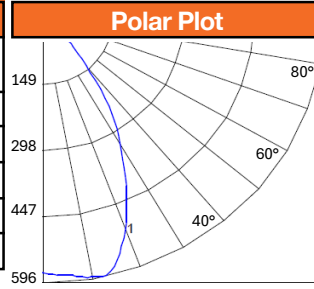

2" R/SQ-8W-60°

SKU: LED-DLJBX-TML-2-8W (60D)
LUMENS: 633
WATTAGE: 7.55
LER: 84
CCT/CRI: 27/30/35/40/50K / >90CRI
SPACING CRITERIA: 0.96 (0-180), 0.90 (90-270)

Illumination at a Distance		
Distance from Luminaire	Center Beam (fc)	Diameter of Beam (ft)
4'	36.21	4.62
6'	16.09	6.93
8'	8.85	9.24
10'	5.66	11.55
12'	3.92	13.86

Zonal Lumen Summary		
Zone	Lumens	%Fixt
0-20	200.99	31.7
0-30	372.44	58.8
0-40	505.12	79.7
0-60	604.69	95.5
0-80	630.79	99.6
0-90	633.40	100

2" R/SQ-8W-38°

SKU: LED-DLJBX-TML-2-8W (38D)
LUMENS: 666
WATTAGE: 7.49
LER: 89
CCT/CRI: 27/30/35/40/50K / >90CRI
SPACING CRITERIA: 0.64 (0-180), 0.60 (90-270)

Illumination at a Distance		
Distance from Luminaire	Center Beam (fc)	Diameter of Beam (ft)
4'	89.09	2.68
6'	39.57	4.02
8'	21.76	5.35
10'	14.07	6.69
12'	9.71	8.03