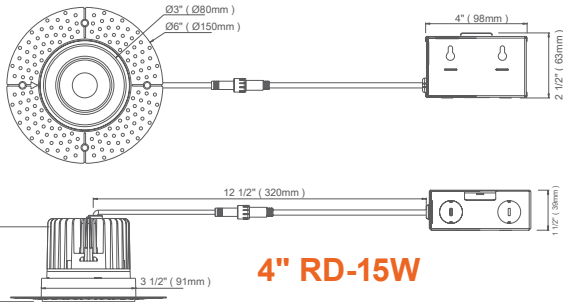

1. Field installable. Lasts 90 minutes.

Specs and model numbers are subject to change with or without notice.

FEATURES

Round

Square

DIMENSIONS

4" R/SQ-15W-60°

SKU: LED-DLJXB-TML-4-15W (60D)
LUMENS: 1150
WATTAGE: 13.2
LER: 87
CCT/CRI: 27/30/35/40/50K / >90CRI
SPACING CRITERIA: 1.00 (0-180), 1.08 (90-270)

| Illumination at a Distance | | |
|----------------------------|------------------|-----------------------|
| Distance from Luminaire | Center Beam (fc) | Diameter of Beam (ft) |
| 4' | 63.98 | 5.10 |
| 6' | 28.44 | 7.64 |
| 8' | 15.61 | 10.19 |
| 10' | 10.12 | 12.74 |
| 12' | 7.10 | 15.29 |