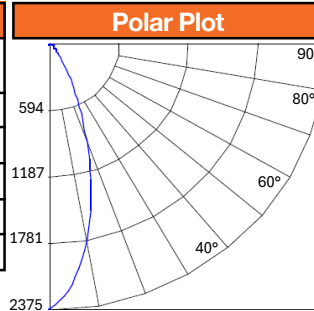

Zonal Lumen Summary		
Zone	Lumens	%Fixt
0-20	599.18	54.9
0-30	879.24	80.5
0-40	986.78	90.4
0-60	1065.33	97.6
0-80	1090.78	99.9
0-90	1091.90	100

2" R/SQ-15W-24°

SKU: LED-DLJXB-TML-2-15W (24D)
LUMENS: 1008
WATTAGE: 12.47
LER: 81
CCT/CRI: 27/30/35/40/50K / >90CRI
SPACING CRITERIA: 0.50 (0-180), 0.48 (90-270)

Illumination at a Distance		
Distance from Luminaire	Center Beam (fc)	Diameter of Beam (ft)
4'	157.29	2.14
6'	69.94	3.22
8'	38.57	4.29
10'	24.71	5.36
12'	17.18	6.43