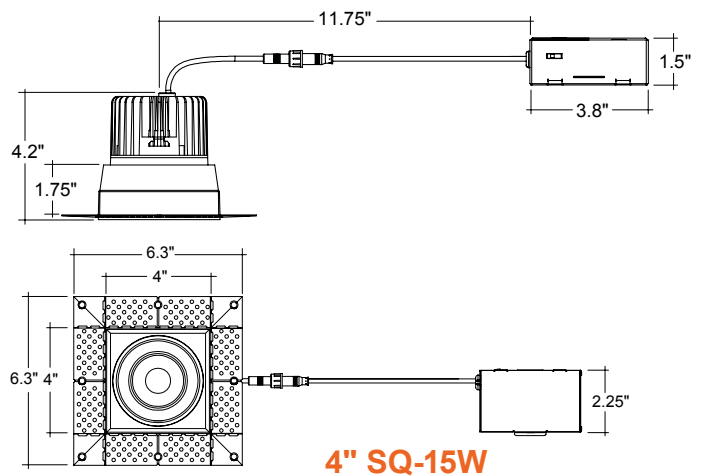

1. Field installable. Lasts 90 minutes.

Specs and model numbers are subject to change with or without notice.

FEATURES

Round

Square

DIMENSIONS

4" R/SQ-15W-60°

SKU: LED-DLJXB-TML-4-15W (60D)
LUMENS: 1150
WATTAGE: 13.2
LER: 87
CCT/CRI: 27/30/35/40/50K / >90CRI
SPACING CRITERIA: 1.00 (0-180), 1.08 (90-270)