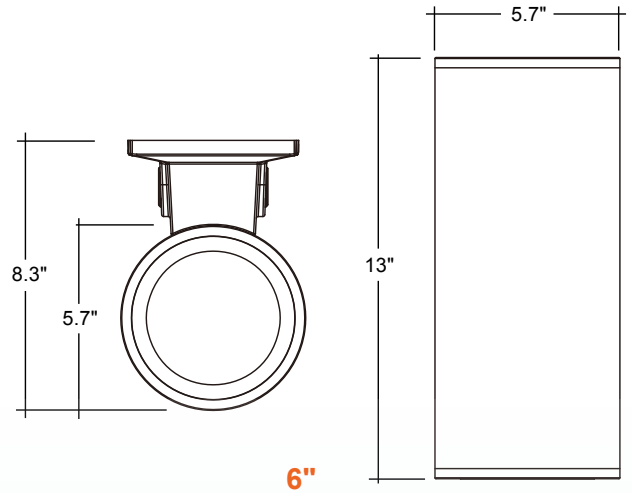

### Mounting & Installation:

- Mounts to 3 or 4" J-box
- Covers a standard 4" recessed j-box

3-CCT Selectable

**DIMENSIONS**

**ACCESSORIES**

**BEAM**

| Accessory Model   | Description                               |
|-------------------|---|
| CYA-UD-4-OPTIC-15 | Cylinder: ARCY-Line Optic (Field Install) |
| CYA-UD-6-OPTIC-15 | Cylinder: ARCY-Line Optic (Field Install) |
| CYA-UD-4-OPTIC-60 | Cylinder: ARCY-Line Optic (Field Install) |
| CYA-UD-6-OPTIC-60 | Cylinder: ARCY-Line Optic (Field Install) |