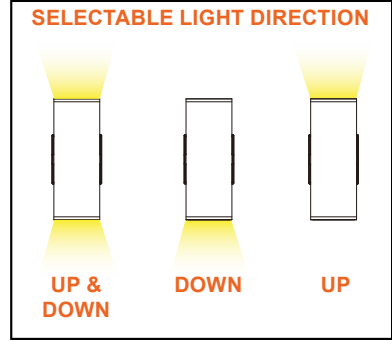

### Detail Specification:

- Finish: Bronze, Black, White
- IP Rating: Wet Location IP65
- Beam Angle: 40° standard (other optics available)
- CCT: 30/40/50K Selectable
- Chip: SMD 2835, R9 >50, CRI >80
- Operating Temperature: -40° - 122° F
- Lens: Clear glass with optics
- Average life (L70) of 50,000 hours

Specs and model numbers are subject to change with or without notice.

**FEATURES**

Die-Cast Aluminum

Corrosion Free Powder Coat

Clear Lens with Optics

Light Direction

3-Power Selectable

Selectable Photocell