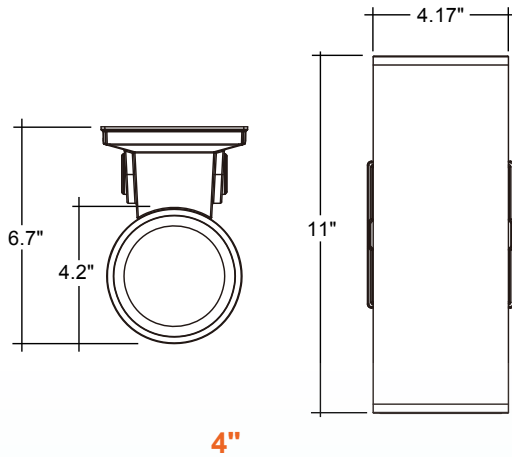

### Mounting & Installation:

- Mounts to 3 or 4" J-box
- Covers a standard 4" recessed j-box

3-CCT Selectable

**DIMENSIONS**

**ACCESSORIES**

**BEAM**

| Accessory Model   | Description                               |
|-------------------|---|
| CYA-UD-4-OPTIC-15 | Cylinder: ARCY-Line Optic (Field Install) |
| CYA-UD-6-OPTIC-15 | Cylinder: ARCY-Line Optic (Field Install) |
| CYA-UD-4-OPTIC-60 | Cylinder: ARCY-Line Optic (Field Install) |
| CYA-UD-6-OPTIC-60 | Cylinder: ARCY-Line Optic (Field Install) |