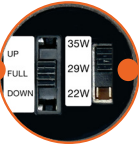

Specs and model numbers are subject to change with or without notice.

**FEATURES**

Die-Cast Aluminum

Corrosion Free Powder Coat

Clear Lens with Optics

Light Direction

3-Power Selectable

Selectable Photocell