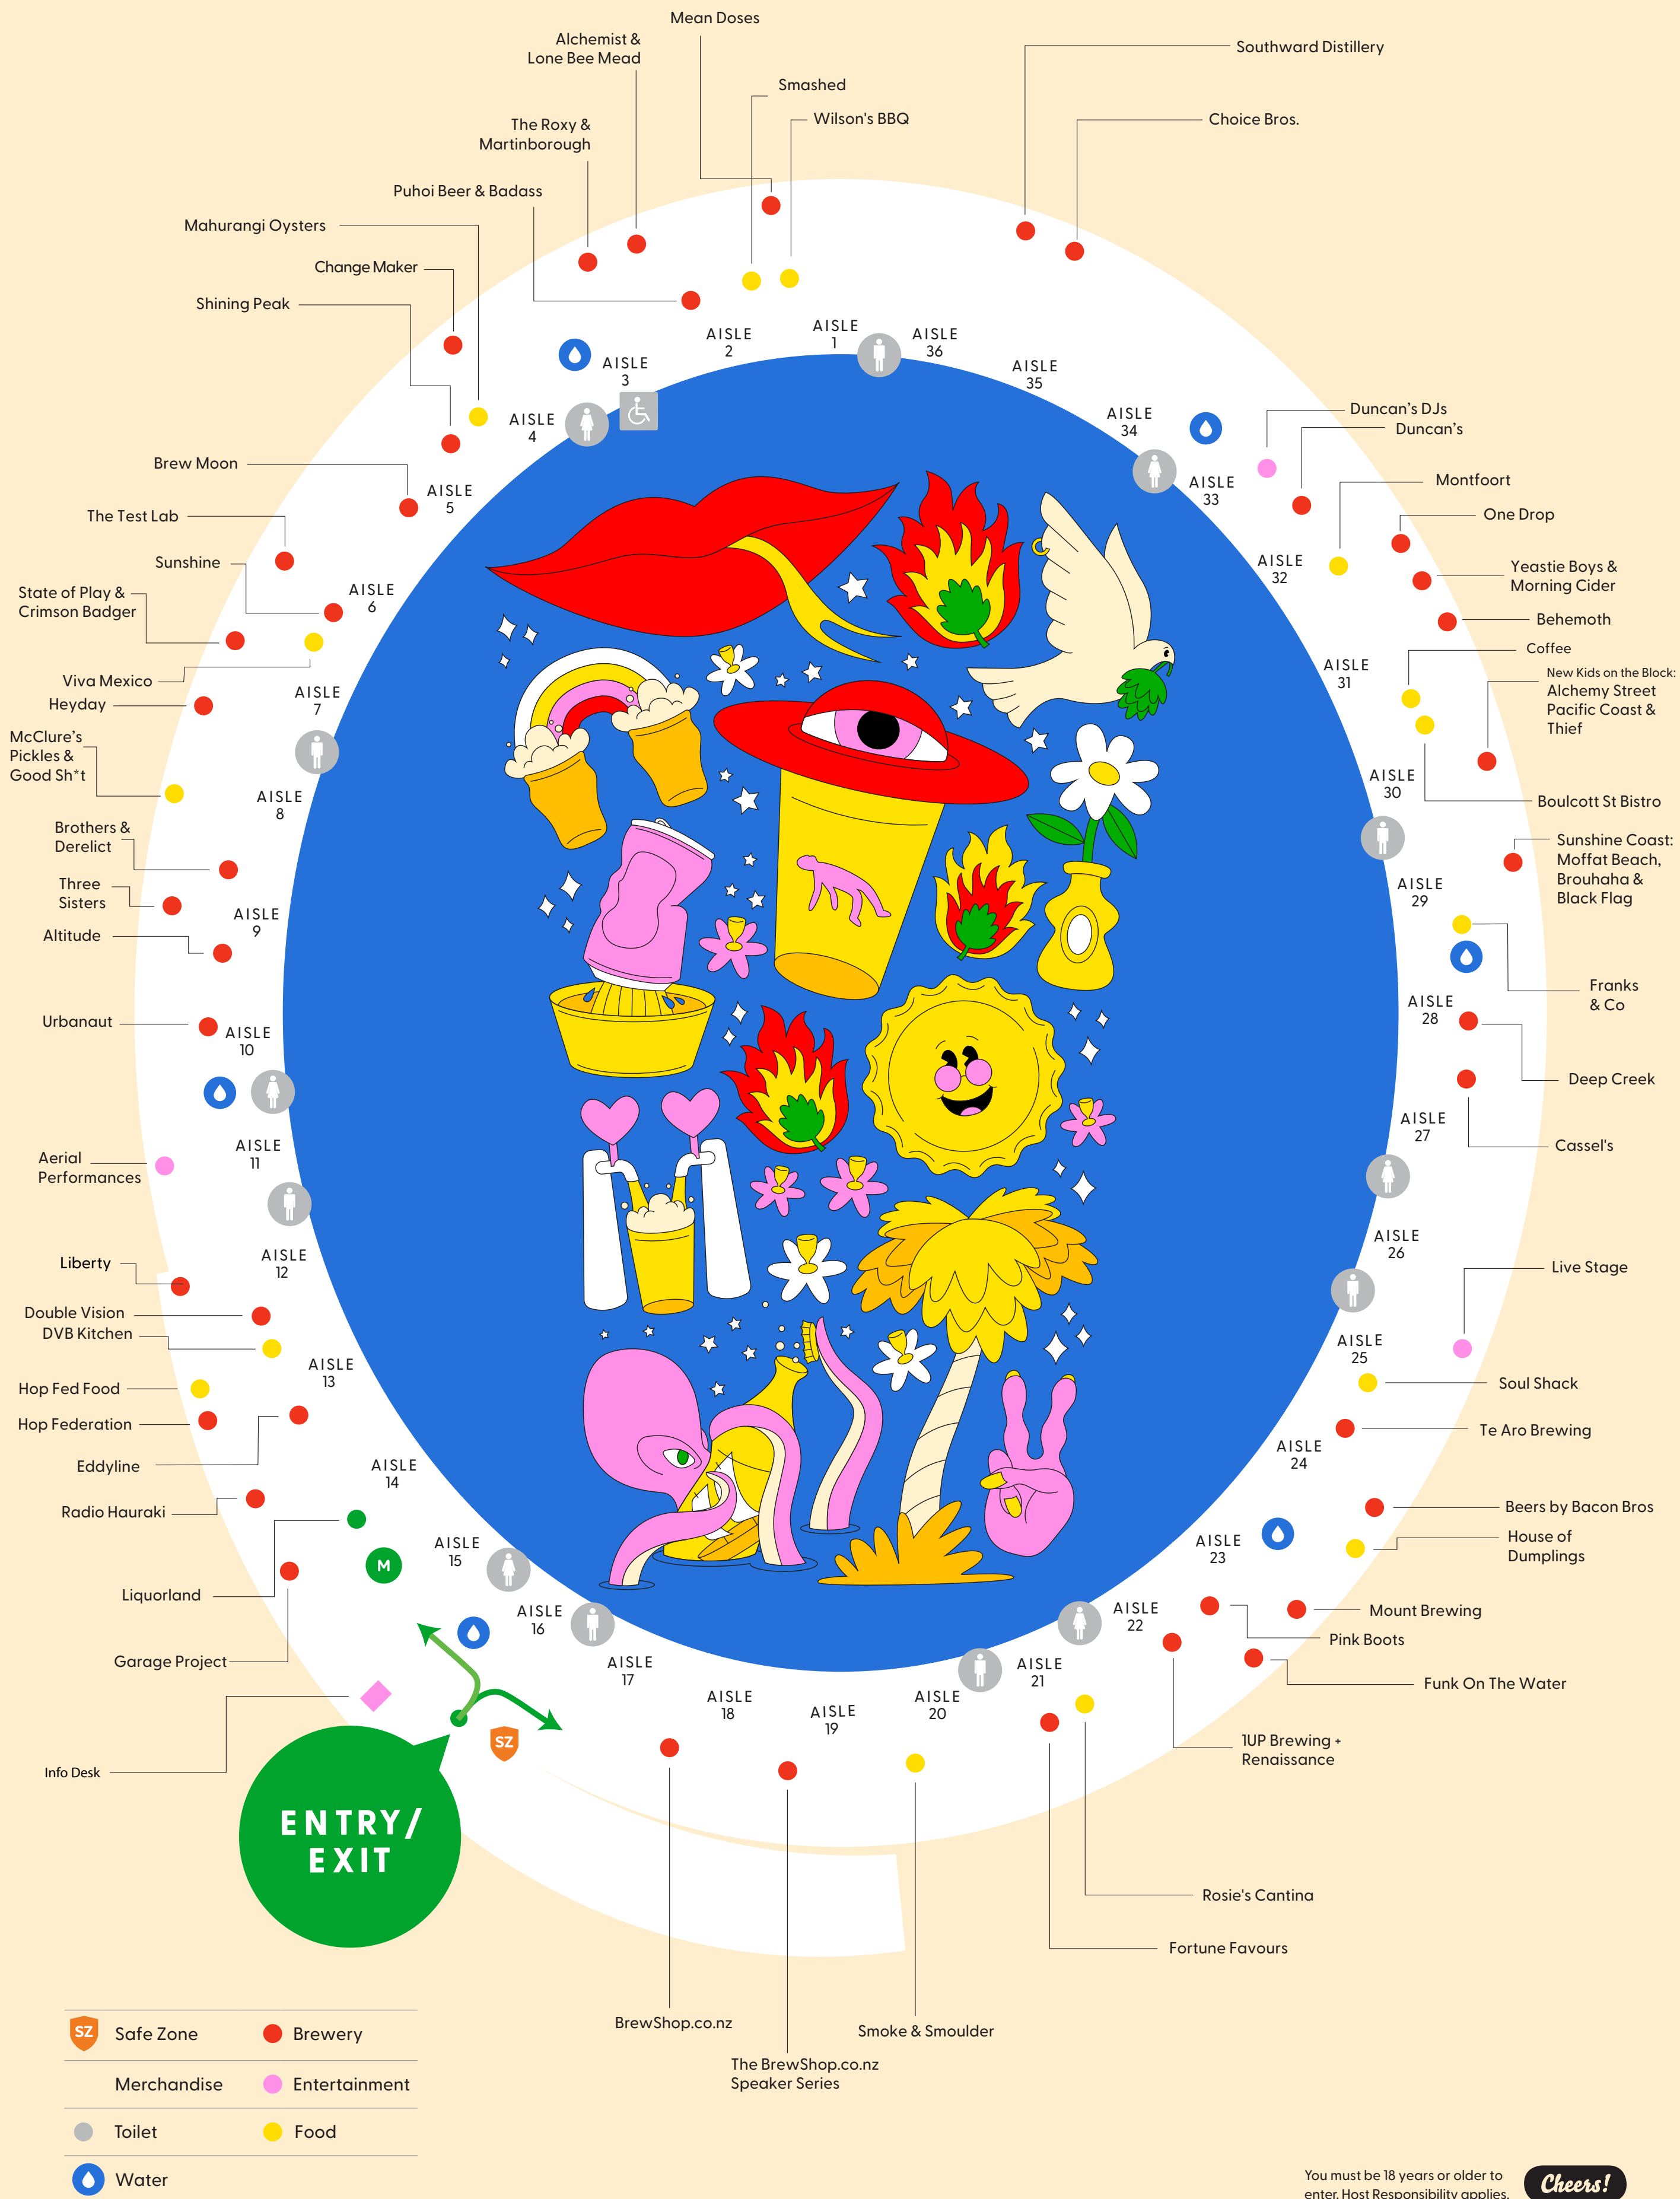

BEERVANA

FESTIVAL MAP

You must be 18 years or older to enter. Host Responsibility applies.

Cheers!