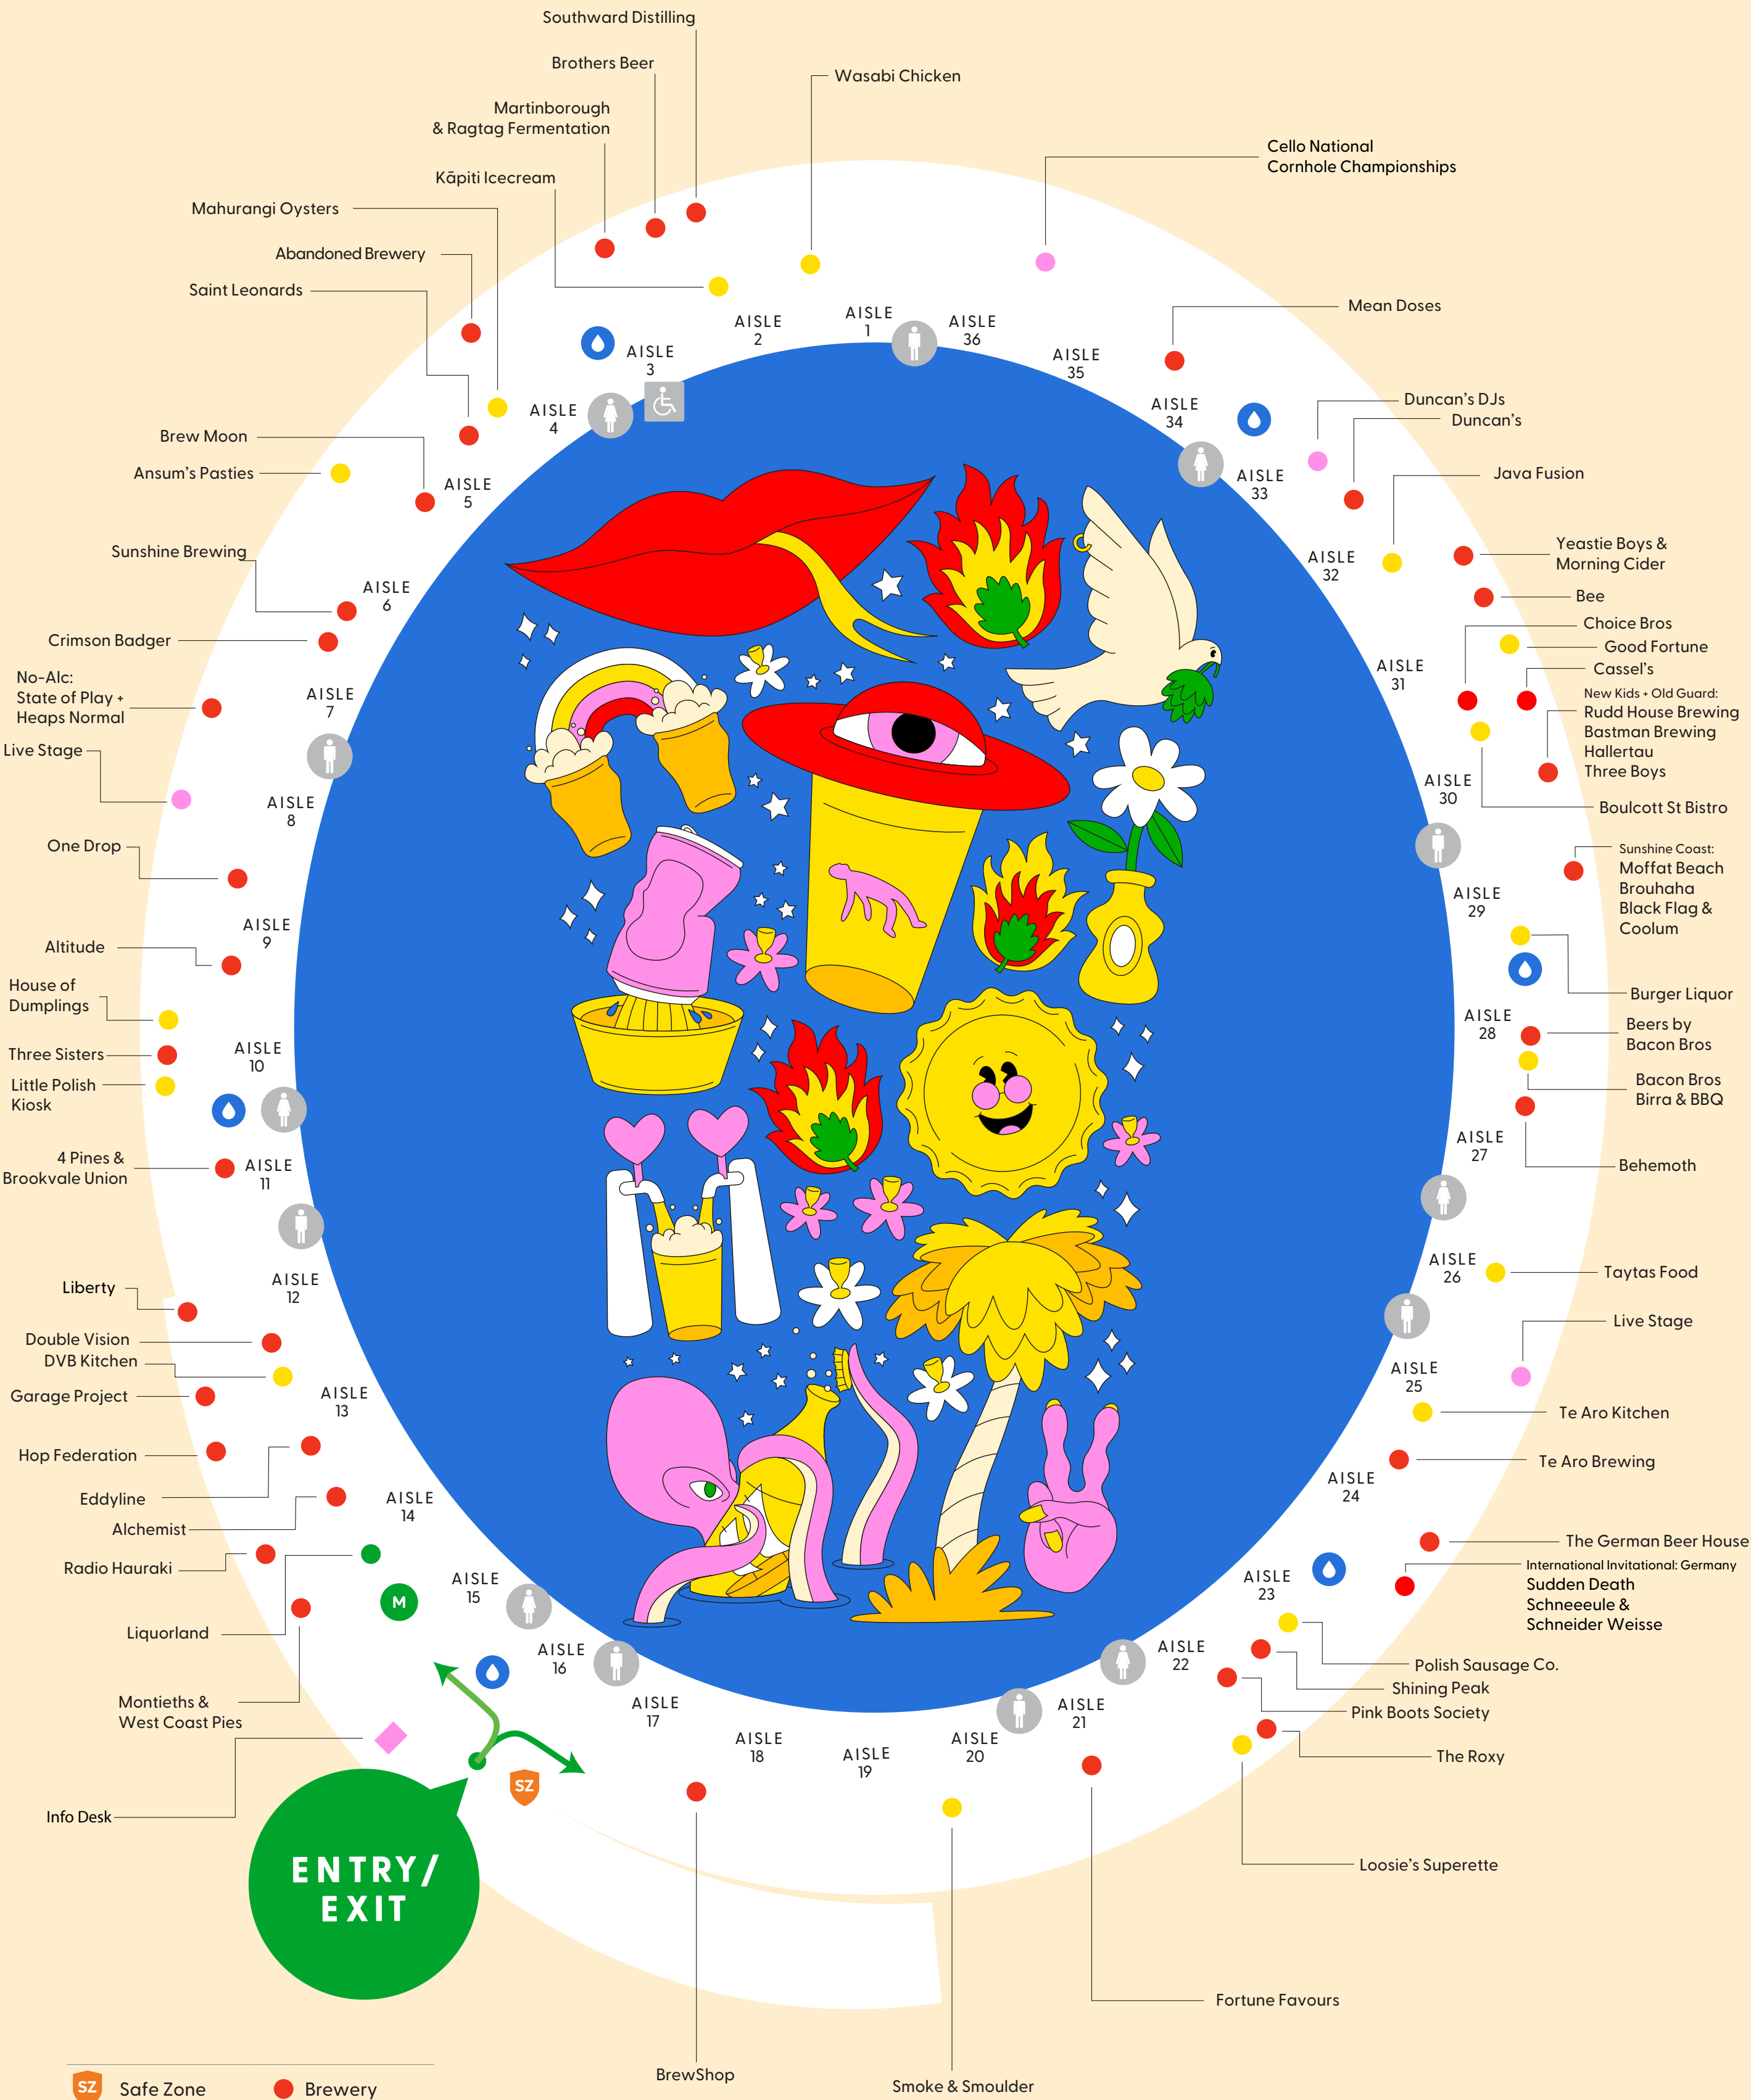

# BEERVANA

## FESTIVAL MAP

You must be 18 years or older to enter. Host Responsibility applies.