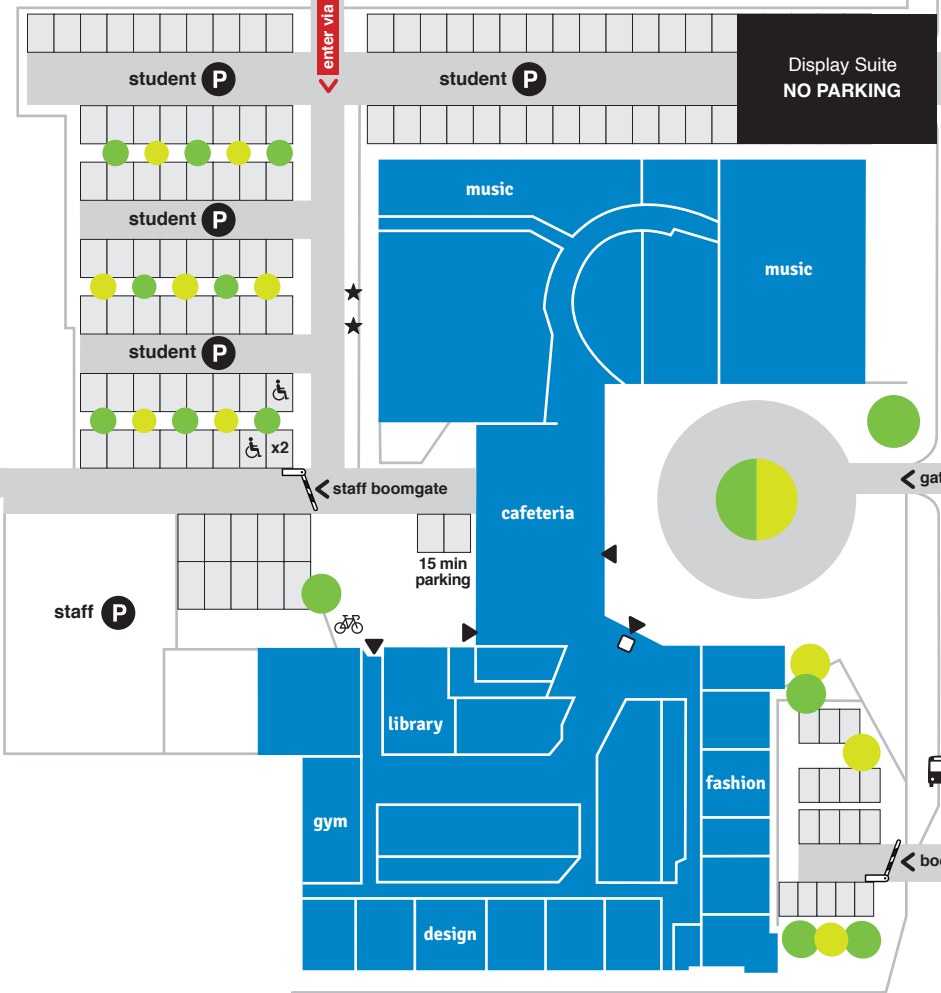

N

map not to scale

enter via gate N4 SPRING ST

CLOSED

WELLINGTON ROAD

NELSON ROAD

Staff **P**

Boomgate/Carpark E7
(booking required)

Victoria Crescent

2 hour parking along
Victoria Crescent

Student carpark
Boomgate E6

Student
(undercover) **P**

Staff
(undercover) **P**

1

2

To Doncaster ↑

MAP NOT TO SCALE

ARNOLD STREET

Boomgate E4

Carpark entry

Boomgate E3

ELGAR ROAD

7

Please note: A left turn only is permitted into and out of the entrance to carpark E8

Boomgate E2

2 hour parking along
Kingsley Gardens

covered walkway

♿x2

4 The Atrium

3 Student Life

Bridge walk

Carpark
(undercover) **P**