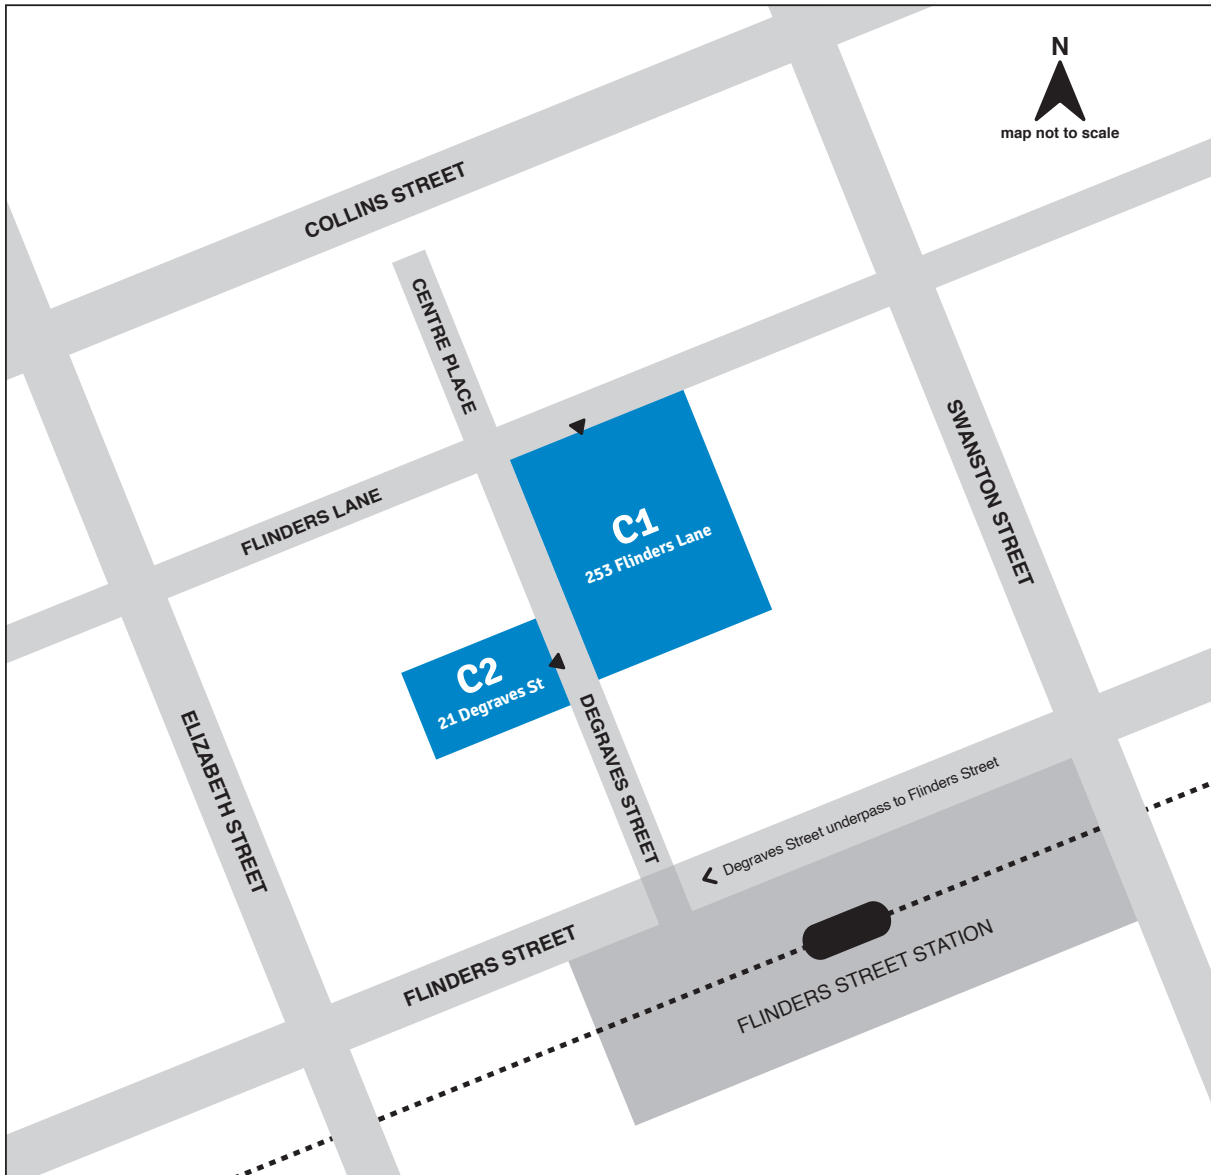

CAE – CITY

A 21 Degraves Street, Melbourne

B 253 Flinders Lane, Melbourne

KEY

- | | | | |
|----------------------------------|---------------------------|---------------------|--------------------|
| ▶ entrances | Ⓟ available parking areas | - - - tram route | 🚲 bicycle racks |
| ◻ entrances with disabled access | ♿ disabled parking | - · - · train route | ☎ public telephone |
| 🚧 boomgate (restricted parking) | 🚌 bus stop | ★ ticket machine | |