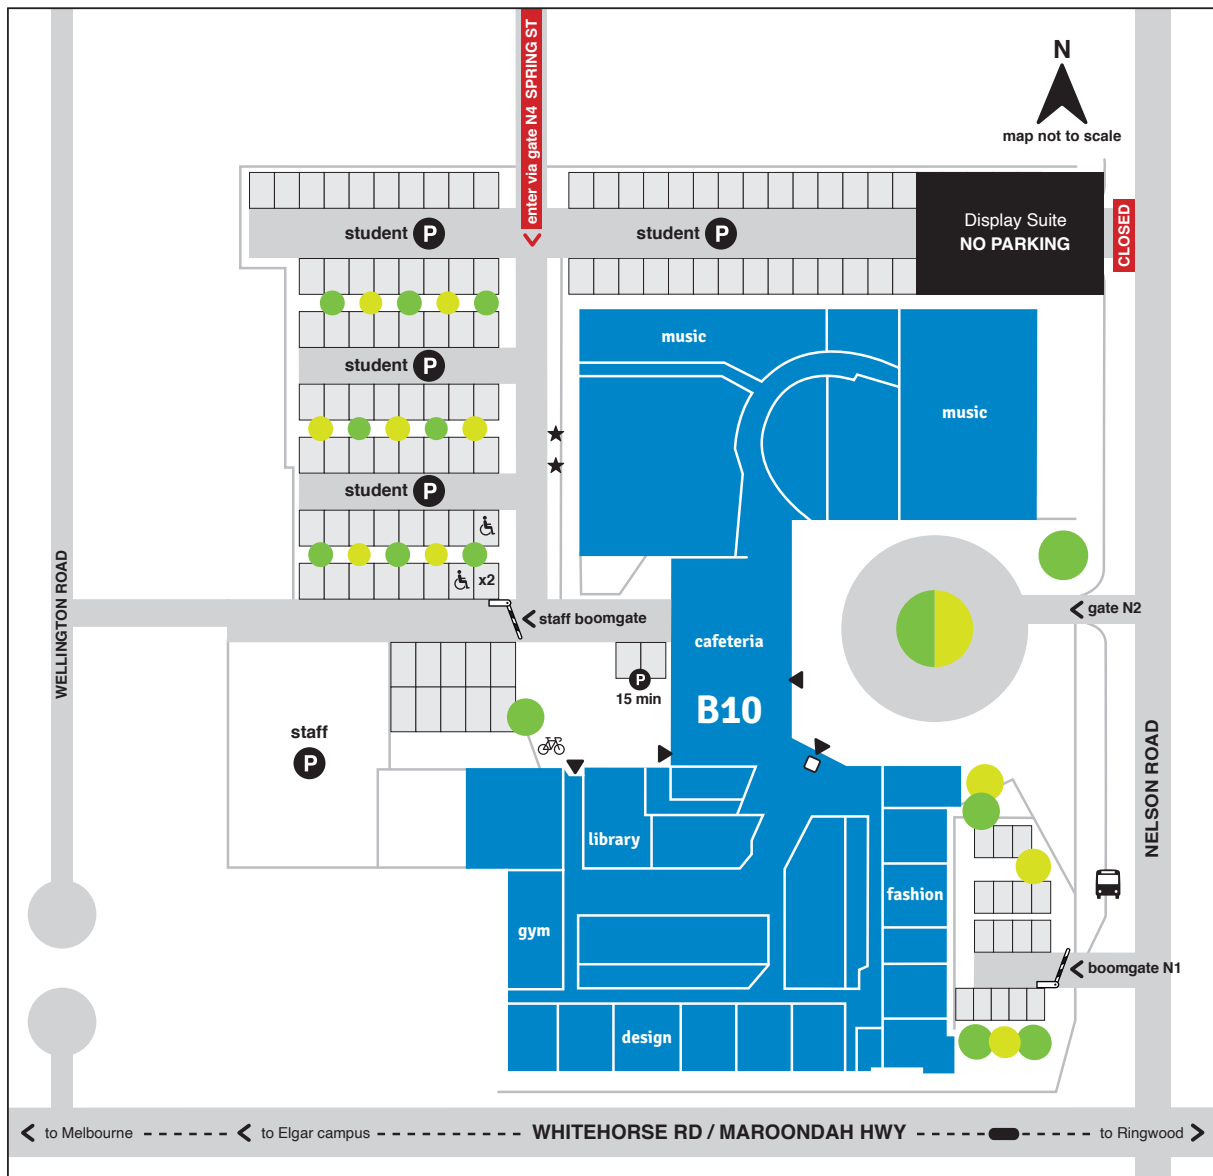

## NELSON

853 Whitehorse Road, Box Hill

### KEY

- |   |                                |   |                         |           |                |   |                  |
|---|--------------------------------|---|-------------------------|-----------|----------------|---|------------------|
| ▶ | entrances                      | P | available parking areas | - - -     | tram route     | 🚲 | bicycle racks    |
| ◻ | entrances with disabled access | ♿ | disabled parking        | - · - · - | train route    | ☎ | public telephone |
| 🚧 | boomgate (restricted parking)  | 🚌 | bus stop                | ★         | ticket machine |   |                  |