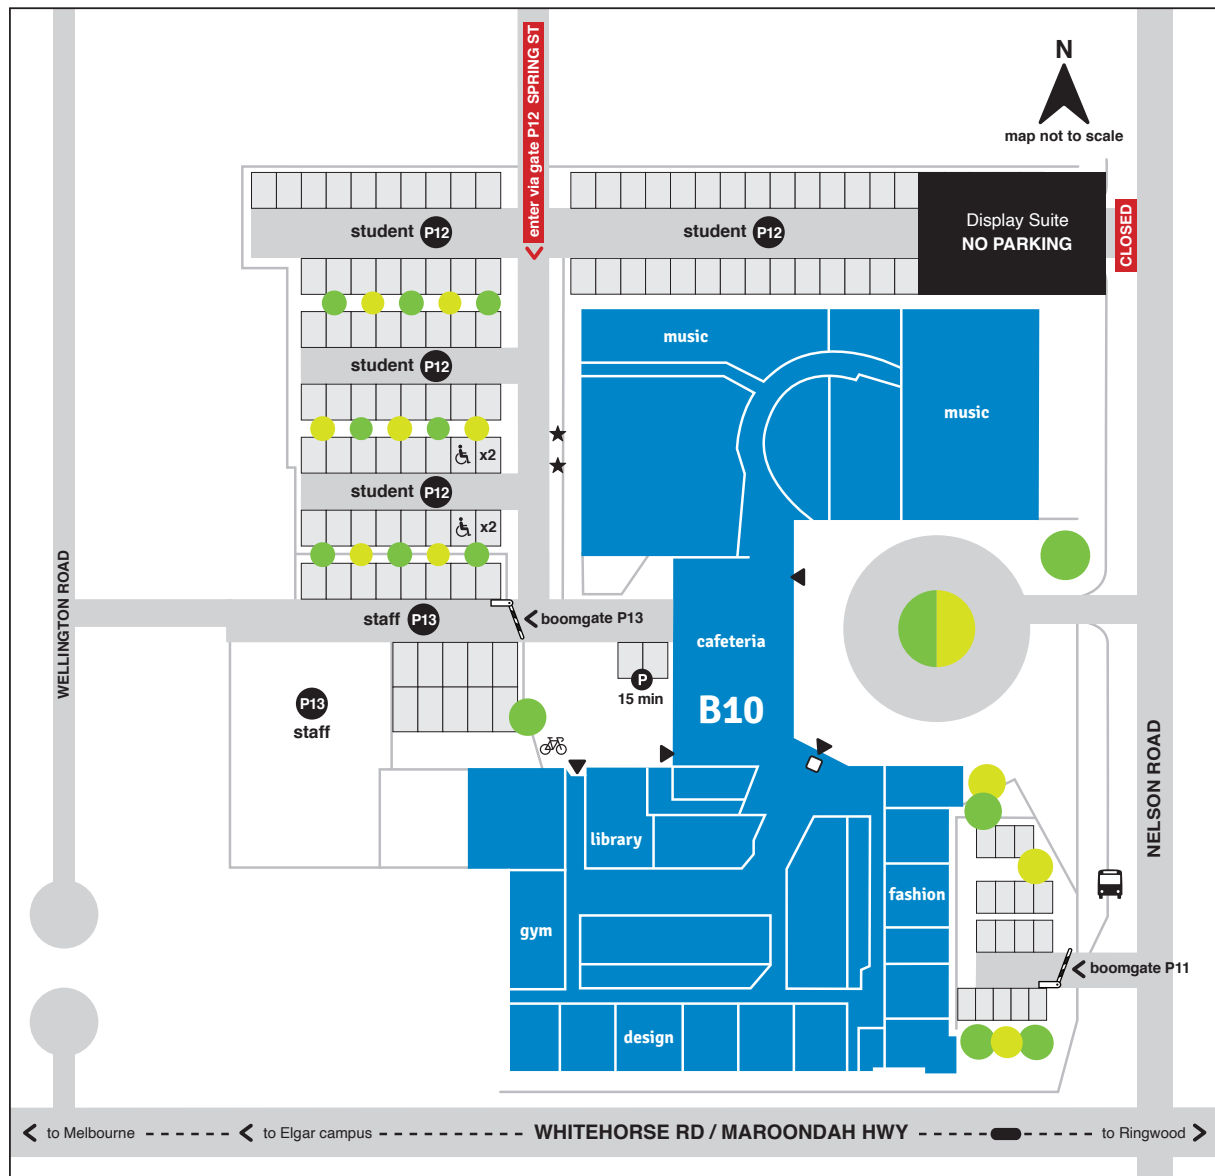

NELSON

853 Whitehorse Road, Box Hill

KEY

▶	entrances	P	available parking areas	- - -	tram route	🚲	bicycle racks
◻	entrances with disabled access	♿	disabled parking	- · - · -	train route	☎	public telephone
🚧	boomgate (restricted parking)	🚌	bus stop	★	ticket machine		