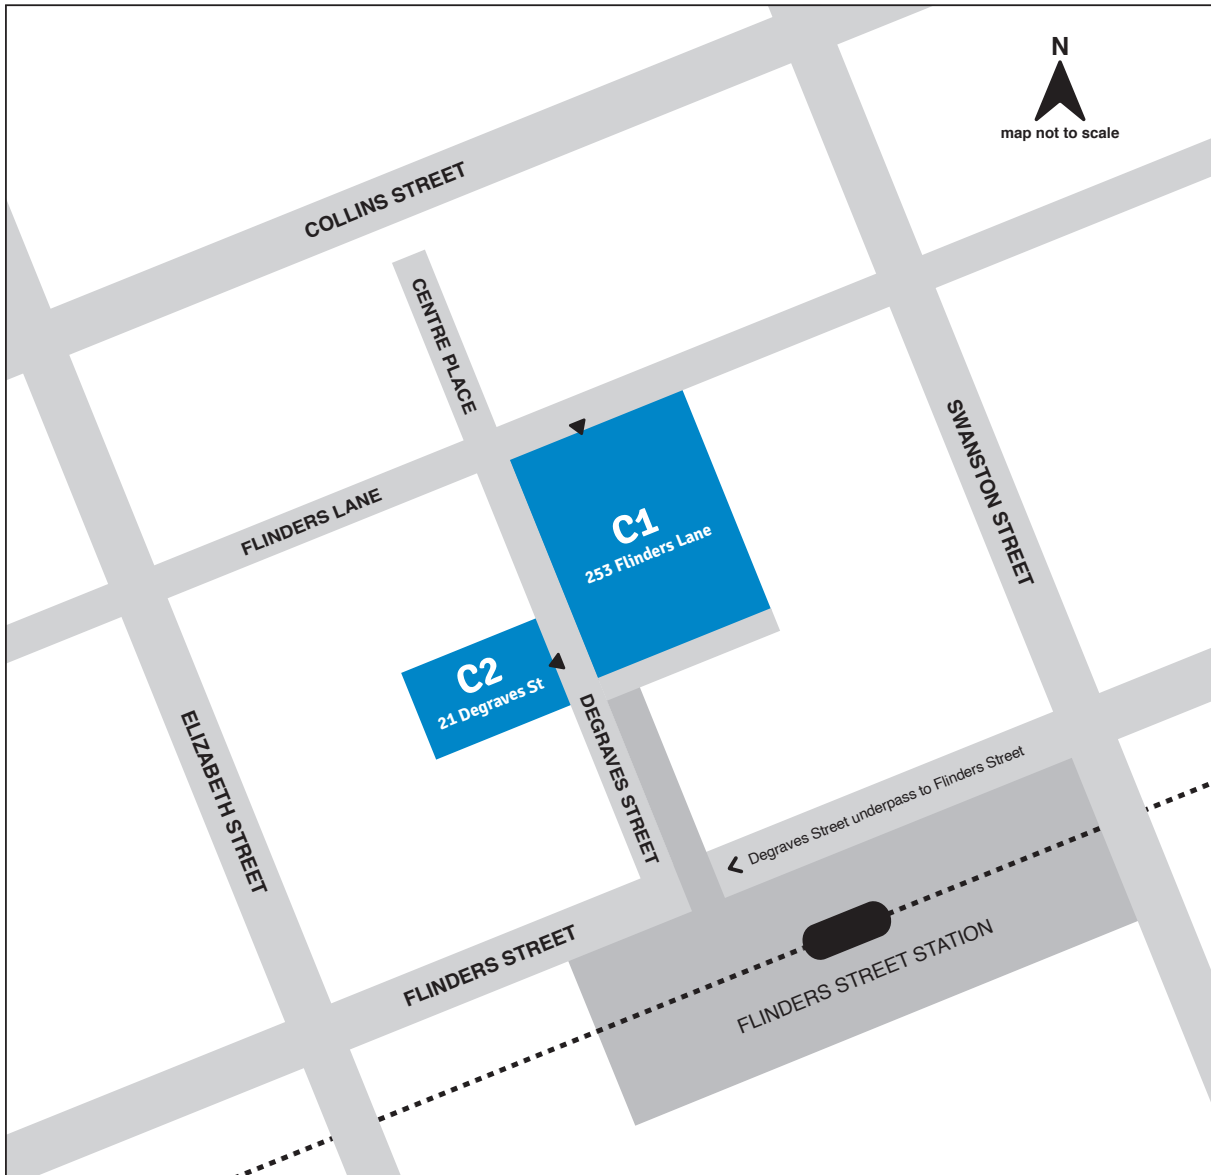

CAE – CITY

A 21 Degraves Street, Melbourne

B 253 Flinders Lane, Melbourne

KEY

- | | | | |
|----------------------------------|---------------------------|------------------|--------------------|
| ▶ entrances | Ⓟ available parking areas | - - - tram route | 🚲 bicycle racks |
| ◻ entrances with disabled access | ♿ disabled parking | ⋯ train route | ☎ public telephone |
| 🚧 boomgate (restricted parking) | 🚌 bus stop | ★ ticket machine | |