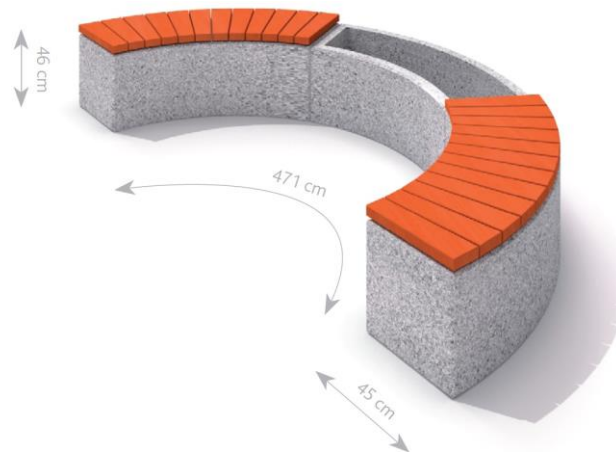

### **Concrete planter set with bench 01**

Code – KT-05-CR-002

Material –concrete, wood spruce

Weight- 870 kg

## Colors of concrete

River stone

River stone colored red

Grits white-black 1

Grits black -white 2

Granite grits

Sienna grits

White grits