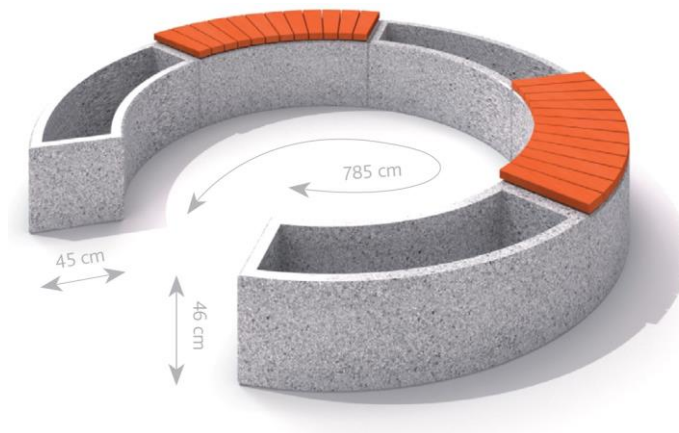

### **Concrete planter set with bench 02**

Code – KT-05-CR-003

Material –concrete, wood spruce

Weight- 1450 kg