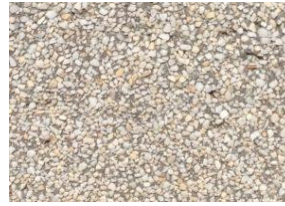

Concrete planter set with bench 04

Code – KT-05-CR-006

Material –concrete, wood spruce

Weight- 950 kg

Colors of concrete

River stone

River stone colored red

Grits white-black 1

Grits black -white 2

Granite grits

Sienna grits

White grits

Colors of wood

Oak

Mahogany

Dark nut