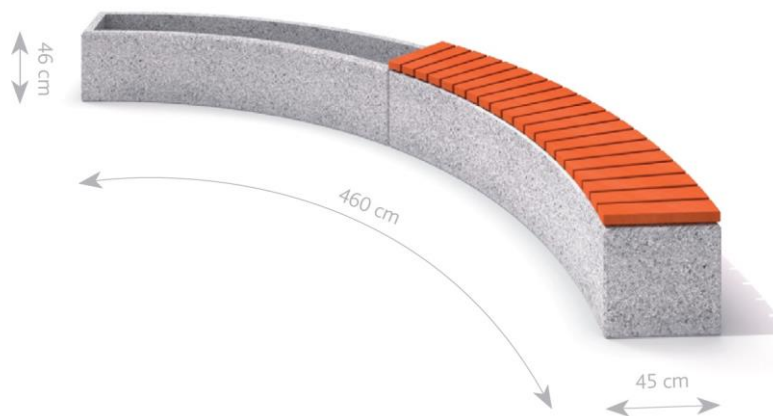

Concrete planter set with bench 04

Code – KT-05-CR-006

Material –concrete, wood spruce

Weight- 950 kg

Colors of concrete

River stone

River stone colored red

Grits white-black 1