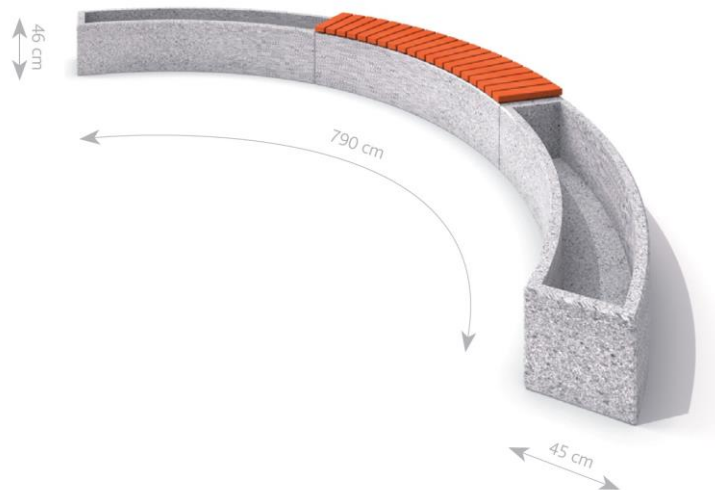

### Concrete planter set with bench 05

Code – KT-05-CR-007

Material –concrete, wood spruce

Weight- 1400 kg