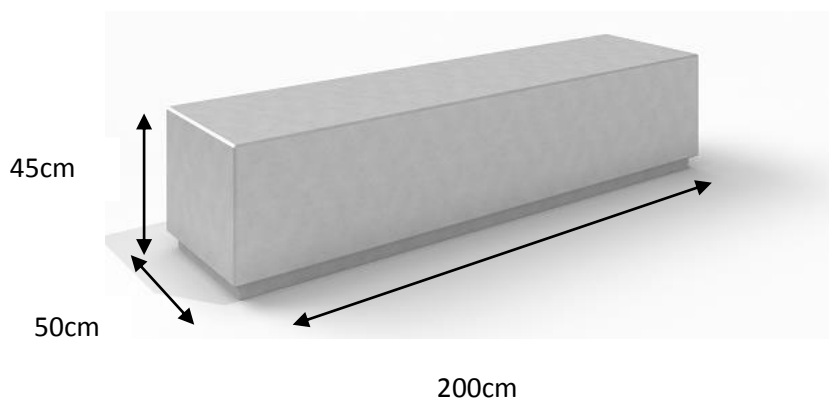

DECO white concrete bench 5

Code – ST-01-DCRB-005

DECO grey concrete bench 5

Code – ST-01-DCRS-005

Dimensions – 2,0x 0,50 x 0, 45m

Weight –750/1.100kg

Material – concrete, wood spruce

Colors of wood