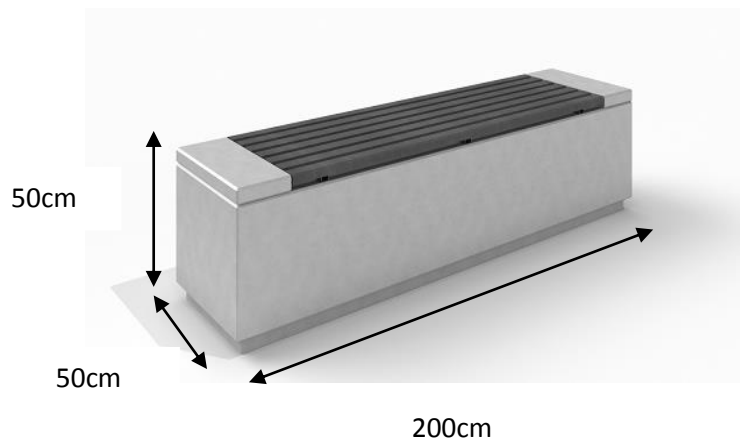

DECO white concrete bench 2

Code – ST-01-DCRB-002

DECO grey concrete bench 2

Code – ST-01-DCRS-002

Dimensions – 2,0x 0,50 x 0, 50m

Weight – 750/1.100kg

Material – concrete, wood spruce

Colors of wood