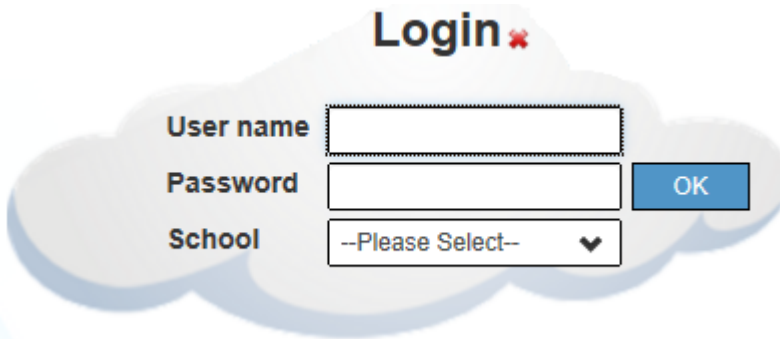

Welcome to the Reading Cloud Guide

The Reading Cloud is a fantastic online reading community. When first loading the Reading Cloud users will be presented with the following screen.

Click on **Login** from the top right

This will then open the log in screen

Enter the normal **user name** and **password** used to log onto the library system. Under the **School** option type in the name of the school and select it from the list. Then click **OK** to login.