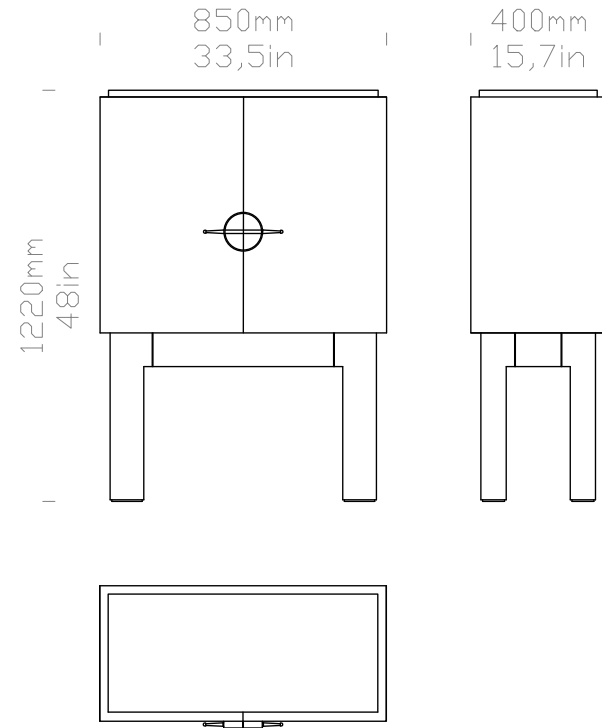

VEERMAKERS

Chop Cabinet

Available in

Walnut Classic with a clear satin coat.

Mahogany Classic with a clear satin coat.

Oak Classic with a clear satin coat.

The cabinet's interior is sycamore maple with adjustable shelves that can be enhanced with added drawers for more storage options.

Dimensions

L 85 x D 40 x H 122 cm / L 33,5 x D 15,7 x H 48 in

Made in Stockholm, Sweden / Fiskars, Finland

Made to order, ships in 12-14 weeks

Each piece is unique, with shapes and shades varying slightly.