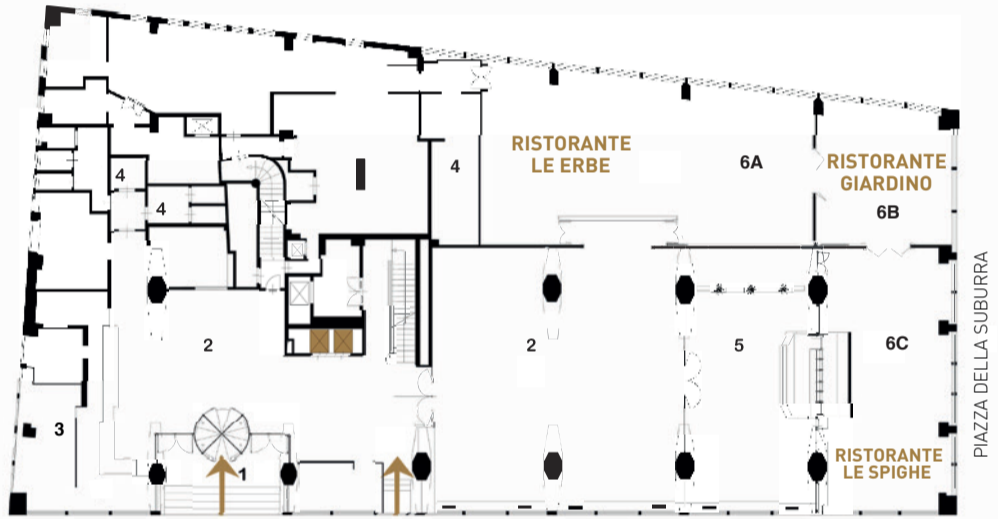

American Breakfast Buffet | 3 Restaurant Rooms up to 186 seats | American Bar | Roman, Italian and International cuisine | Gluten Free Menu | Private spaces suitable for Weddings, Business Meetings, Private and Business Events.

LEVEL - 2

LEVEL - 1

INGRESSO MAIN ENTRANCE **GROUND FLOOR**
VIA CAVOUR

Legenda

- 1 Main Entrance
- 2 Hall
- 3 Reception
- 4 Toilette
- 5 American Bar
- 6 Restaurants
- A Le Erbe
- B Giardino
- C Le Spighe
- 7 Meeting Room Tevere
- 8 Meeting Room Aniene
- 9 Meeting Room Velino
- 10 Meeting Room Cesarini
- Saletta A,B,C
- Elevator

GRAND HOTEL PALATINO ROMA

PLAN YOUR EVENT

MEETING ROOM | SETUP AND MAXIMUM CAPACITY OF SETUP

MEETING ROOMS

**DIMENSION
HXWXL**

FLOOR

AREA

NATURAL LIGHT

BANQUET

COCKTAIL

BOARDROOM

U-SHAPE

CLASSROOM

THEATRE

MEETING ROOMS	DIMENSION HXWXL	FLOOR	AREA	NATURAL LIGHT	BANQUET	COCKTAIL	BOARDROOM	U-SHAPE	CLASSROOM	THEATRE
CESARINI	4x14,3x20,65	-2	295	☀	180	300	80	70	100	200
SALETTA A	3x5,1x6,15	-2	31		-	-	14	15	10	20
SALETTA B	3x5,1x6,75	-2	35		-	-	16	15	14	20
SALETTA C	3x5,1x6,75	-2	30		-	-	16	15	14	20
TEVERE	3x11x14	-1	153	☀	80	100	42	35	50	90
ANIENE	2,5x6,5x5,4	-1	38		-	-	20	15	15	20
VELINO	2,8x2x4,4	-1	13		-	-	8	-	-	8
BUSINESS ROOM 109	3x5,1x3,8	1	19,38	☀	-	-	10	8	8	14
BUSINESS ROOM 111	3x5,1x3,8	1	19,38	☀	-	-	10	8	8	14
BUSINESS ROOM 117	3x3,8x5,55	1	21,09	☀	-	-	10	8	8	14
RISTORANTE LE ERBE	4x7x13	Ground	139	☀	90	120	-	-	-	-
SALA GIARDINO	4x5x5	Ground	56	☀	44	45	-	-	-	-
RISTORANTE LE SPIGHE	4x5x10	Ground	84	☀	52	75	-	-	-	-