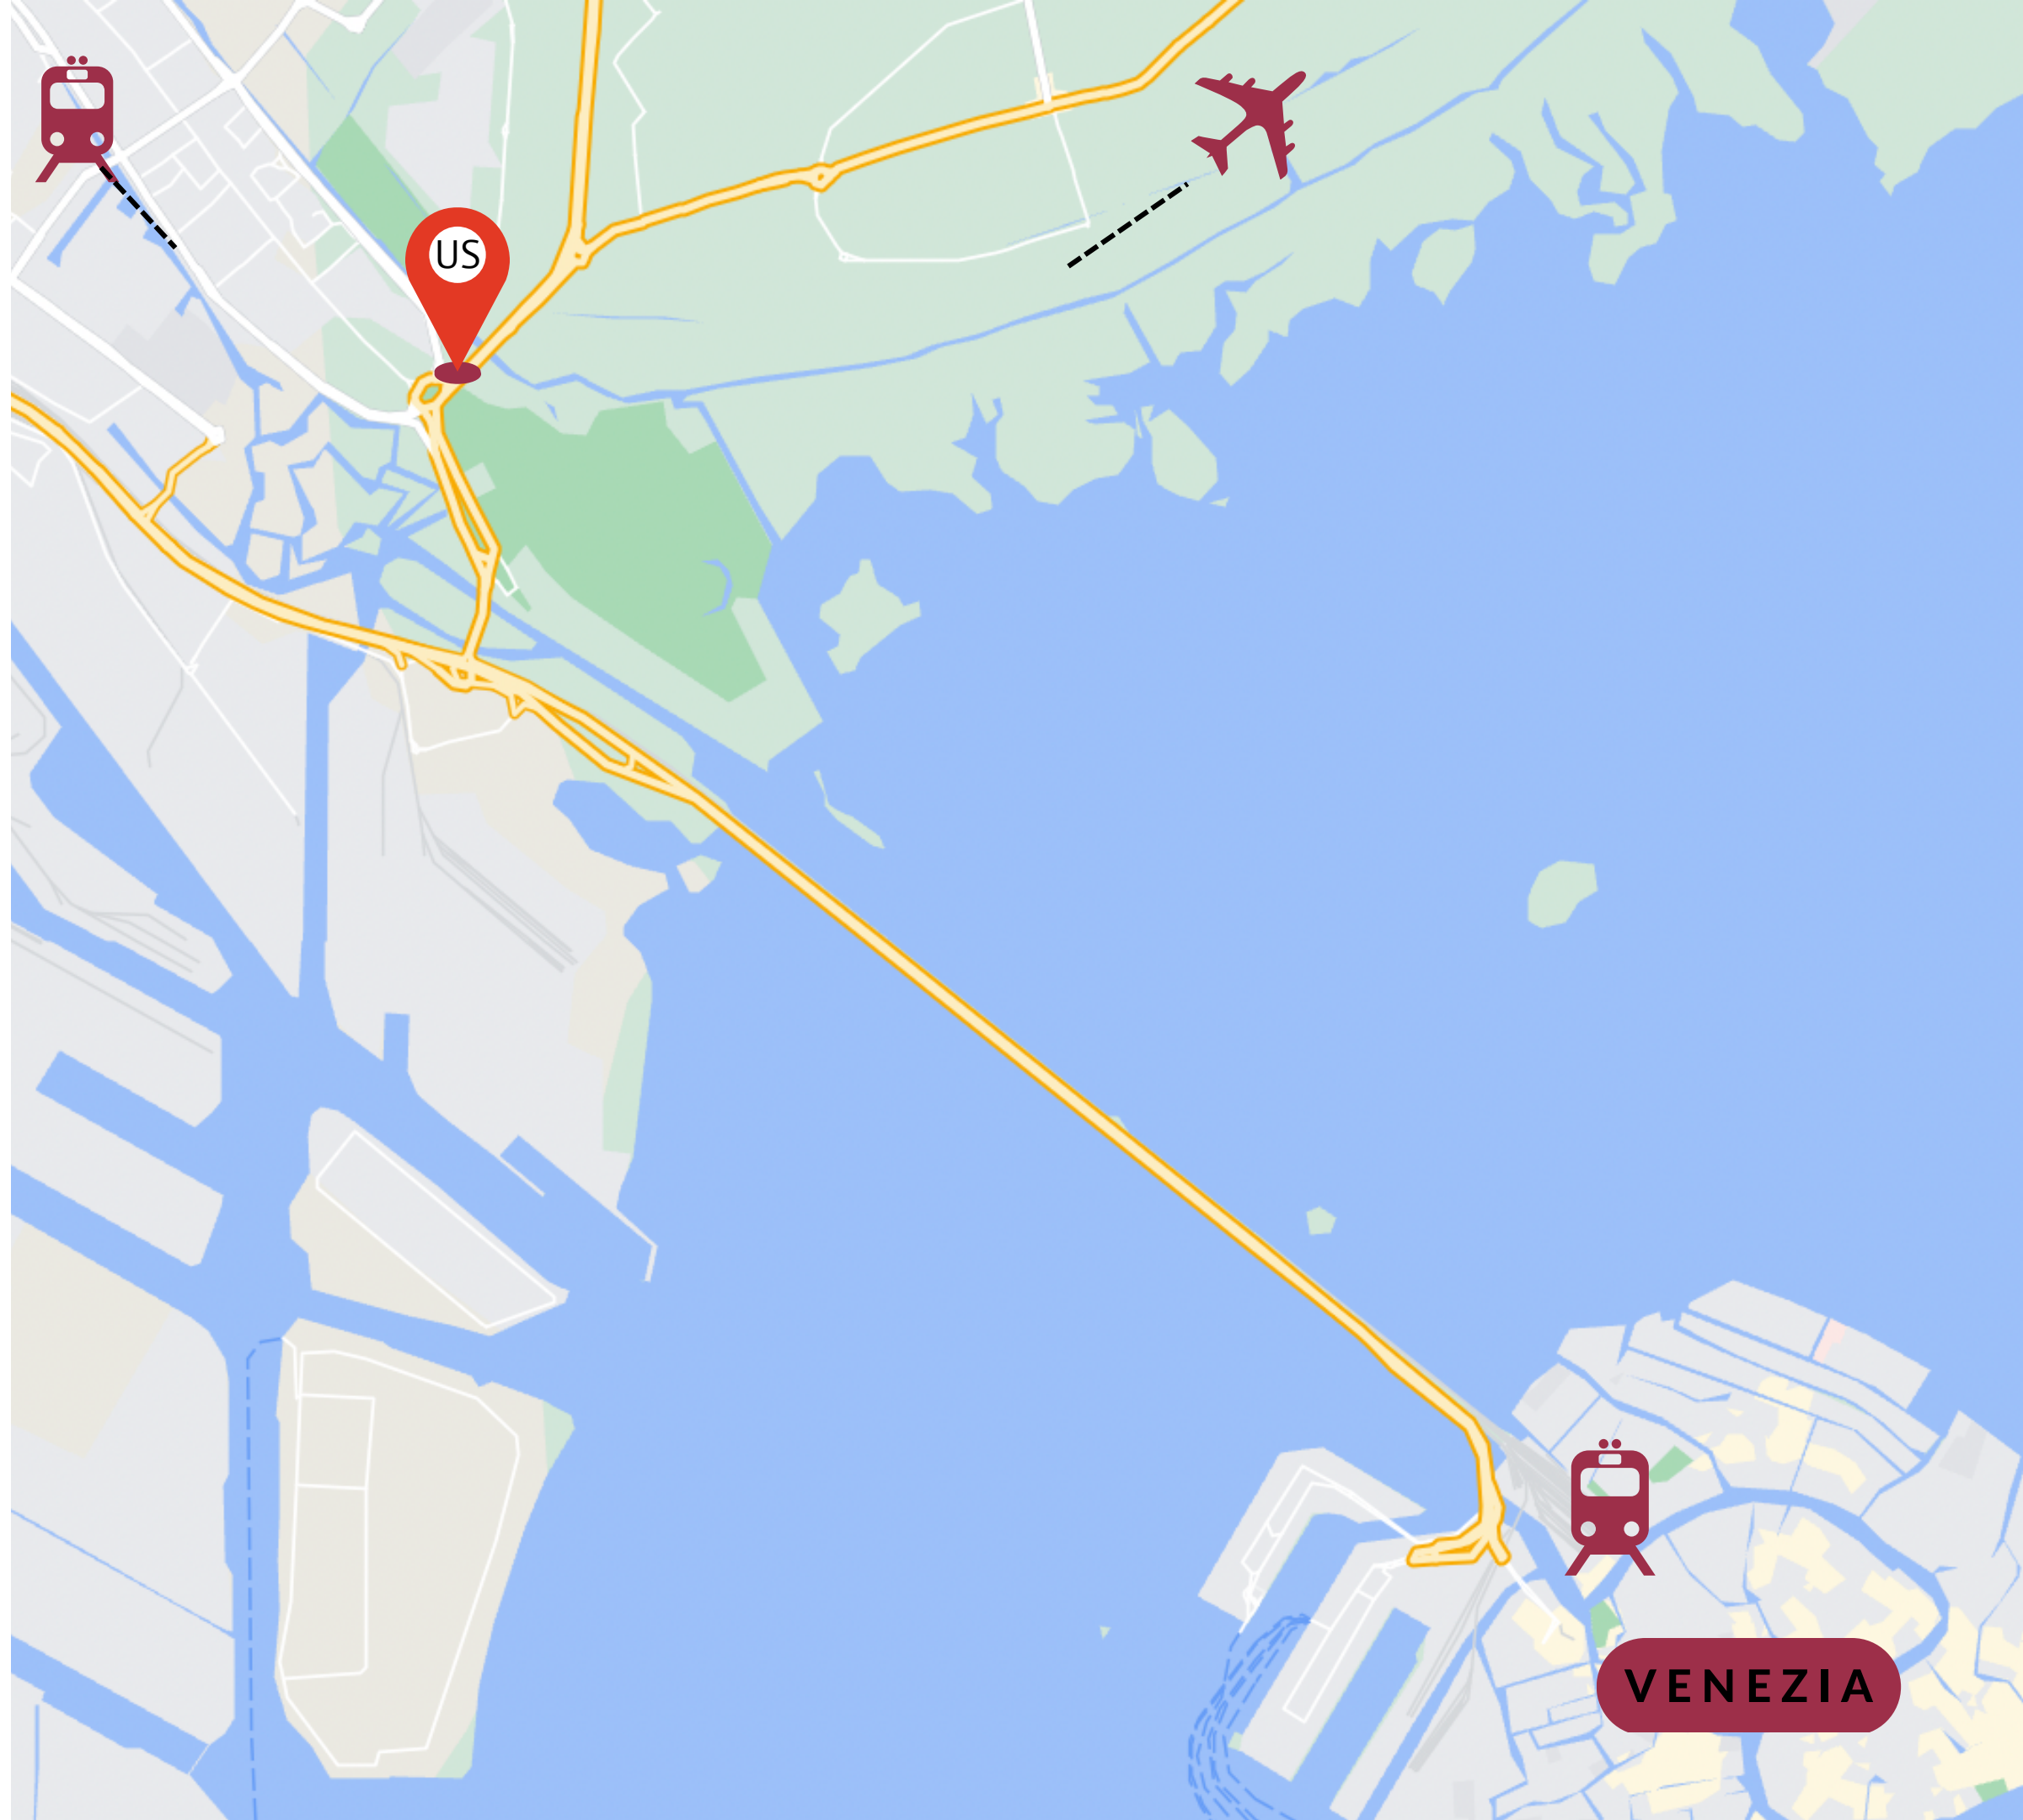

OUR POSITION

Reach us

Something about ?

7 KM VENEZIA CITY CENTRE

3 KM MESTRE TRAIN STATION

7 KM VENEZIA SANTA LUCIA TRAIN STATION

7 KM AIRPORT VENEZIA MARCO POLO