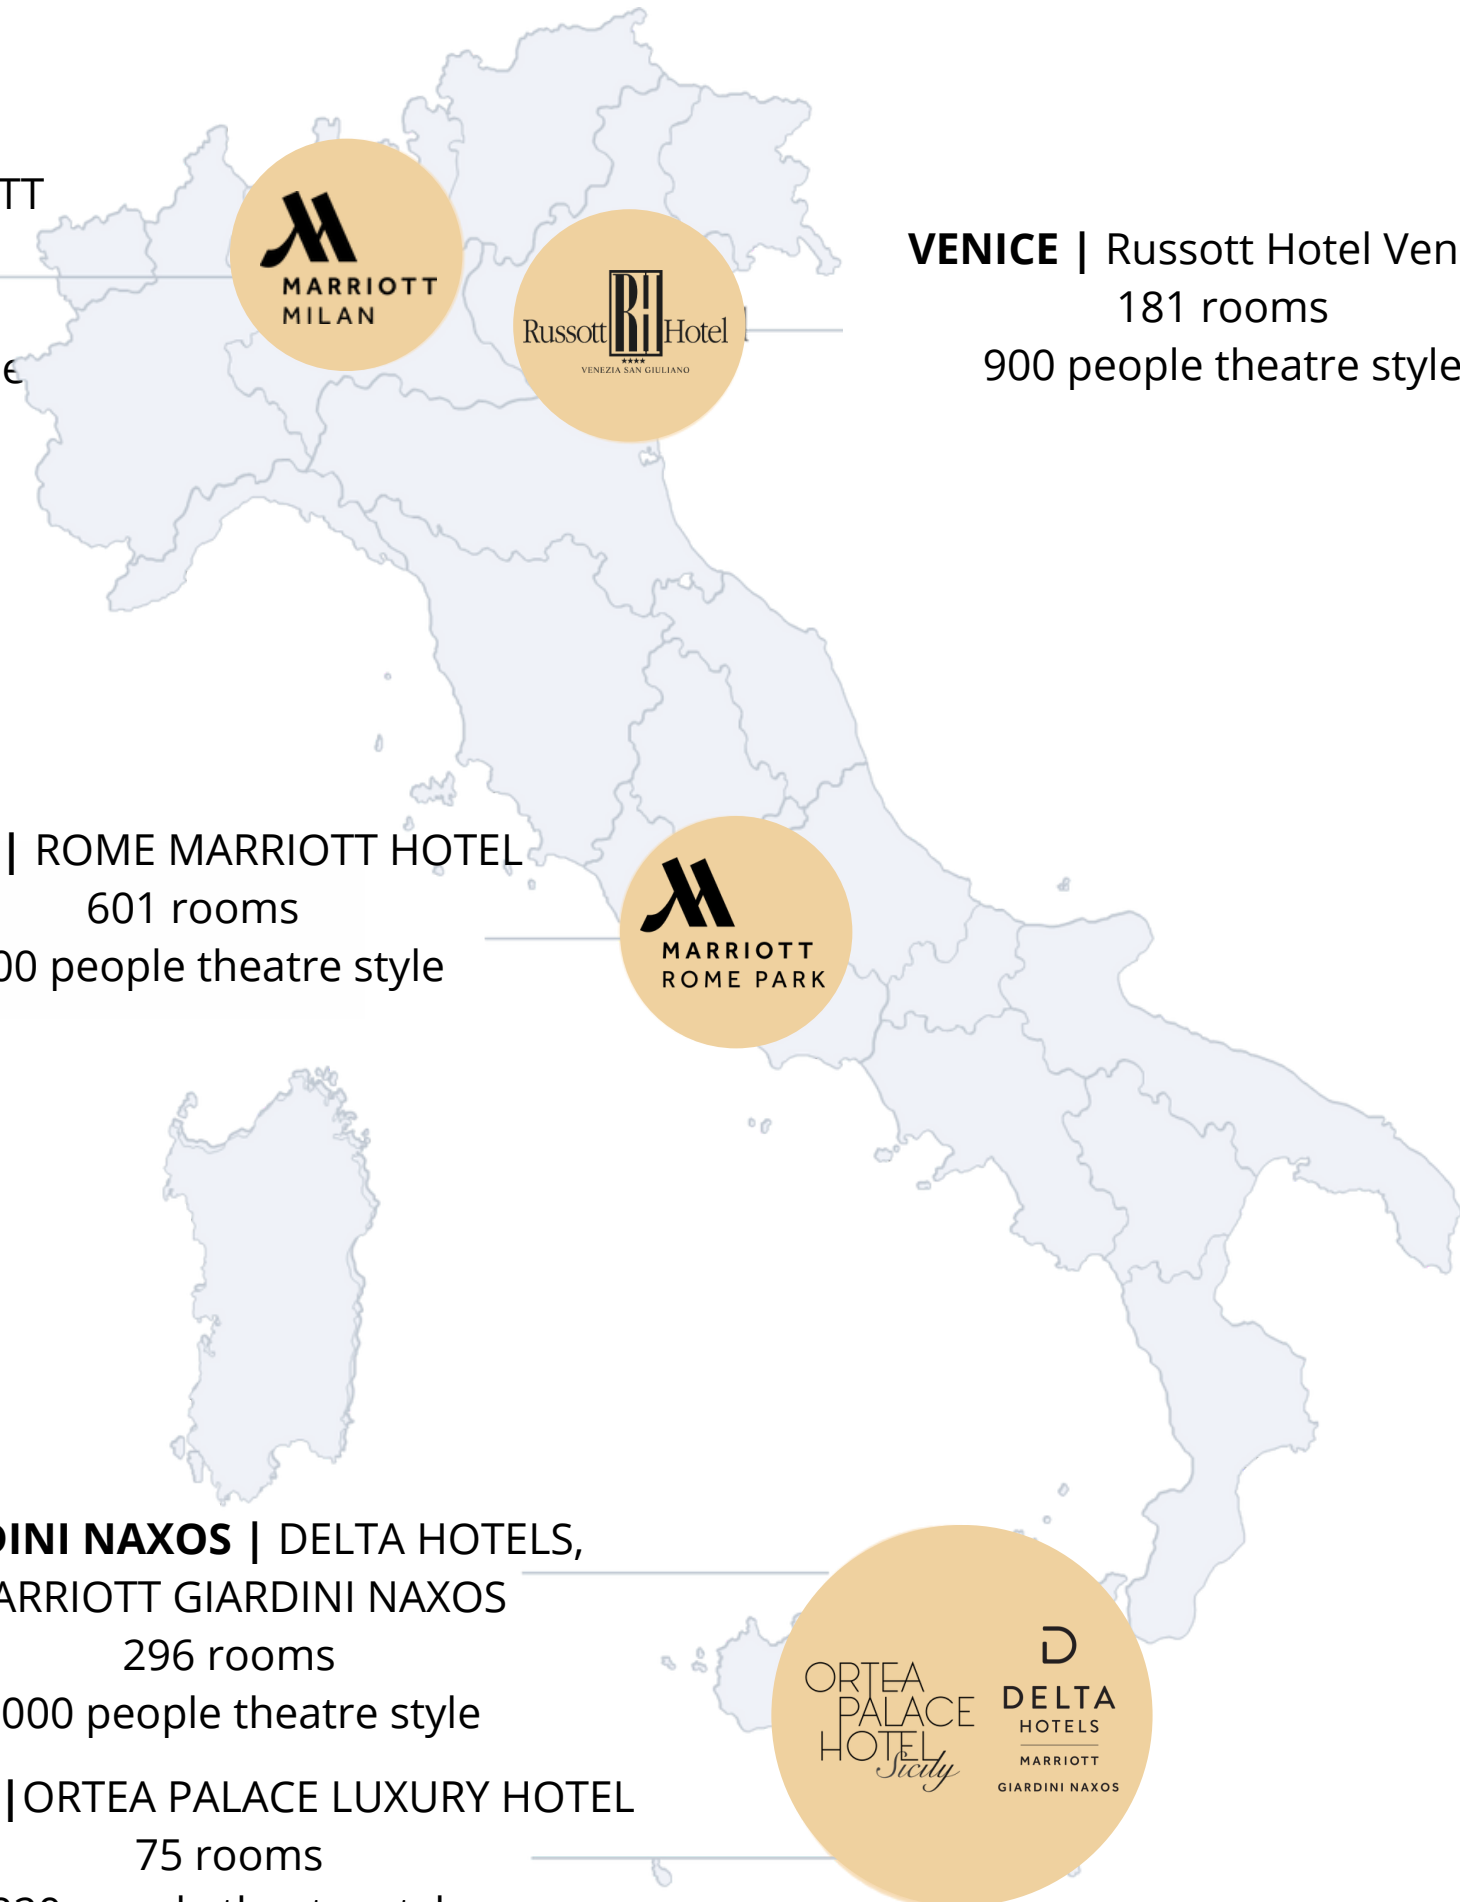

RUSSOTTI GESTIONI HOTELS S.P.A.

**5
HOTELS**

**1.470
ROOMS**

**20.145
SQM
MEETING SPACE**

MILAN | MILAN MARRIOTT HOTEL
317 rooms
1200 people theatre style

VENICE | Russott Hotel Venezia
181 rooms
900 people theatre style

ROME | ROME MARRIOTT HOTEL
601 rooms
2800 people theatre style

**GIARDINI NAXOS | DELTA HOTELS,
MARRIOTT GIARDINI NAXOS**
296 rooms
1000 people theatre style

ORTIGIA | ORTEA PALACE LUXURY HOTEL
75 rooms
220 people theatre style

1440 sqm
900 PEOPLE

LEISURE AND MORE

OUR POSITION

Reach us 

Something about ?

7 KM VENEZIA CITY CENTRE

3 KM MESTRE TRAIN STATION

7 KM VENEZIA SANTA LUCIA TRAIN STATION