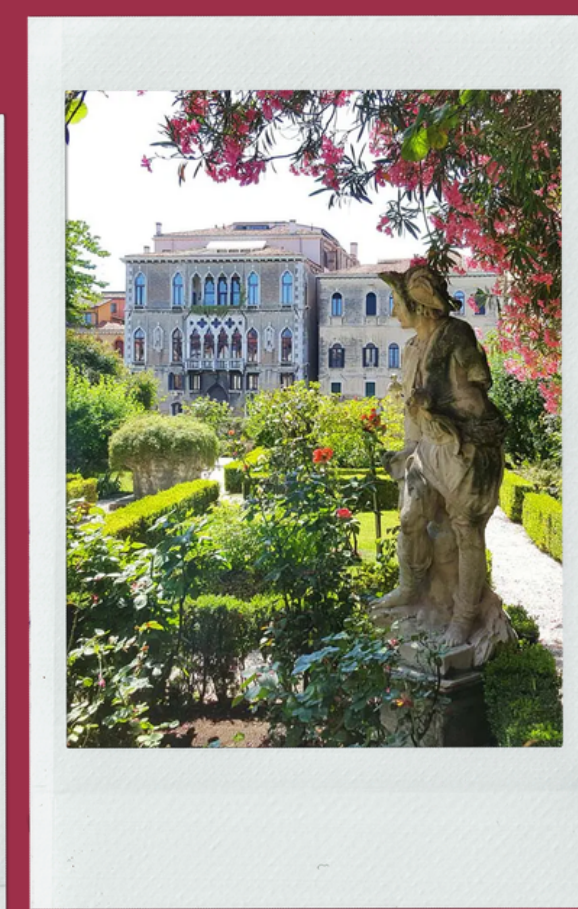

DISCOVER WHAT OTHERS DON'T KNOW

LIKE A LOCAL

- Discover "I Giardini segreti di Venezia"
- Shop like a real Venetian at "Orto delle Meraviglie"
- Have lunch at "Quartiere delle Carampane"
- Take a gastronomic tour and find out the mystery of Venice
- Create your own Venetian carnival mask in an artisan atelier