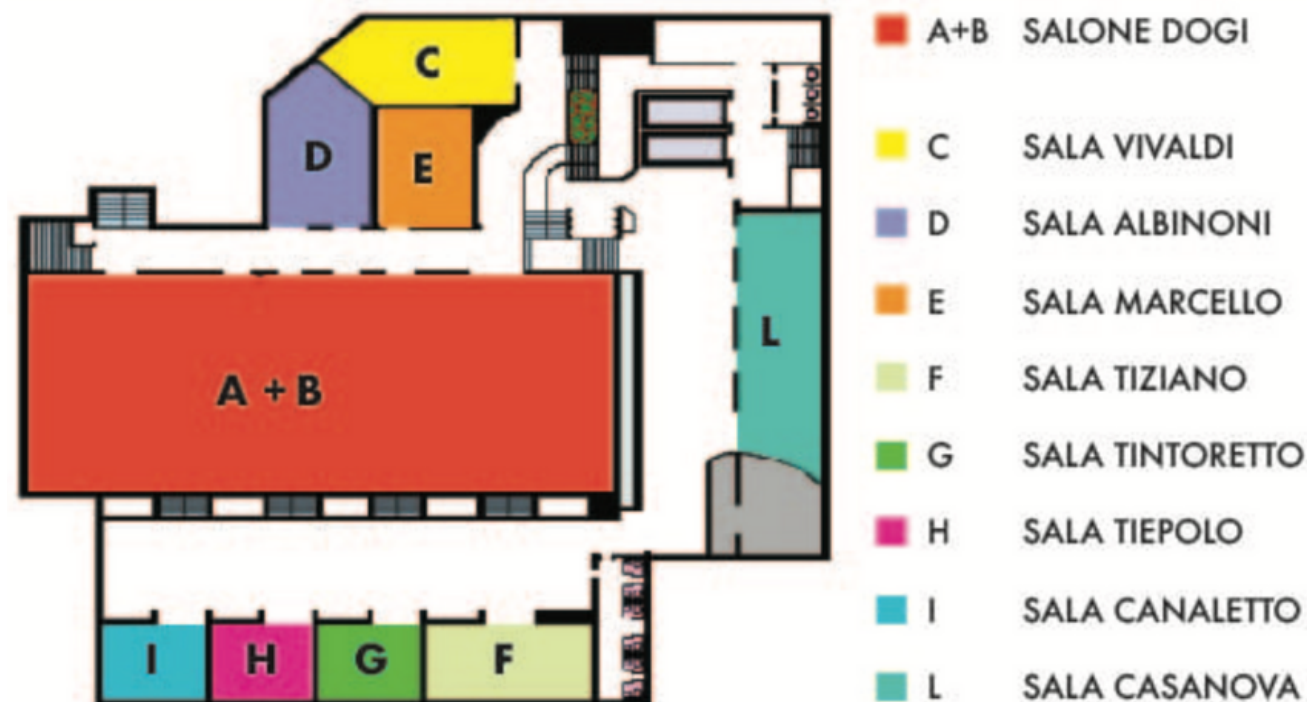

LET'S *MEETING* WITH US

Conference Rooms up to _____
900 people.

Sala Vivaldi (C), Sala Albinoni (D), Sala Marcello (E),
Sala Tiziano (F), Sala Tintoretto (G), Sala Tiepolo (H),
Sala Canaletto (I), Sala Casanova (L).

8 subcommittee meeting rooms positioned all around
the main meeting room, allow us to welcome any
congress event, fashion shows etc.

SET UP

FLOOR PLAN

CONGRESS CENTRE

Dogi (A+B)
 Dogi A
 Dogi B
 Vivaldi
 Albinoni
 Marcello
 Tiziano
 Tintoretto
 Tiepolo
 Canaletto
 Casanova