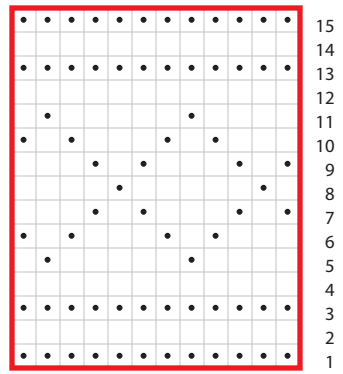

Chart A

12 st repeat

Chart B

12 st repeat

Key

knit

purl

pattern repeat