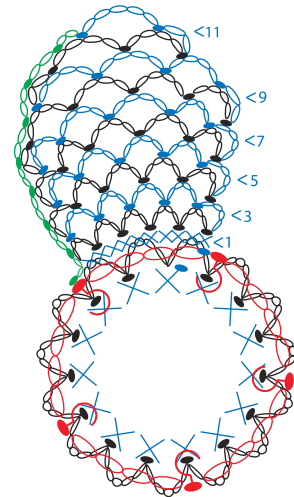

Clones Lace Fingerless Gloves for a Wedding

MÁIRE TREANOR

Clematis Leaf

Clematis Leaf

Stitch Key

- = slip stitch (sl st)
- = chain (ch)
- × = single crochet (sc)
- ⌚ = back post sl st