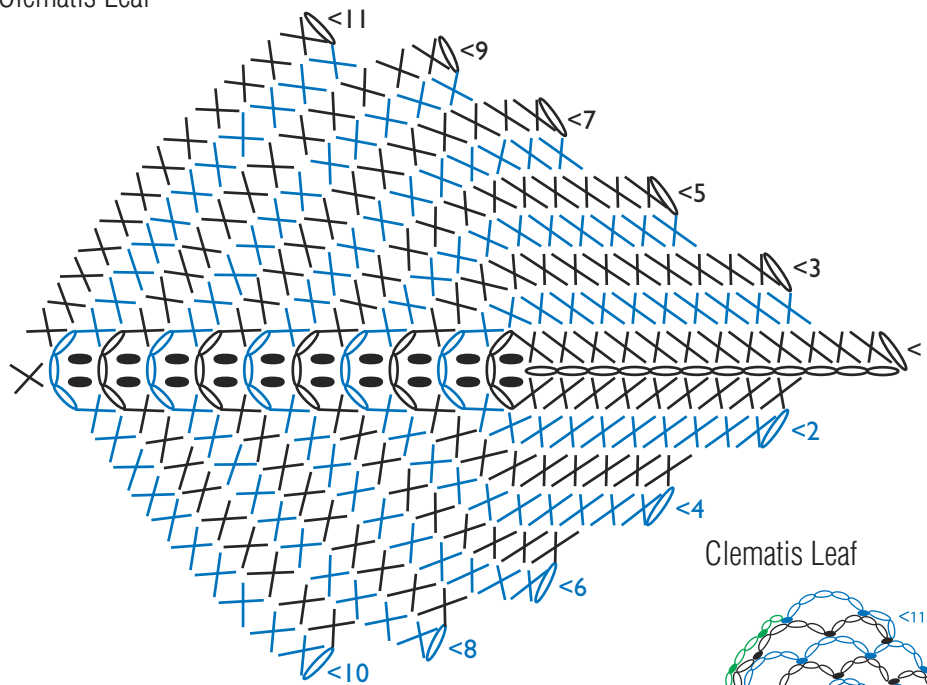

Clones Lace Fingerless Gloves for a Wedding

MÁIRE TREANOR

Clematis Leaf

Clematis Leaf

Stitch Key

- = slip stitch (sl st)
- = chain (ch)
- × = single crochet (sc)
- ⌚ = back post sl st