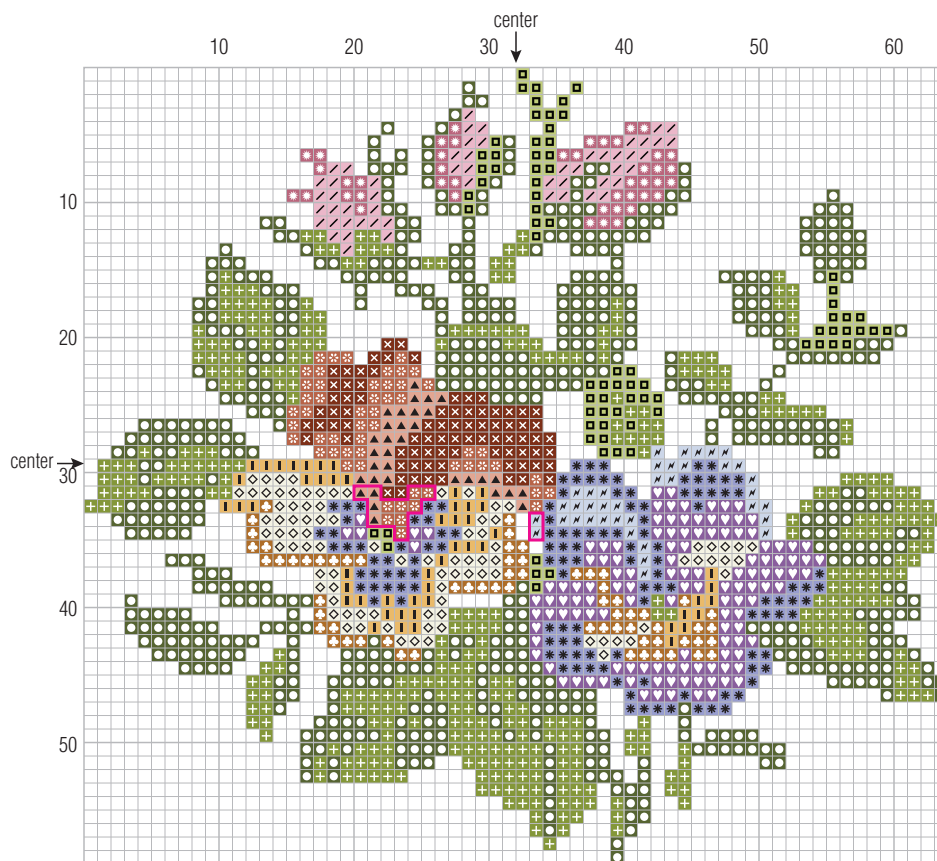

# Corrected Stitch Chart for Petit Point Pansies and Rosebuds

SANDIE CORMACI-BOLES

Figure 2 Key

Key (Grid Size: 64 W × 59 H)

-  #340 Wasteria Blue
-  #356 Pink Terracotta
-  #472 Green Bud
-  #581 Grasshopper
-  #712 Cream
-  #758 Pink Dawn
-  #918 Rosewood
-  #936 Oak Moss
-  #3687 Berry Smoothie
-  #3689 Pale Orchid
-  #3747 Pearlescent Ice Blue
-  #3826 Fox
-  #3827 Coral Blush
-  #3837 Metallic Purple

Chart may be reproduced for personal use.