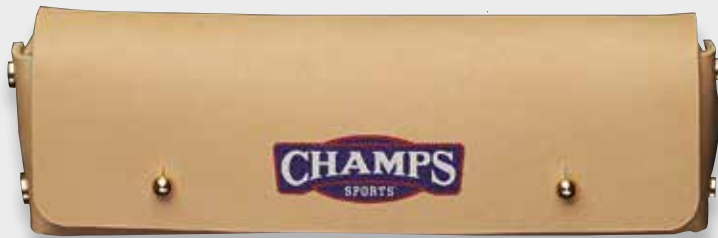

### U3110 Pencil Case

7 1/2" x 2 1/2" x 1 1/2" • Button Stud Closure

A great way to store pen & pencils, cosmetics, small tools, art supplies and more

### U3111 Mouse Pad

9" x 9" / 1/8" thick

The thick leather provides a cushion for your hand and a smooth surface for your mouse.

### U3120 Key Holder

4" x 1 1/4" x 3/4" • Button Stud Closure

The key holder holds up to 6 common household keys that can either be secured, or swivel out at your convenience.

### U3123 JUUL® Case

6" x 1 1/2" x 2" • Button Stud Closure

Are you tired of losing your Juul®? Continuously looking for it in your pockets? These JUUL® holsters are just what you need. This conveniently clips to your belt loop, purse or backpack. The most convenient way to carry and protect your JUUL®. JUUL is a trademark of JUUL Labs, Inc.