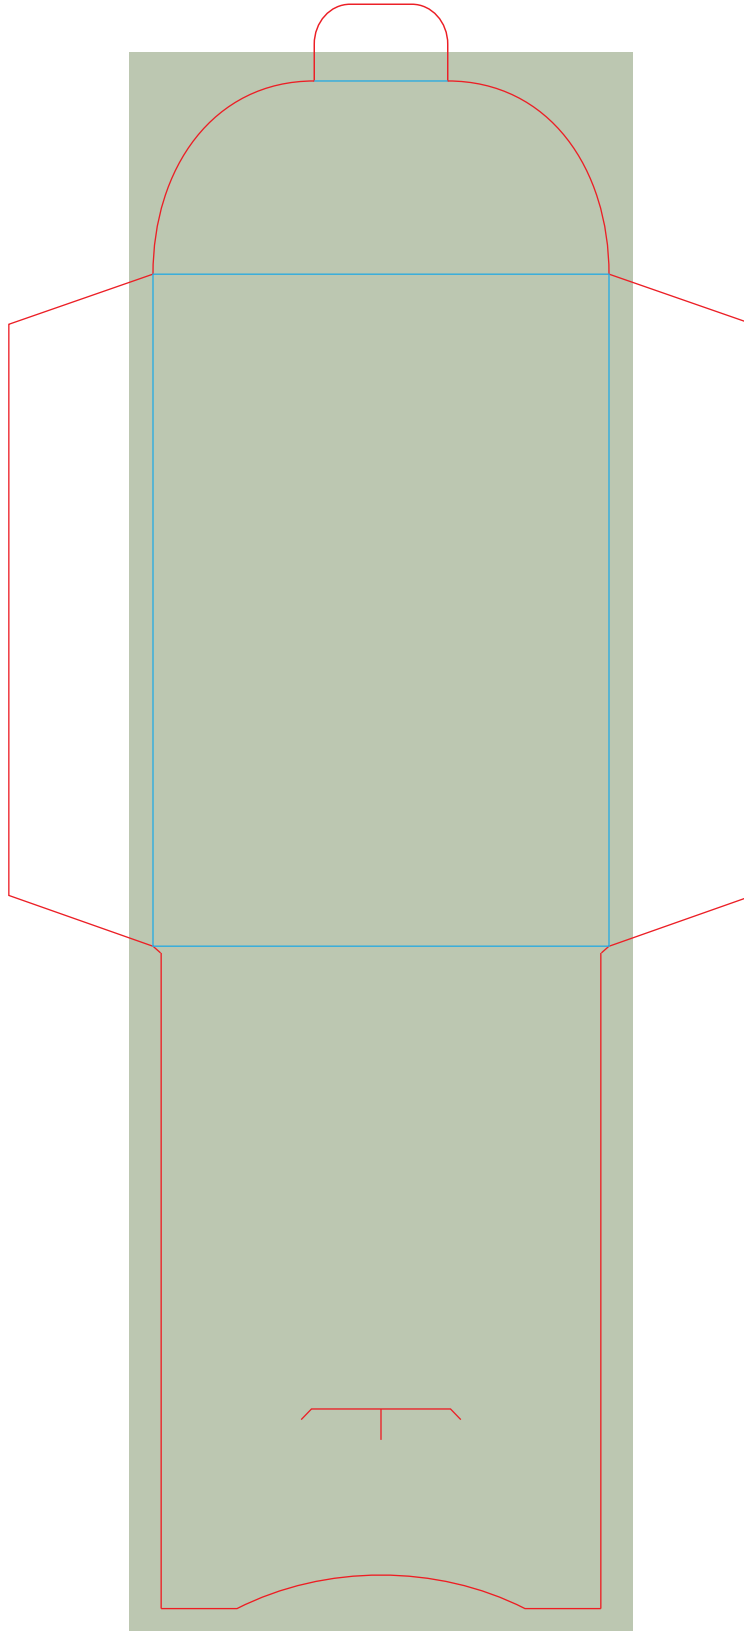

# TEMPLATE - WIPES & LOTION

□ TRIM SIZE / DIE LINE  
3 7/8" x 8 1/4"

■ ARTWORK & BLEEDS SIZE  
1/8" outside die line

□ SCORE