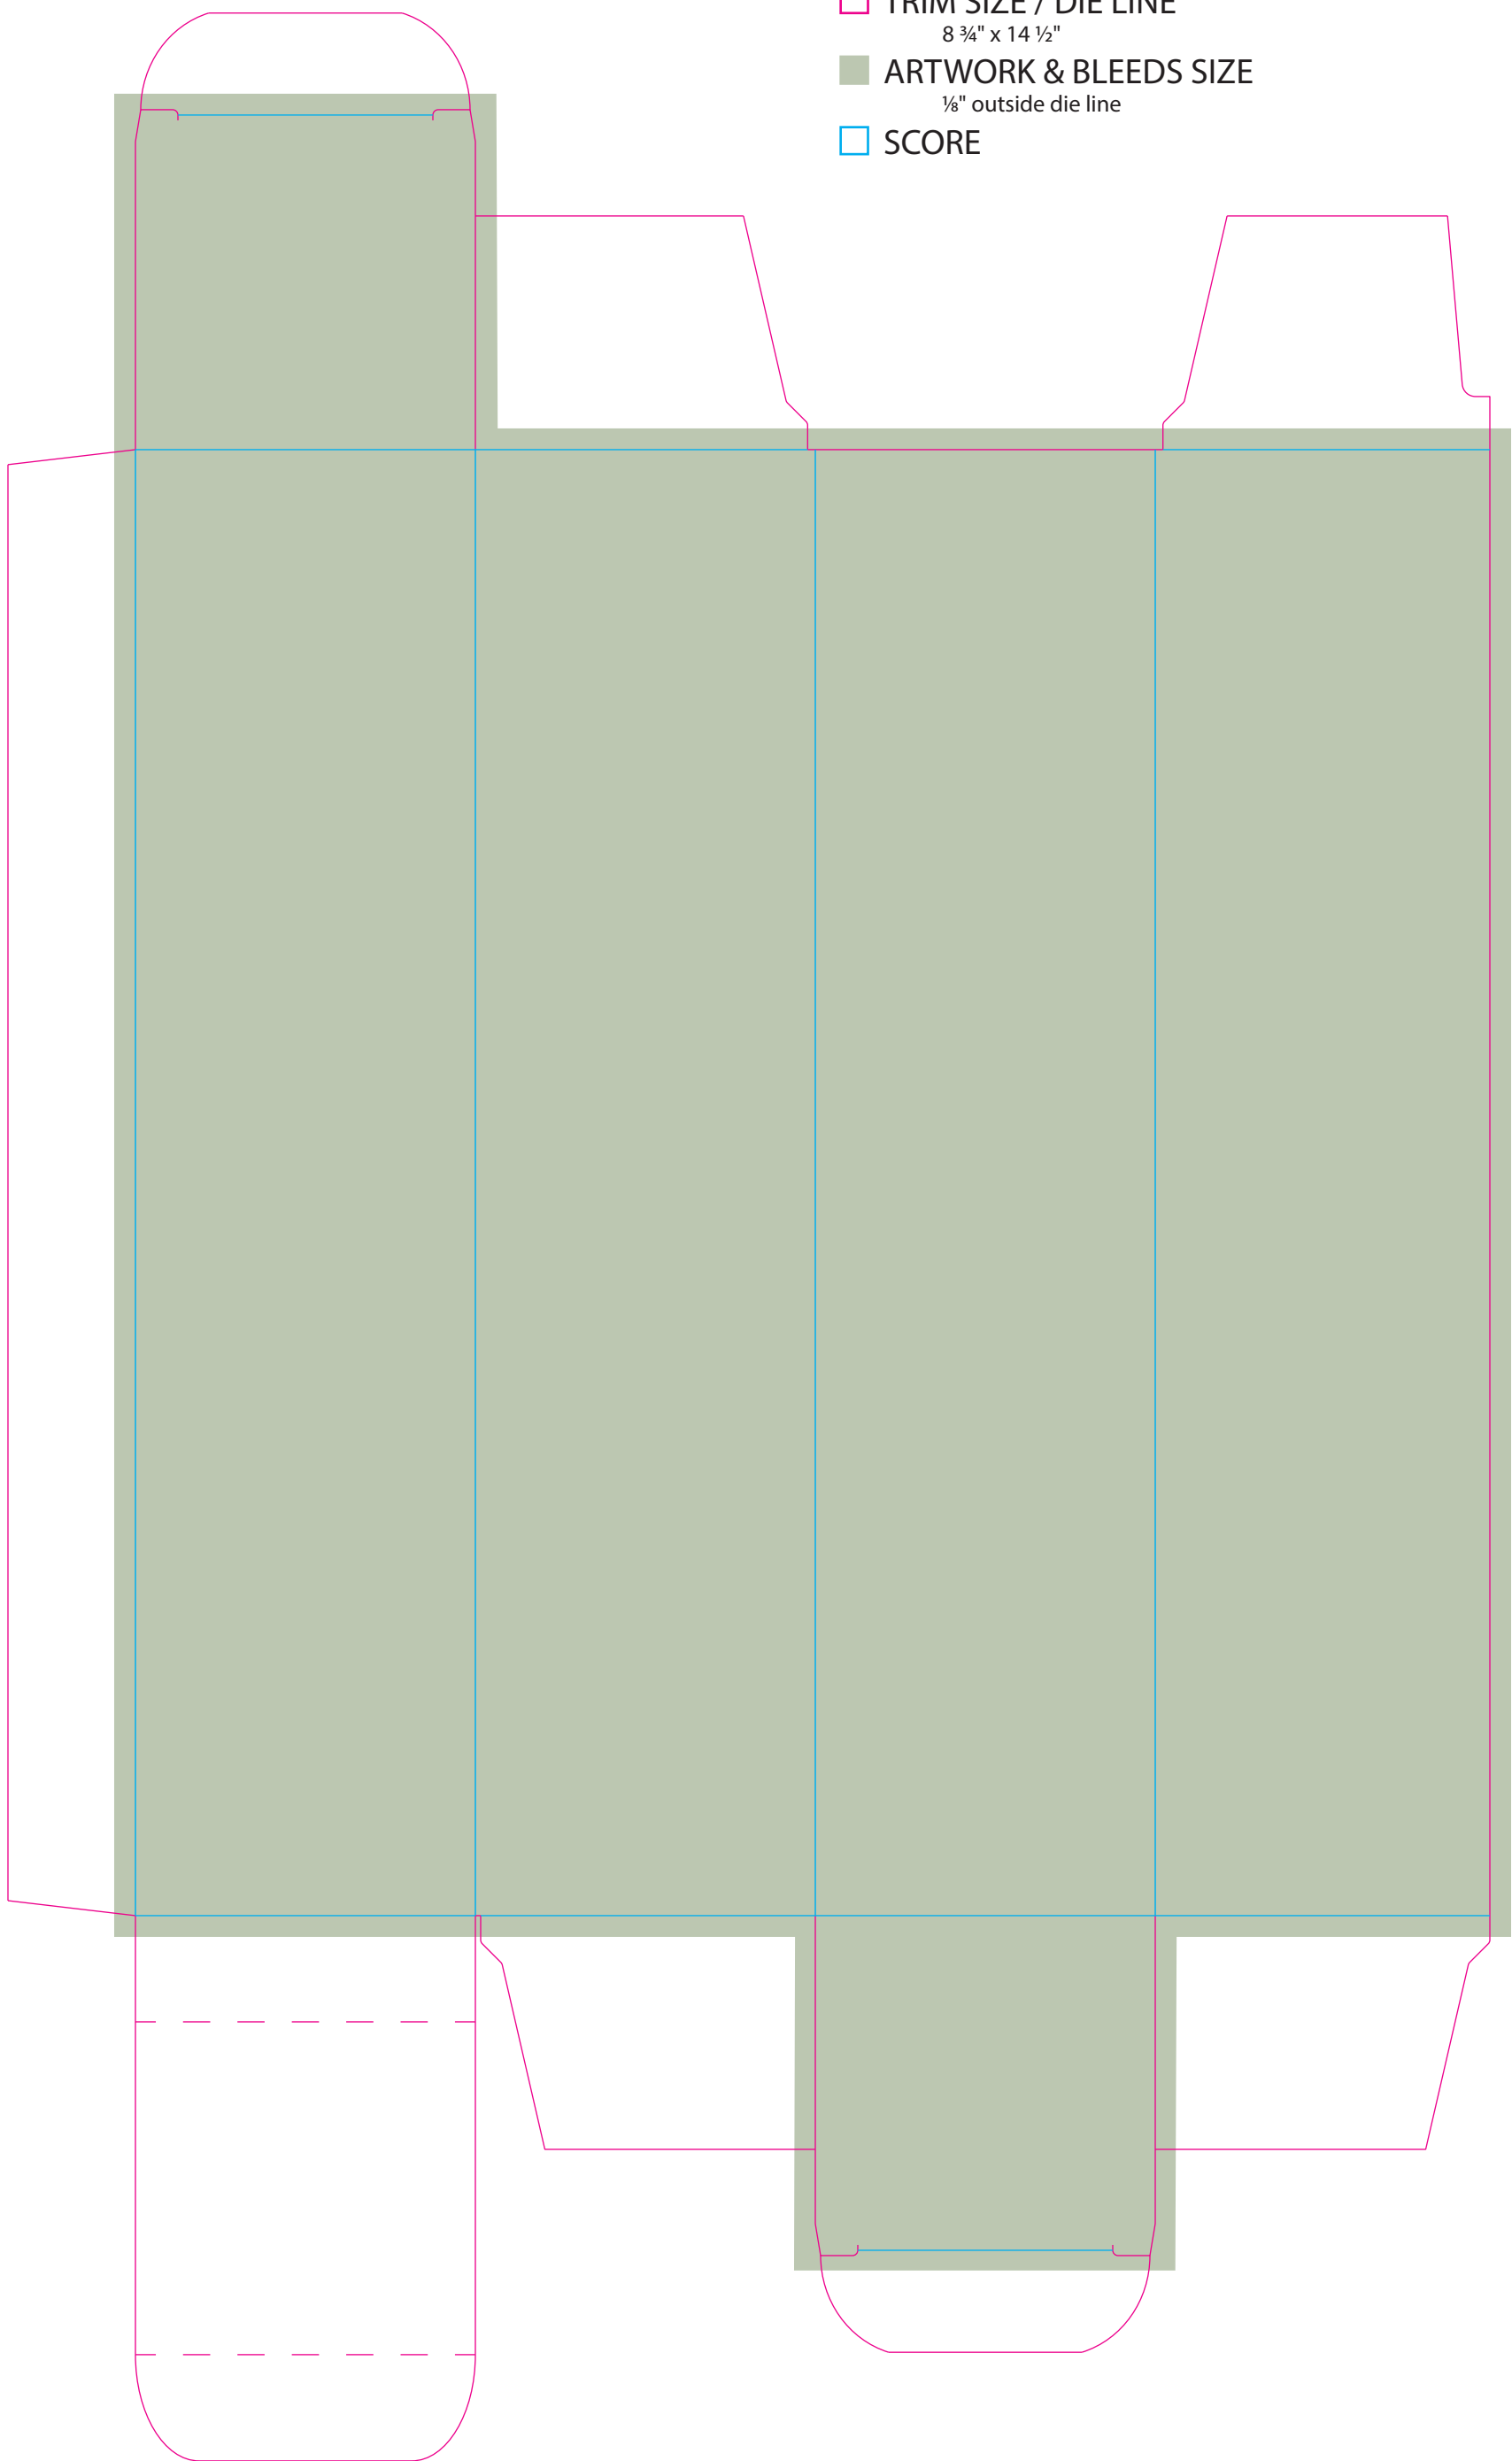

TEMPLATE - REED DIFFUSER BOX

- TRIM SIZE / DIE LINE
8 3/4" x 14 1/2"
- ARTWORK & BLEEDS SIZE
1/8" outside die line
- SCORE

BOTTLE LABEL

- TRIM SIZE / DIE LINE
1 3/8" x 1 3/8"
- ARTWORK & BLEEDS SIZE
1/8" outside die line