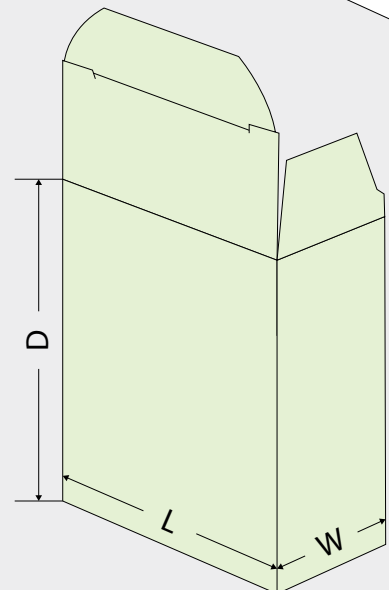

# tuck end FOLDING CARTONS

**Reverse Tuck End  
(RTE)**

**Straight Tuck End  
(STE)**

Locate Item number  
from the size table, then  
look for the price below!

## Tuck End

- Top or Bottom Loading
- Most Common Styles
- Easy Assembly
- STE is a More Appealing Look than RTE
- Friction Fit or Slit Lock Top
- Suitable for Lightweight Products
- Flat Shipping reduces the Total Cost

Any in between size is possible!

ITEM NO	W	L	D
	5	3	3
	5	3	4
U5523	6	1	1
	6	1	2
U5524	6	1	3
	6	1	4
	6	1	5
	6	1	6
	6	1	7
	6	1	8
	6	2	1
	6	2	2
	6	2	3
	6	2	4
	6	2	5
	6	2	6
U5523	7	1	1
	7	1	2
U5524	7	1	3
	7	1	4
	7	1	5
	7	1	6
	7	1	7
	7	1	8

DIGITAL		16C								
ITEM NO		50	100	150	200	250	300	350	400	
U5520	One Side	6.13	3.85	3.09	2.71	2.48	2.33	2.22	2.14	
U5521	One Side	6.73	4.45	3.69	3.31	3.08	2.93	2.82	2.74	
U5522	One Side	7.33	5.05	4.29	3.91	3.68	3.53	3.42	3.34	
U5523	One Side	8.53	6.25	5.49	5.11	4.88	4.73	4.62	4.52	
U5524	One Side	10.14	7.86	7.10	6.72	6.49	6.25	5.54	5.01	
ITEM NO		500	750	1000	1500	2500	5000	7500	10000	
U5520	One Side	2.02	1.70	1.59	1.23	0.82	0.53	0.43	0.38	
U5521	One Side	2.62	2.31	1.85	1.32	0.90	0.61	0.51	0.46	
U5522	One Side	3.23	2.47	1.93	1.40	0.99	0.69	0.60	0.55	
U5523	One Side	3.78	2.63	2.10	1.56	1.16	0.86	0.76	0.71	
U5524	One Side	4.28	3.12	2.60	2.06	1.66	1.36	1.27	1.22	