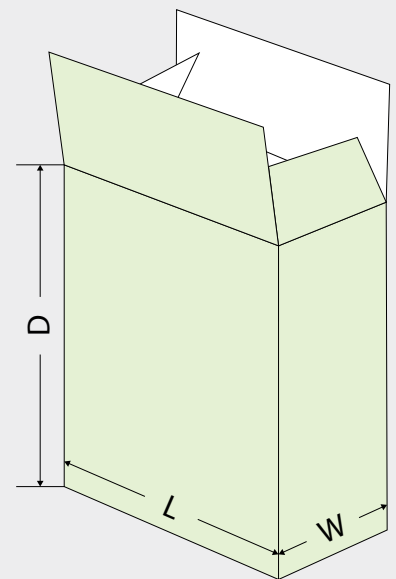

seal end FOLDING CARTONS

Shortrun Custom Folding Cartons

- Easy Top Loading
- Full Overlap Seal End
- Full panel top & bottom closure
- More Expensive Look
- Sits Flat on Retail Shelves
- Inserts can be added to hold Vials
- Suitable for Heavy Weight Products
- Flat Shipping reduces the Total Cost

Locate Item number from the size table, then look for the price below!

Custom Folding Cartons : We offer high quality full custom folding cartons. Our minimum starts at 50 boxes. Industry's lowest! No die charge and Free Setup! You can order any in between size not stated in the size table. Price applies to the next larger size item that fits your size.

Need a Larger Size or Quantity not Listed? For larger sizes, quantities, or thicker stock, please contact factory for a quote! We are capable of producing folding cartons up to 40 pt thick and larger sizes not listed here. Numerous finishes including embossing/debossing, aqueous coating, UV coating, and foil stamping can be added also.

Any in between size is possible!

ITEM NO	W	L	D
	6	1	4
U5534	6	1	5
	6	1	6
	6	1	7
	6	1	8
	6	1	9
	6	1	10
U5533	6	2	1
	6	2	2
U5534	6	2	3
	6	2	4
	6	2	5
	6	2	6
	6	2	7
	6	2	8
U5531	7	1	1
U5532	7	1	2
U5533	7	1	3
	7	1	4
U5534	7	1	5
	7	1	6
	7	1	7
	7	1	8
	7	1	9
	7	1	10