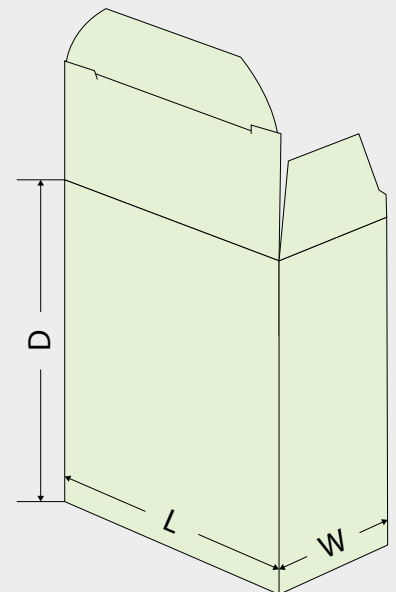

TUCK TOP SNAP LOCK BOTTOM

Shortrun Custom Folding Cartons

- Easy Top Loading
- More Expensive Look
- Sits Flat on Retail Shelves
- Inserts can be added to hold Vials
- Bottom needs Manual Assembly
- Suitable for Lightweight Products
- Friction Fit or Slit Locks Top
- Flat Shipping reduces the Total Cost

Need a Larger Size or Quantity not Listed? For larger sizes, quantities, or thicker stock, please contact factory for a quote! We are capable of producing folding cartons up to 40 pt thick and larger sizes not listed here. Numerous finishes including embossing/debossing, aqueous coating, UV coating, and foil stamping can be added also.

Locate Item number from the above size table, then look for the price below!

| DIGITAL | | 16C | | | | | | | |
|---------|----------|-------|------|------|------|------|------|------|-------|
| ITEM NO | | 50 | 100 | 150 | 200 | 250 | 300 | 350 | 400 |
| U5540 | One Side | 6.29 | 4.01 | 3.25 | 2.87 | 2.64 | 2.49 | 2.38 | 2.30 |
| U5541 | One Side | 6.89 | 4.61 | 3.85 | 3.47 | 3.24 | 3.09 | 2.98 | 2.90 |
| U5542 | One Side | 7.49 | 5.21 | 4.45 | 4.07 | 3.84 | 3.69 | 3.58 | 3.50 |
| U5543 | One Side | 8.69 | 6.41 | 5.65 | 5.27 | 5.04 | 4.89 | 4.78 | 4.52 |
| U5544 | One Side | 10.31 | 8.03 | 7.27 | 6.89 | 6.66 | 6.25 | 5.54 | 5.01 |
| ITEM NO | | 500 | 750 | 1000 | 1500 | 2500 | 5000 | 7500 | 10000 |
| U5540 | One Side | 2.18 | 1.87 | 1.75 | 1.23 | 0.82 | 0.53 | 0.43 | 0.38 |
| U5541 | One Side | 2.79 | 2.38 | 1.85 | 1.32 | 0.90 | 0.61 | 0.51 | 0.46 |
| U5542 | One Side | 3.39 | 2.47 | 1.93 | 1.40 | 0.99 | 0.69 | 0.60 | 0.55 |
| U5543 | One Side | 3.78 | 2.63 | 2.10 | 1.56 | 1.16 | 0.86 | 0.76 | 0.71 |
| U5544 | One Side | 4.28 | 3.12 | 2.60 | 2.06 | 1.66 | 1.36 | 1.27 | 1.22 |