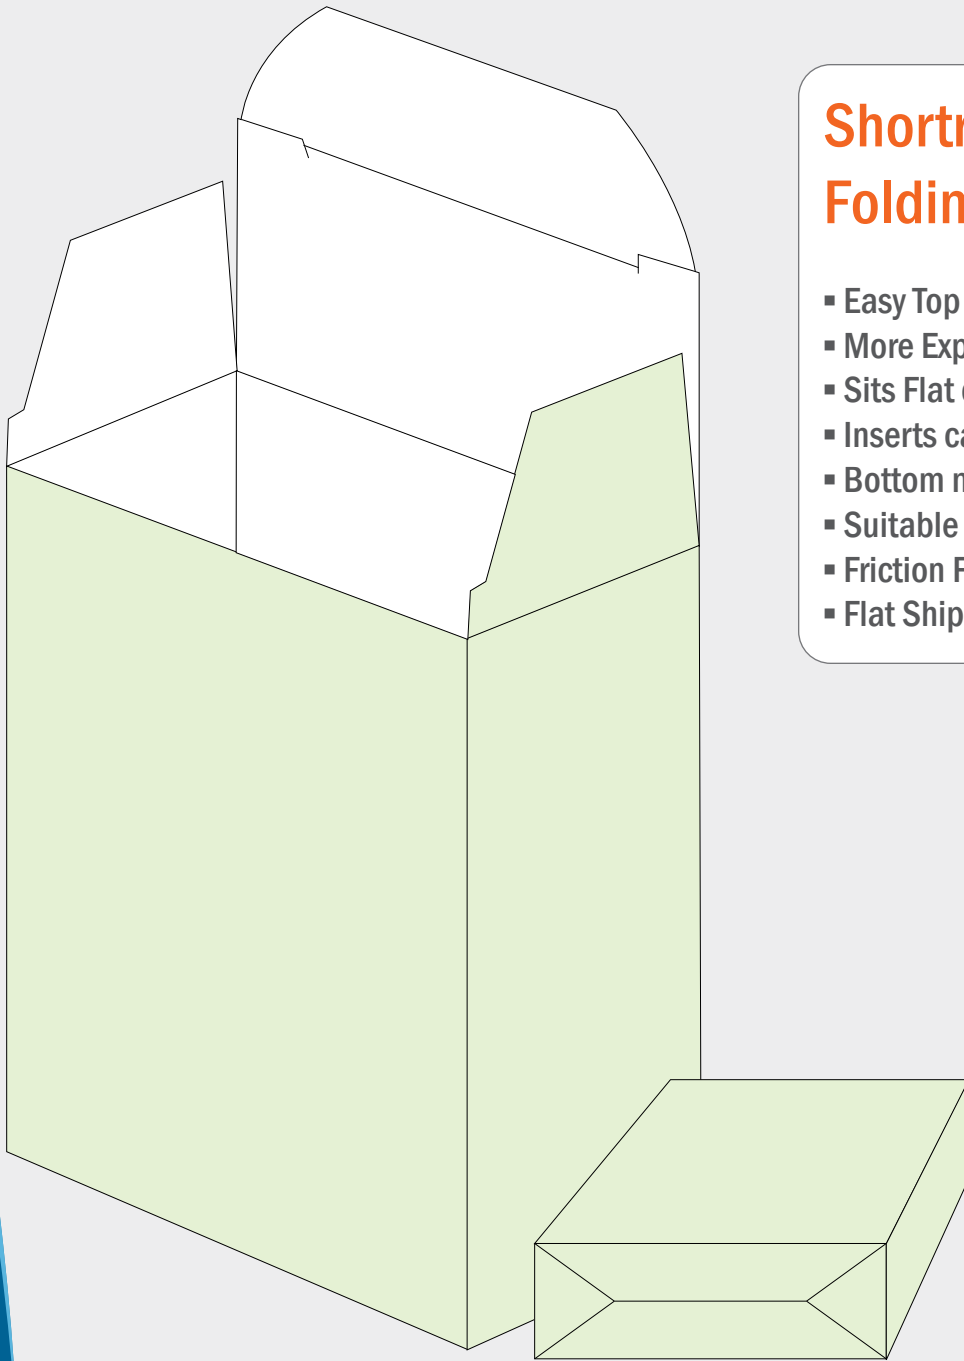

TUCK TOP SNAP LOCK BOTTOM

Shortrun Custom Folding Cartons

- Easy Top Loading
- More Expensive Look
- Sits Flat on Retail Shelves
- Inserts can be added to hold Vials
- Bottom needs Manual Assembly
- Suitable for Lightweight Products
- Friction Fit or Slit Locks Top
- Flat Shipping reduces the Total Cost

Need a Larger Size or Quantity not Listed? For larger sizes, quantities, or thicker stock, please contact factory for a quote! We are capable of producing folding cartons up to 40 pt thick and larger sizes not listed here. Numerous finishes including embossing/debossing, aqueous coating, UV coating, and foil stamping can be added also.

Locate Item number from the above size table, then look for the price below!

| DIGITAL | | 16C | | | | | | | |
|---------|----------|-------|------|------|------|------|------|------|-------|
| ITEM NO | | 50 | 100 | 150 | 200 | 250 | 300 | 350 | 400 |
| U5540 | One Side | 6.29 | 4.01 | 3.25 | 2.87 | 2.64 | 2.49 | 2.38 | 2.30 |
| U5541 | One Side | 6.89 | 4.61 | 3.85 | 3.47 | 3.24 | 3.09 | 2.98 | 2.90 |
| U5542 | One Side | 7.49 | 5.21 | 4.45 | 4.07 | 3.84 | 3.69 | 3.58 | 3.50 |
| U5543 | One Side | 8.69 | 6.41 | 5.65 | 5.27 | 5.04 | 4.89 | 4.78 | 4.52 |
| U5544 | One Side | 10.31 | 8.03 | 7.27 | 6.89 | 6.66 | 6.25 | 5.54 | 5.01 |
| ITEM NO | | 500 | 750 | 1000 | 1500 | 2500 | 5000 | 7500 | 10000 |
| U5540 | One Side | 2.18 | 1.87 | 1.75 | 1.23 | 0.82 | 0.53 | 0.43 | 0.38 |
| U5541 | One Side | 2.79 | 2.38 | 1.85 | 1.32 | 0.90 | 0.61 | 0.51 | 0.46 |
| U5542 | One Side | 3.39 | 2.47 | 1.93 | 1.40 | 0.99 | 0.69 | 0.60 | 0.55 |
| U5543 | One Side | 3.78 | 2.63 | 2.10 | 1.56 | 1.16 | 0.86 | 0.76 | 0.71 |
| U5544 | One Side | 4.28 | 3.12 | 2.60 | 2.06 | 1.66 | 1.36 | 1.27 | 1.22 |