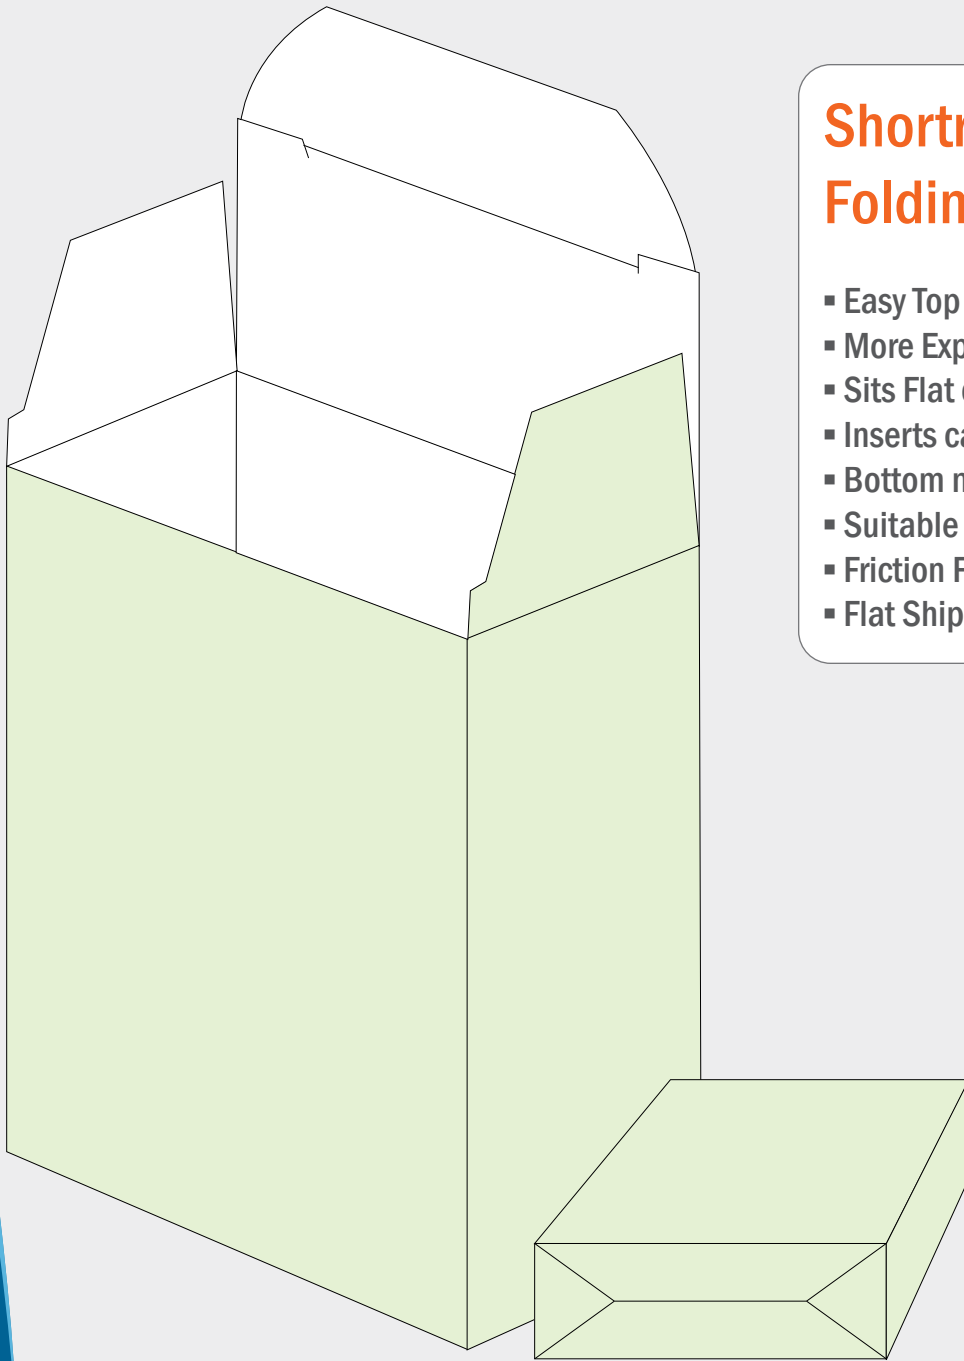

# TUCK TOP SNAP LOCK BOTTOM

## Shortrun Custom Folding Cartons

- Easy Top Loading
- More Expensive Look
- Sits Flat on Retail Shelves
- Inserts can be added to hold Vials
- Bottom needs Manual Assembly
- Suitable for Lightweight Products
- Friction Fit or Slit Locks Top
- Flat Shipping reduces the Total Cost

Locate Item number from the above size table, then look for the price below!

DIGITAL		16C							
ITEM NO		50	100	150	200	250	300	350	400
U5540	One Side	6.34	4.05	3.29	2.91	2.68	2.53	2.42	2.34
U5541	One Side	6.96	4.67	3.91	3.53	3.30	3.15	3.04	2.96
U5542	One Side	7.57	5.29	4.53	4.15	3.93	3.77	3.67	3.59
U5543	One Side	8.82	6.54	5.78	5.40	5.17	5.02	4.91	4.83
U5544	One Side	10.56	8.28	7.52	7.14	6.92	6.77	6.13	5.55
ITEM NO		500	750	1000	1500	2500	5000	7500	10000
U5540	One Side	2.23	1.91	1.79	1.36	0.91	0.58	0.48	0.42
U5541	One Side	2.85	2.53	2.04	1.46	1.01	0.68	0.58	0.52
U5542	One Side	3.47	2.72	2.14	1.55	1.10	0.78	0.67	0.62
U5543	One Side	4.16	2.91	2.33	1.75	1.30	0.98	0.87	0.82
U5544	One Side	4.74	3.49	2.93	2.34	1.89	1.57	1.46	1.41