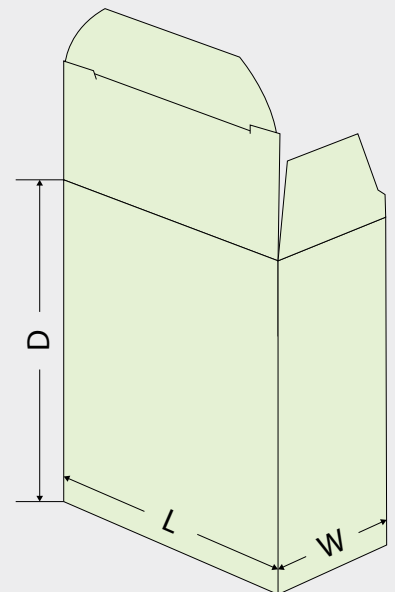

# TUCK TOP SNAP LOCK BOTTOM

## Shortrun Custom Folding Cartons

- Easy Top Loading
- More Expensive Look
- Sits Flat on Retail Shelves
- Inserts can be added to hold Vials
- Bottom needs Manual Assembly
- Suitable for Lightweight Products
- Friction Fit or Slit Locks Top
- Flat Shipping reduces the Total Cost

**Need a Larger Size or Quantity not Listed?** For larger sizes, quantities, or thicker stock, please contact factory for a quote! We are capable of producing folding cartons up to 40 pt thick and larger sizes not listed here. Numerous finishes including embossing/debossing, aqueous coating, UV coating, and foil stamping can be added also.

Locate Item number from the above size table, then look for the price below!

DIGITAL		16C							
ITEM NO		50	100	150	200	250	300	350	400
U5540	One Side	6.34	4.05	3.29	2.91	2.68	2.53	2.42	2.34
U5541	One Side	6.96	4.67	3.91	3.53	3.30	3.15	3.04	2.96
U5542	One Side	7.57	5.29	4.53	4.15	3.93	3.77	3.67	3.59
U5543	One Side	8.82	6.54	5.78	5.40	5.17	5.02	4.91	4.83
U5544	One Side	10.56	8.28	7.52	7.14	6.92	6.77	6.13	5.55
ITEM NO		500	750	1000	1500	2500	5000	7500	10000
U5540	One Side	2.23	1.91	1.79	1.36	0.91	0.58	0.48	0.42
U5541	One Side	2.85	2.53	2.04	1.46	1.01	0.68	0.58	0.52
U5542	One Side	3.47	2.72	2.14	1.55	1.10	0.78	0.67	0.62
U5543	One Side	4.16	2.91	2.33	1.75	1.30	0.98	0.87	0.82
U5544	One Side	4.74	3.49	2.93	2.34	1.89	1.57	1.46	1.41