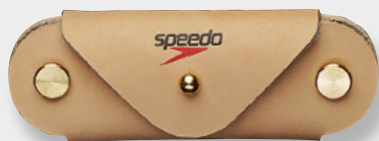

LEATHER hand crafted

U3120 Key Holder
4" x 1 1/4" x 3/4" • Button Stud Closure

The key holder holds up to 6 common household keys that can either be secured, or swivel out at your convenience.