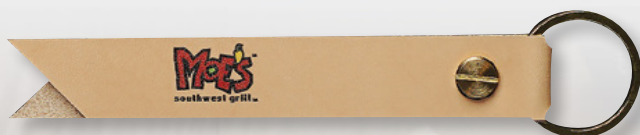

U3119 Key Chain
5 7/8" x 3/4" x 3/8"

The leather and brass will patina and age with use to create a keychain that is uniquely yours.