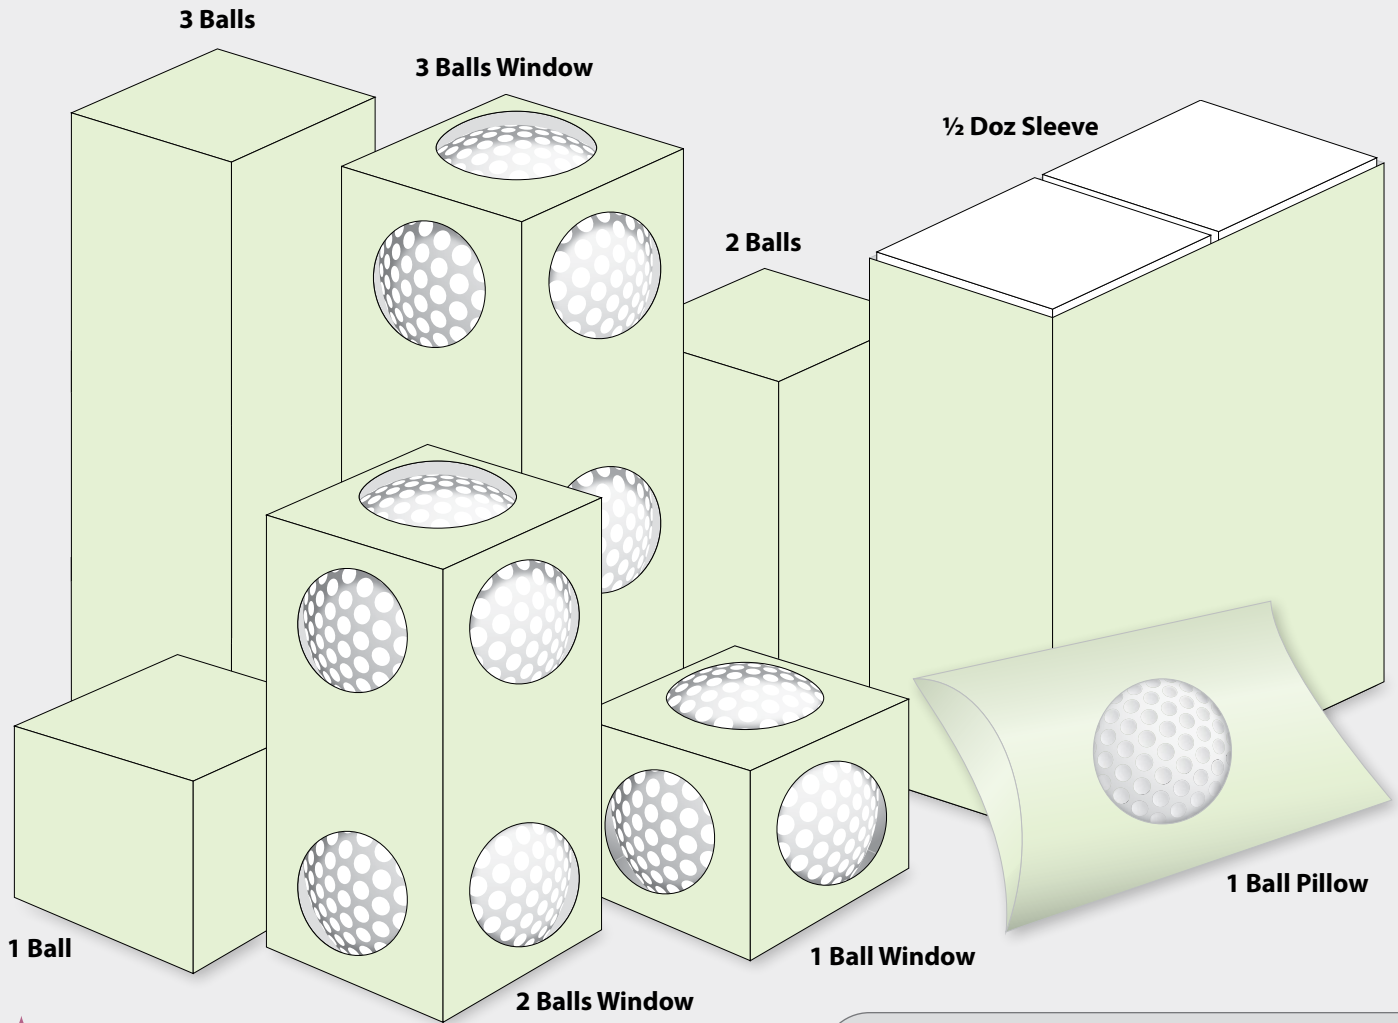

GOLF BALL BOXES

1 Ball

3 Balls Window

1/2 Doz Sleeve

2 Balls

1 Ball Pillow

2 Balls Window

1 Ball Window

16C

Specifications

Full Color Golf Ball Boxes on Coated Stock.

- Free Setup / Art / Logos
- Bleeds Allowed on All Sides
- No Die Charge on Standard Sizes
- No Overrun Charge
- Available in One Thickness
- Available in Nine Standard Boxes
- Made in USA

Material

U3030~U3038 : 11.4 pt Gloss Cover

Printing

Digital : Full Color Printing on One Side

Custom Size

No Custom Size

Option

No Print Sample : \$40.00 (G) for 2 pcs / dieline

ITEM NO 500 750 1000 1500 2500 5000 7500 10000

U3030	1 Ball Pillow	2.65	2.35	2.01	1.43	0.99	0.68	0.57	0.52
U3031	1 Ball	2.62	2.30	2.04	1.46	1.01	0.68	0.58	0.52
U3032	1 Ball Window	2.71	2.39	2.04	1.46	1.01	0.68	0.58	0.52
U3033	2 Balls	3.02	2.70	2.14	1.55	1.10	0.78	0.67	0.62
U3034	2 Balls Window	3.19	2.72	2.14	1.55	1.10	0.78	0.67	0.62
U3035	3 Balls	3.77	2.91	2.33	1.75	1.30	0.98	0.87	0.82
U3036	3 Balls Window	4.03	2.91	2.33	1.75	1.30	0.98	0.87	0.82
U3037	1/2 Doz Sleeve	2.83	2.51	2.14	1.55	1.10	0.78	0.67	0.62
U3038	Dozen Sleeve	3.39	2.91	2.33	1.75	1.30	0.98	0.87	0.82