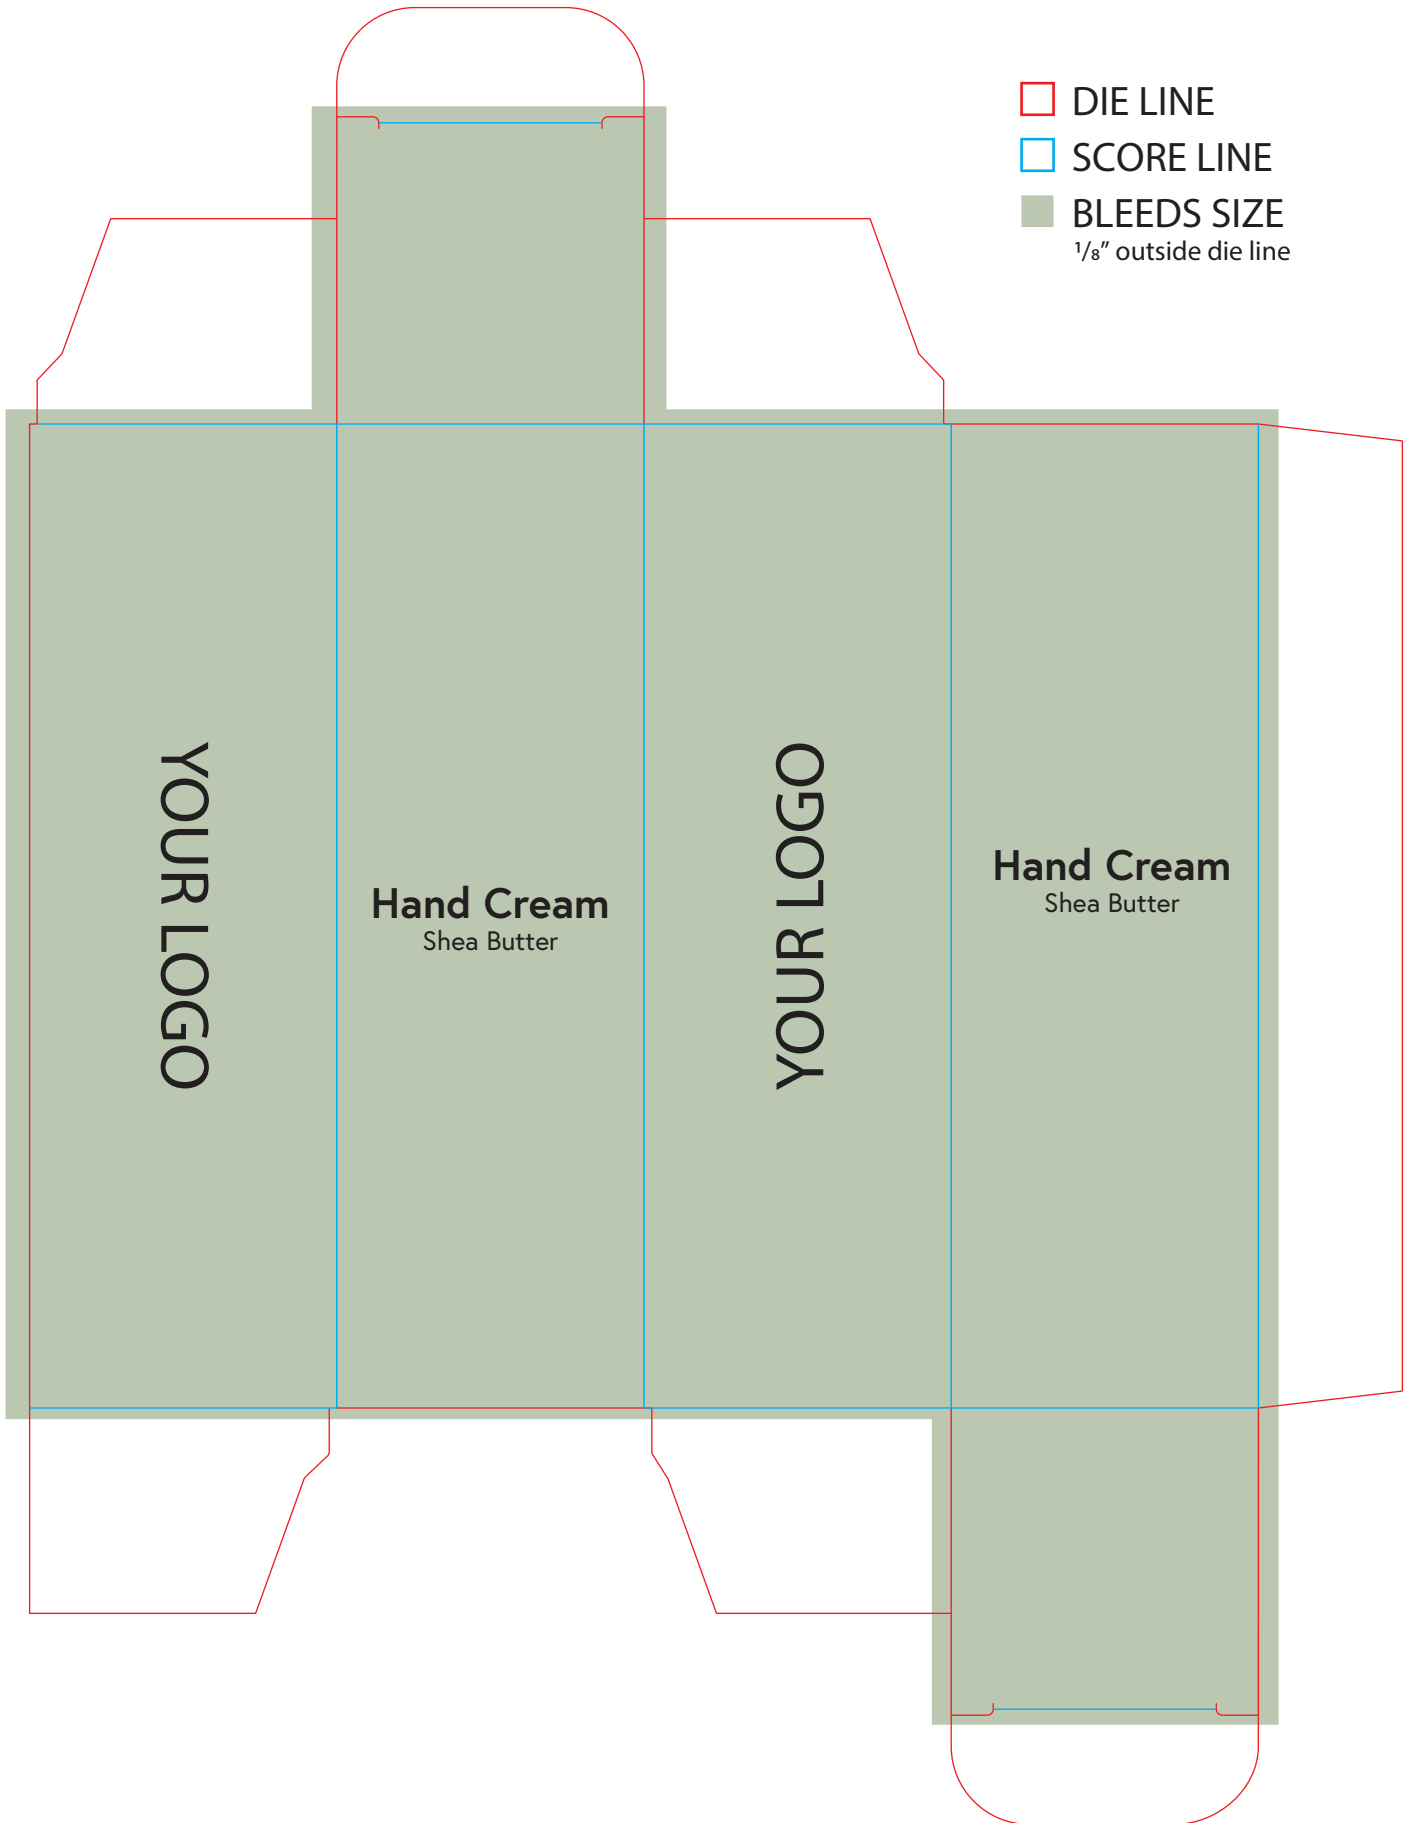

# TEMPLATES - Hand Cream

-  DIE LINE
-  SCORE LINE
-  BLEEDS SIZE  
1/8" outside die line

YOUR LOGO

Hand Cream  
Shea Butter

YOUR LOGO

Hand Cream  
Shea Butter