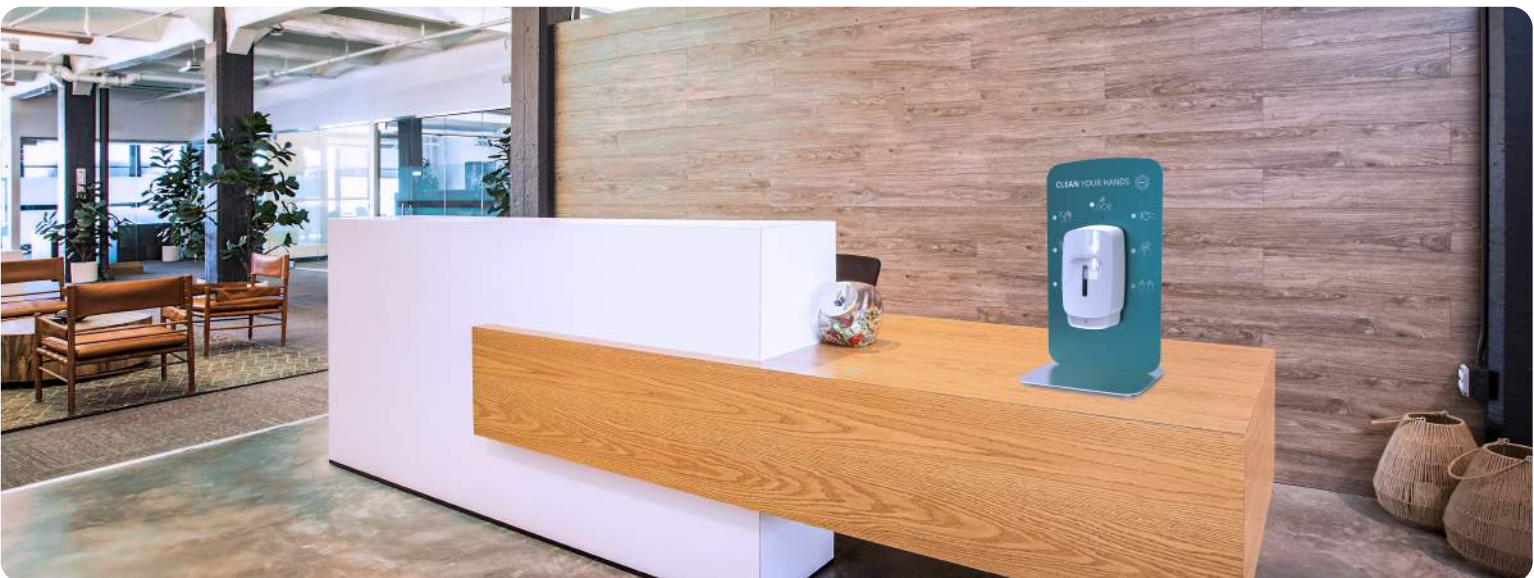

Foom Desk stand