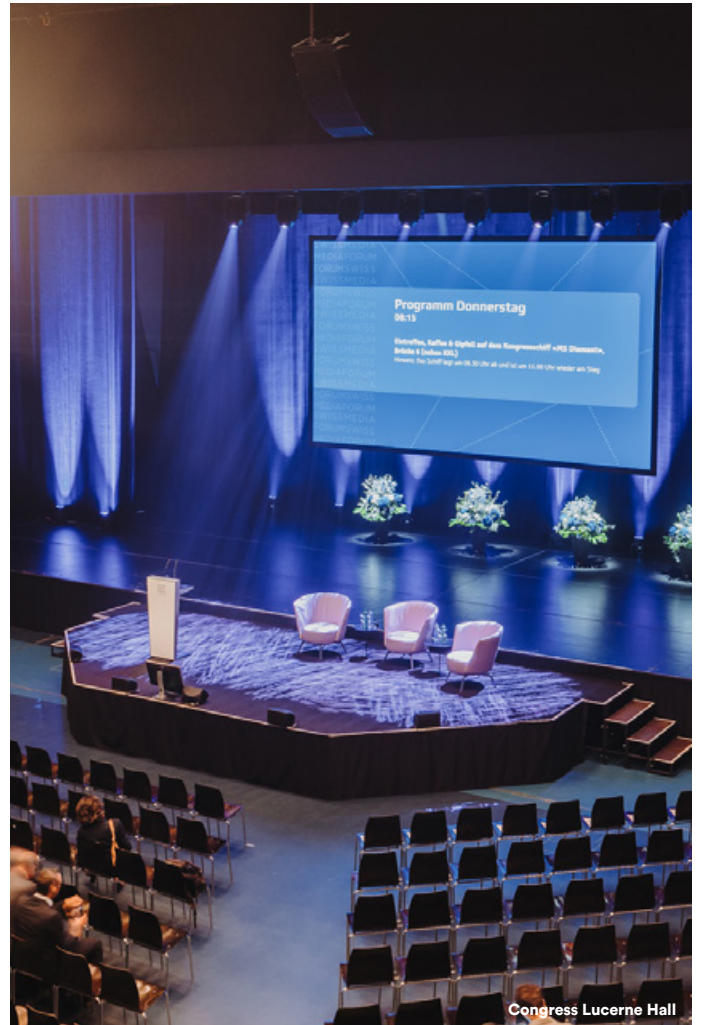

### Options

Projection Package

from CHF 5'800.-

Show Package

from CHF 9'800.-

Grandstand light | small | large

CHF 1'430.- | CHF 1'700.- | CHF 2'600.-

Congress Lucerne Hall