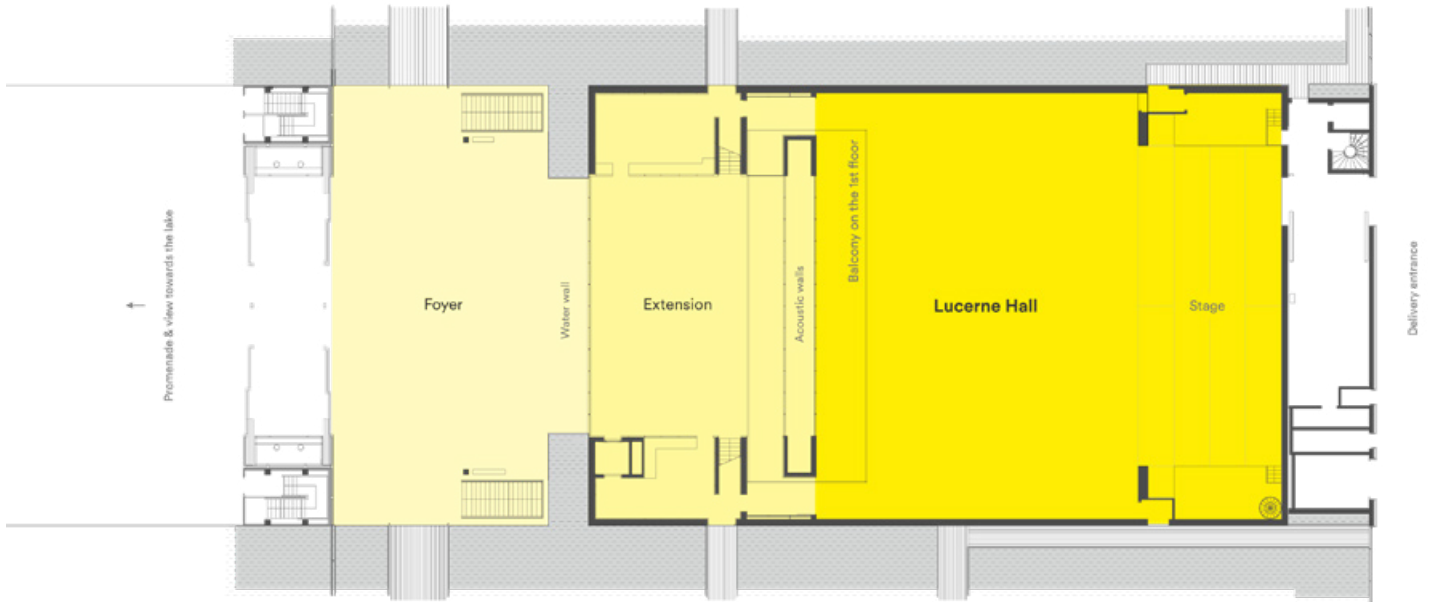

### Options

Projection Package

from CHF 5'800.-

Show Package

from CHF 9'800.-

Grandstand light | small | large

CHF 1'430.- | CHF 1'700.- | CHF 2'600.-

Congress Lucerne Hall

# Configuration & Capacities

	Area	Theatre	Classroom	Cocktail	Banquet round	Banquet rectangular
Lucerne Hall	532 m <sup>2</sup>	632	330	400	392	400
Lucerne Hall with Extension	755 m <sup>2</sup>	800	471	576	520	610
Lucerne Hall with Extension and Foyer	1'127 m <sup>2</sup>	-	-	720	672	610
Balcony	128 m <sup>2</sup>	244	-	-	-	-
Grandstand small   large	-	296   626	-	-	-	-